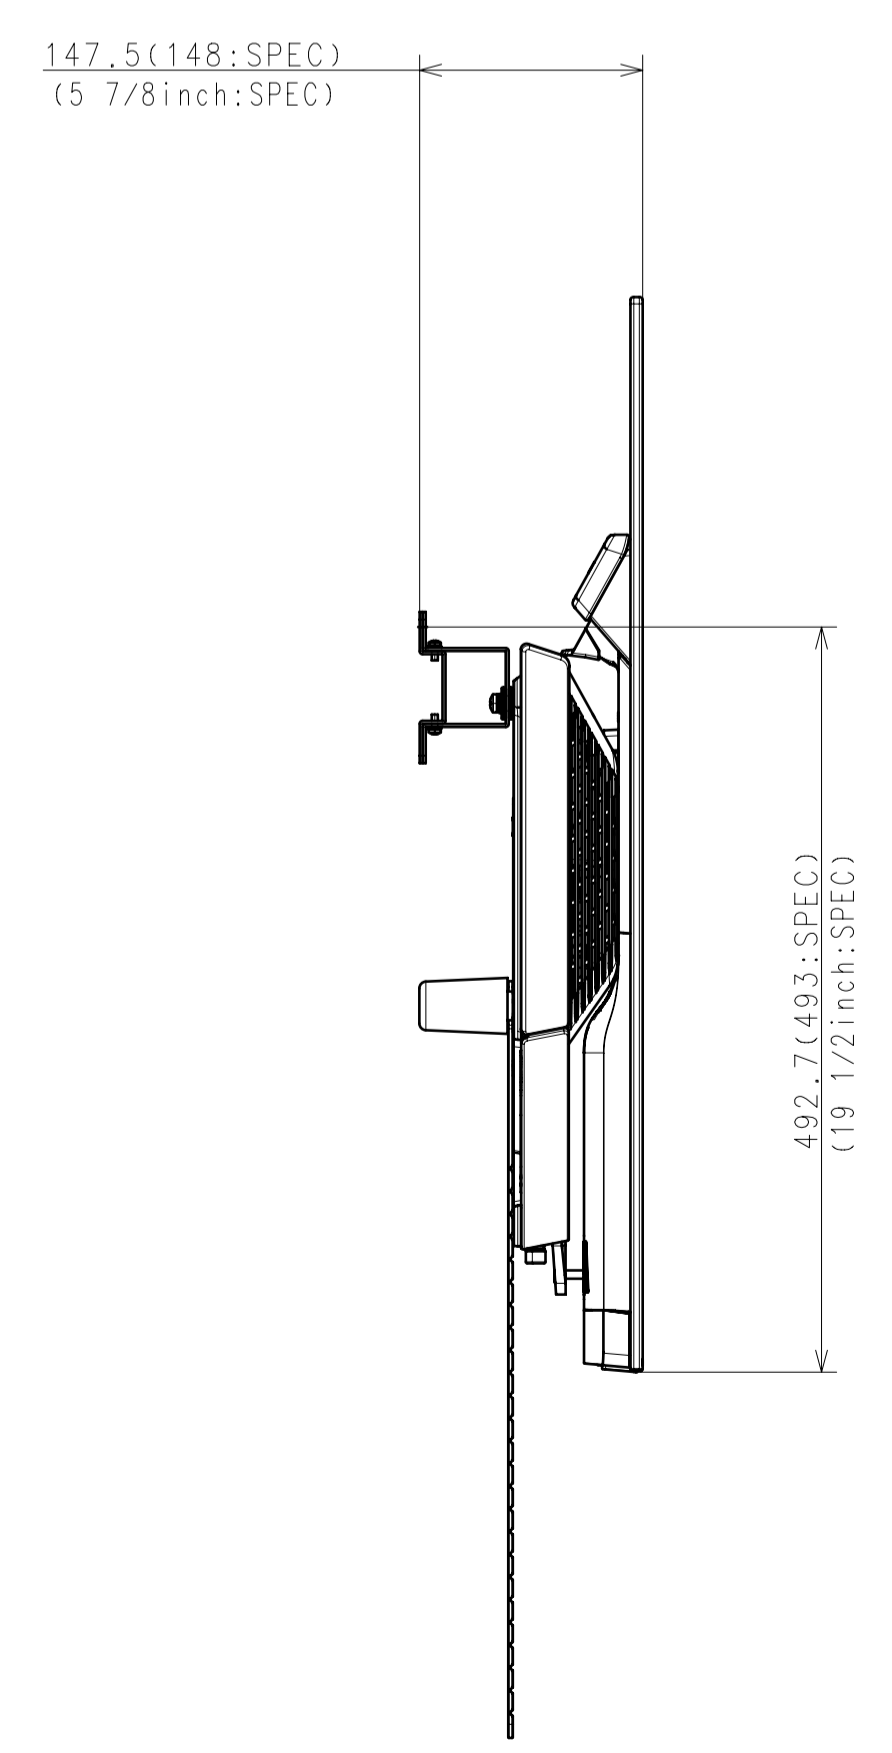

Area	JAPAN	NORTH AMERICA	LATIN AMERICA	EUROPE	GENERAL AREA	CHINA
Model Name	KJ-55A9F	XBR-55A9F	-	KD-55AF9	KD-55A9F	KD-55A9F
SV No.	SV-34326	SV-34076	-	SV-34307	SV-34187	SV-34267
DIMENSION	TV only (WxHxD)	122.8x71.1x8.6(0.81) cm	1228x711x86(8.1) mm / 48 3/8 x 28 x 3 1/2(11/32) inch	-	Approx. 122.8x71.1x8.6(0.81) cm	Approx. 1228x711x86(8.1) mm
	TV with Stand (WxHxD)	122.8x70.9x32.0 cm	1228x709x320 mm / 48 3/8 x 28 x 12 5/8 inch	-	Approx. 122.8x70.9x32.0 cm	Approx. 1228x709x320 mm
	Media Receiver (WxHxD)	-	-	-	-	-
	Monitor only (WxHxD)	-	-	-	-	-
	Monitor with Stand (WxHxD)	-	-	-	-	-
	Media Receiver with Stand (WxHxD)	-	-	-	-	-
	Satellite Speaker (WxHxD)	-	-	-	-	-
	Stand Width	39.7 cm	397 mm / 15 3/4 inch	-	Approx. 39.7 cm	Approx. 397 mm
	VESA Hole Pitch	40.0x20.0 cm	400x200 mm / 15 3/4 x 7 7/8 inch	-	40.0x20.0 cm	400x200 mm
WEIGHT	TV Only	23.8 Kg	23.8 Kg / 52.5 lb	-	Approx. 23.8 Kg	Approx. 23.8 Kg
	TV With Stand	30.0 Kg	30.0 Kg / 66.1 lb	-	Approx. 30.0 Kg	Approx. 30.0 Kg
	Media Receiver	-	-	-	-	-
	Monitor Only	-	-	-	-	-
	Monitor With Stand	-	-	-	-	-
	Media Receiver with Stand	-	-	-	-	-
	Satellite Speaker	-	-	-	-	-
Remarks						

TV with Stand

without cover

with cover

Purchase recycled resins and wire rods only from the business partners that Sony approves as Green Partners.

GENERAL TOLERANCE	DATE OF ISSUE
PART	DOCUMENT TYPE
TOLERANCING	DRAWING
ISO 8015	
MATERIAL COLOR	FINISH COLOR
Sony Corporation	
RESPONSIBLE DEPARTMENT	SIZE UNIT ORIGINAL MODEL
PLANNED BY	SCALE TENTATIVE MODEL
CHECKED BY	1:5
APPROVED BY	TENTATIVE PART NO.
DRAWN BY	PART NO.
	SHEET/PAGES
	1 / 2

TV only (without Stand)

SU-WL450

SLIM MOUNT

STANDARD MOUNT

DESCRIPTION: 55 (A9F) EXTERIOR VIEW	SCALE: 1:5
DESCRIPTION: 55 (A9F) EXTERIOR VIEW	SHEET/PAGES: 2 / 2
EQUAL OWNER: Sony Corporation	PART NO.:
TENTATIVE PART NO.:	PART NO.: