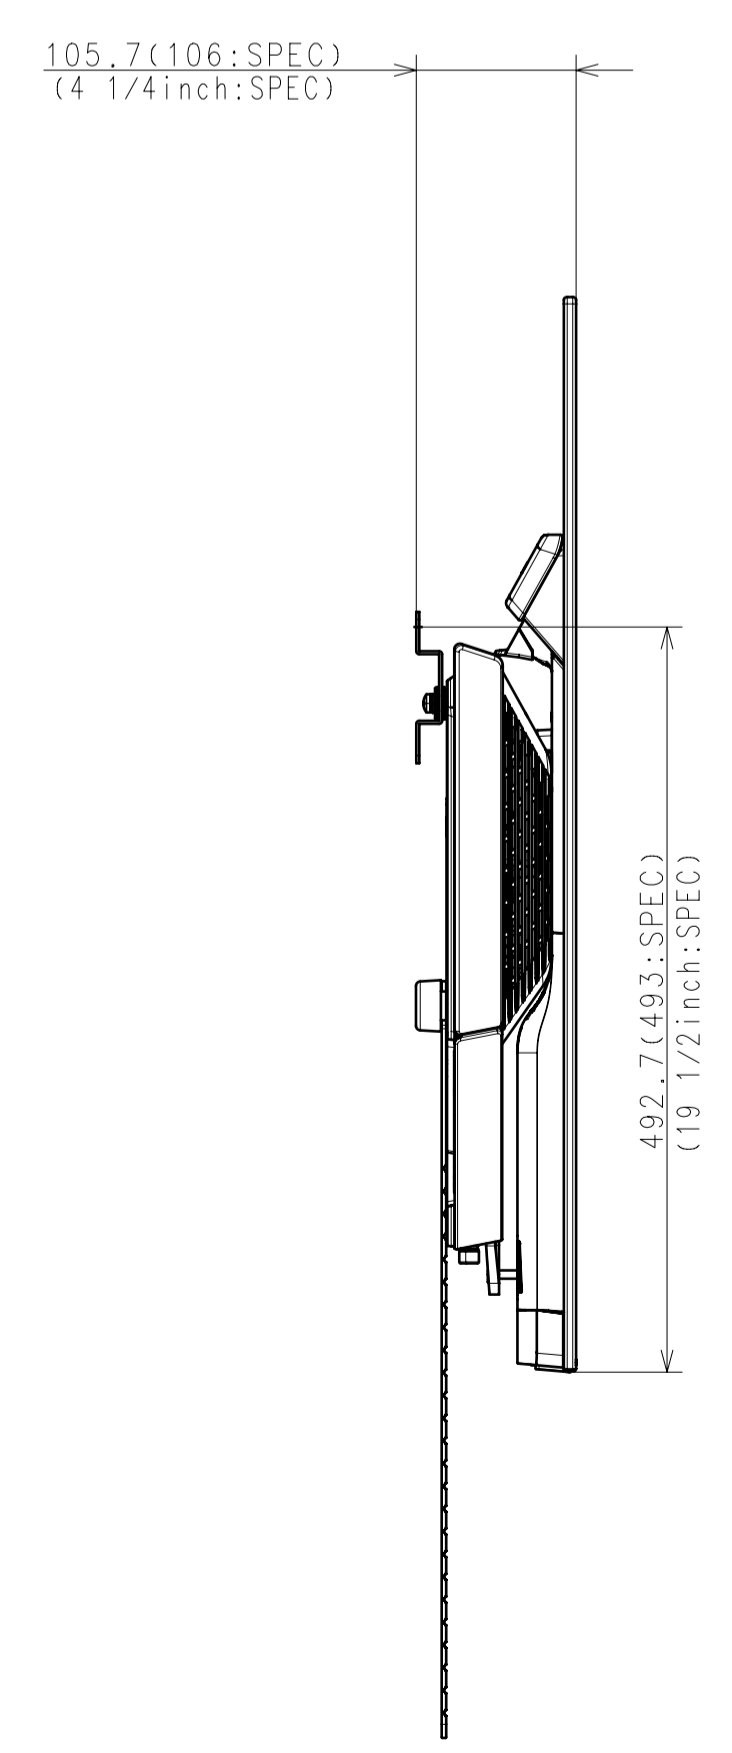

Area	JAPAN	NORTH AMERICA	LATIN AMERICA	EUROPE	GENERAL AREA	CHINA
Model Name	KJ-55A9F	XBR-55A9F	-	KD-55AF9	KD-55A9F	KD-55A9F
SV No.	SV-34326	SV-34076	-	SV-34307	SV-34187	SV-34267
DIMENSION	TV only (WxHxD)	122.8x71.1x8.6(0.81) cm	1228x711x86(8.1) mm / 48 3/8 x 28 x 3 1/2(11/32) inch	-	Approx. 122.8x71.1x8.6(0.81) cm	Approx. 1228x711x86(8.1) mm
	TV with Stand (WxHxD)	122.8x70.9x32.0 cm	1228x709x320 mm / 48 3/8 x 28 x 12 5/8 inch	-	Approx. 122.8x70.9x32.0 cm	Approx. 1228x709x320 mm
	Media Receiver (WxHxD)	-	-	-	-	-
	Monitor only (WxHxD)	-	-	-	-	-
	Monitor with Stand (WxHxD)	-	-	-	-	-
	Media Receiver with Stand (WxHxD)	-	-	-	-	-
	Satellite Speaker (WxHxD)	-	-	-	-	-
	Stand Width	39.7 cm	397 mm / 15 3/4 inch	-	Approx. 39.7 cm	Approx. 397 mm
	VESA Hole Pitch	40.0x20.0 cm	400x200 mm / 15 3/4 x 7 7/8 inch	-	40.0x20.0 cm	400x200 mm
WEIGHT	TV Only	23.8 Kg	23.8 Kg / 52.5 lb	-	Approx. 23.8 Kg	Approx. 23.8 Kg
	TV With Stand	30.0 Kg	30.0 Kg / 66.1 lb	-	Approx. 30.0 Kg	Approx. 30.0 Kg
	Media Receiver	-	-	-	-	-
	Monitor Only	-	-	-	-	-
	Monitor With Stand	-	-	-	-	-
	Media Receiver with Stand	-	-	-	-	-
	Satellite Speaker	-	-	-	-	-
Remarks						

TV with Stand

without cover

with cover

Purchase recycled resins and wire rods only from the business partners that Sony approves as Green Partners.

GENERAL TOLERANCE	DATE OF ISSUE
PART	DOCUMENT TYPE
TOLERANCING	DRAWING
ISO 8015	
MATERIAL COLOR	FINISH COLOR
Sony Corporation	
RESPONSIBLE DEPARTMENT	SIZE UNIT ORIGINAL MODEL
PLANNED BY	SCALE TENTATIVE MODEL
CHECKED BY	1:5
APPROVED BY	TENTATIVE PART NO.
DRAWN BY	PART NO.
	SHEET/PAGES
	1 / 2

TV only (without Stand)

SU-WL450

SLIM MOUNT

STANDARD MOUNT

DESCRIPTION: 55 (A9F) EXTERIOR VIEW	SCALE: 1:5
DESCRIPTION: 55 (A9F) EXTERIOR VIEW	SHEET/PAGES: 2 / 2
EQUAL OWNER: Sony Corporation	PART NO.:
TENTATIVE PART NO.:	PART NO.: