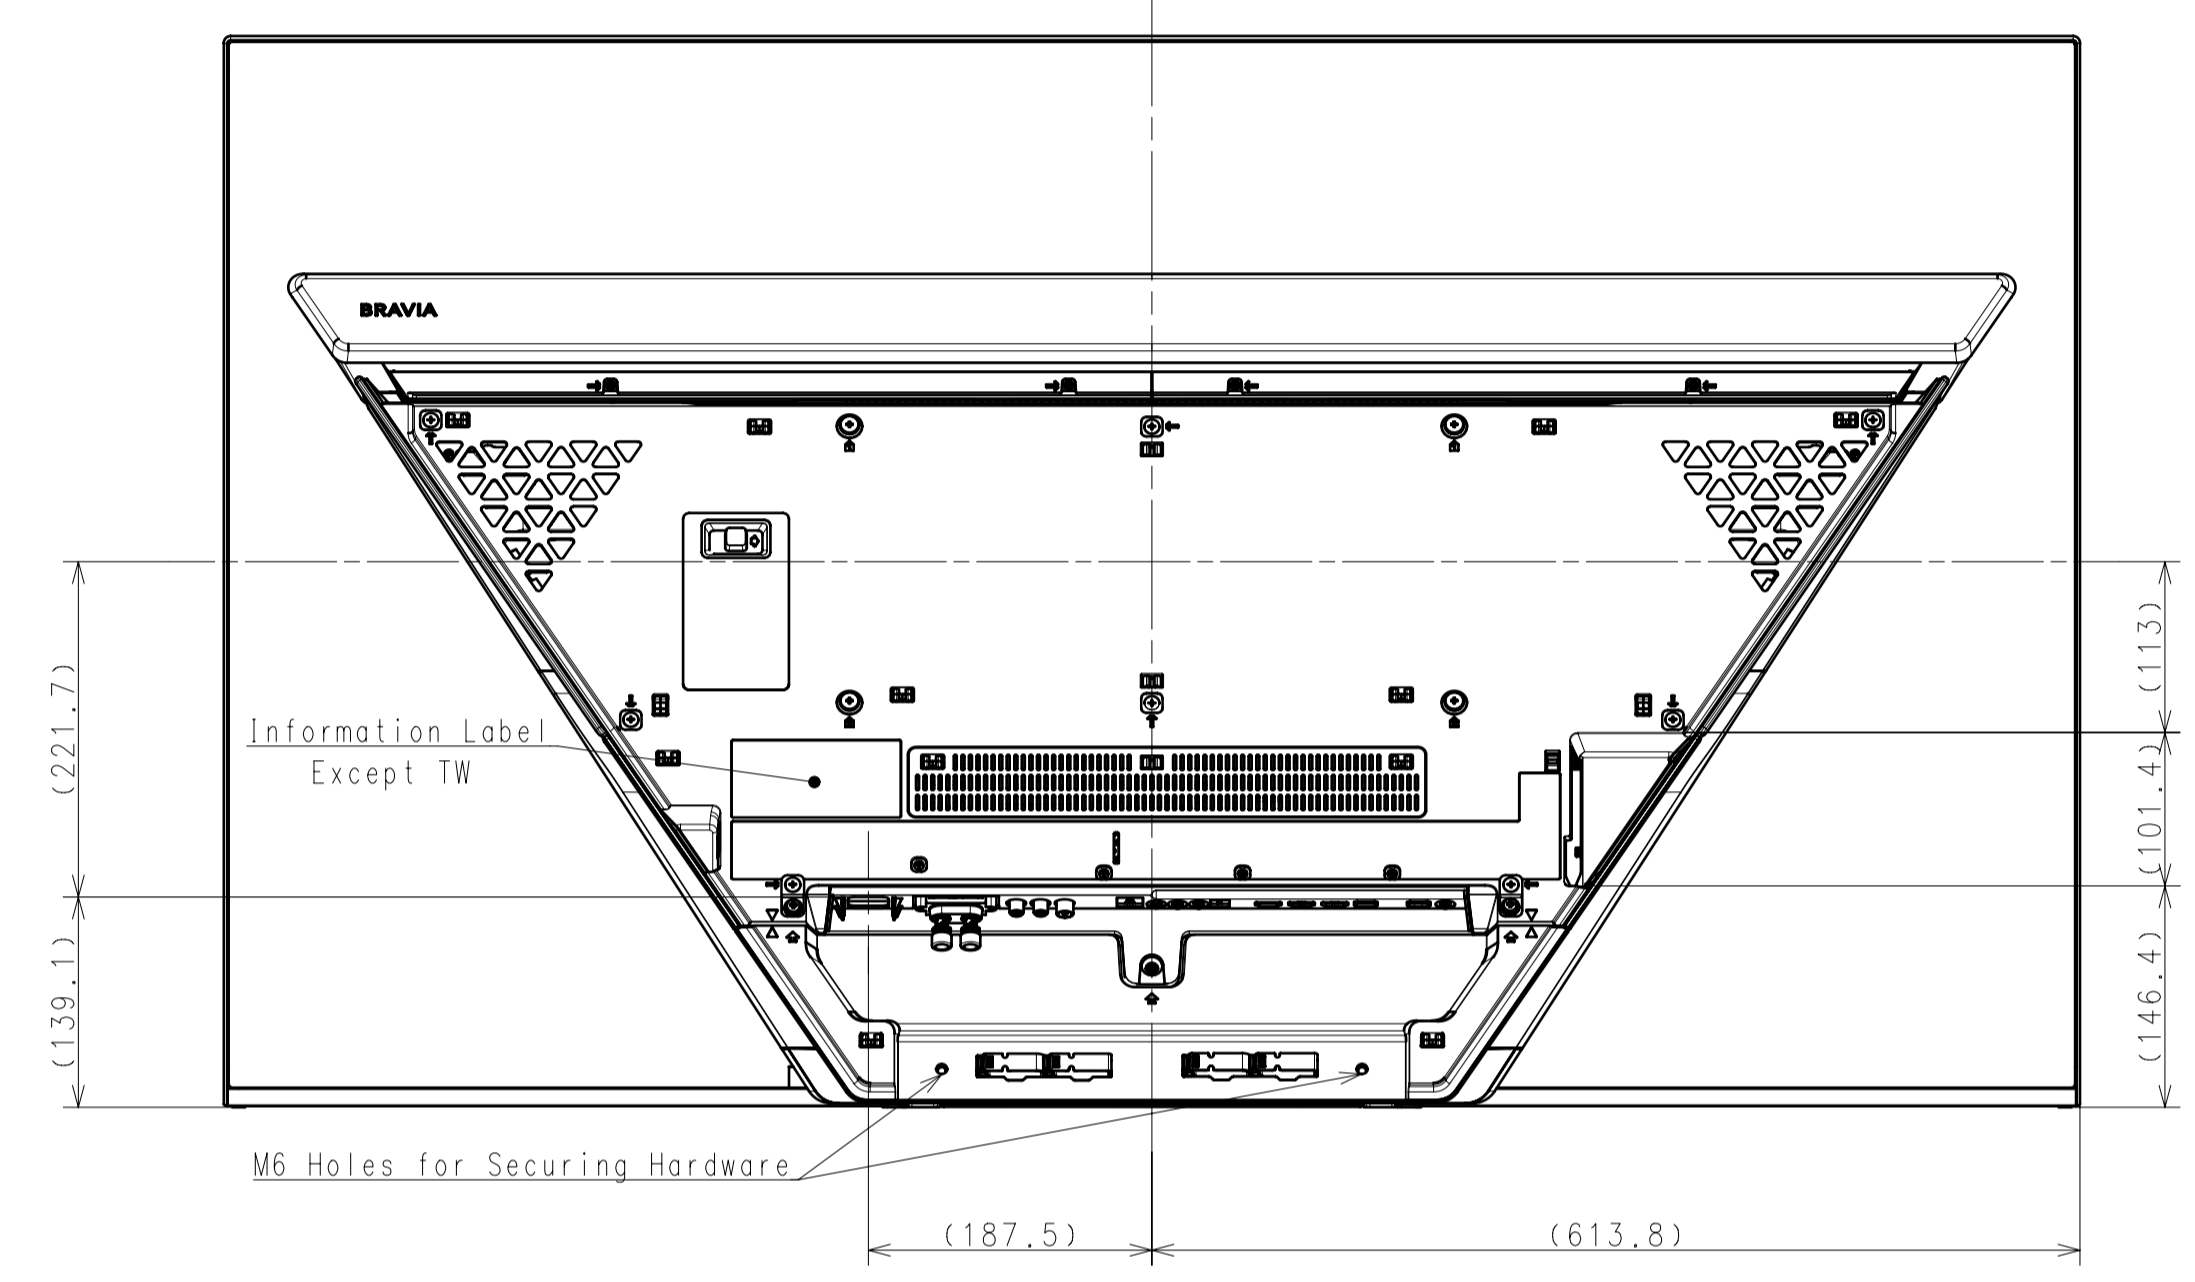

Area	JAPAN	NORTH AMERICA	LATIN AMERICA	EUROPE	GENERAL AREA	CHINA
Model Name	KJ-55A9F	XBR-55A9F	-	KD-55AF9	KD-55A9F	KD-55A9F
SV No.	SV-34326	SV-34076	-	SV-34307	SV-34187	SV-34267
DIMENSION	TV only (WxHxD)	122.8x71.1x8.6(0.81) cm	1228x711x86(8.1) mm / 48 3/8 x 28 x 3 1/2(11/32) inch	-	Approx. 122.8x71.1x8.6(0.81) cm	Approx. 1228x711x86(8.1) mm
	TV with Stand (WxHxD)	122.8x70.9x32.0 cm	1228x709x320 mm / 48 3/8 x 28 x 12 5/8 inch	-	Approx. 122.8x70.9x32.0 cm	Approx. 1228x709x320 mm
	Media Receiver (WxHxD)	-	-	-	-	-
	Monitor only (WxHxD)	-	-	-	-	-
	Monitor with Stand (WxHxD)	-	-	-	-	-
	Media Receiver with Stand (WxHxD)	-	-	-	-	-
	Satellite Speaker (WxHxD)	-	-	-	-	-
	Stand Width	39.7 cm	397 mm / 15 3/4 inch	-	Approx. 39.7 cm	Approx. 397 mm
	VESA Hole Pitch	40.0x20.0 cm	400x200 mm / 15 3/4 x 7 7/8 inch	-	40.0x20.0 cm	400x200 mm
WEIGHT	TV Only	23.8 Kg	23.8 Kg / 52.5 lb	-	Approx. 23.8 Kg	Approx. 23.8 Kg
	TV With Stand	30.0 Kg	30.0 Kg / 66.1 lb	-	Approx. 30.0 Kg	Approx. 30.0 Kg
	Media Receiver	-	-	-	-	-
	Monitor Only	-	-	-	-	-
	Monitor With Stand	-	-	-	-	-
	Media Receiver with Stand	-	-	-	-	-
	Satellite Speaker	-	-	-	-	-
Remarks						

TV with Stand

without cover

with cover

Purchase recycled resins and wire rods only from the business partners that Sony approves as Green Partners.

GENERAL TOLERANCE	DATE OF ISSUE
PART	DOCUMENT TYPE
TOLERANCING	DRAWING
ISO 8015	
MATERIAL COLOR	FINISH COLOR
Sony Corporation	
RESPONSIBLE DEPARTMENT	SIZE UNIT ORIGINAL MODEL
PLANNED BY	SCALE TENTATIVE MODEL
CHECKED BY	1:5
APPROVED BY	TENTATIVE PART NO.
DRAWN BY	PART NO.
	SHEET/PAGES
	1 / 2

TV only (without Stand)

SU-WL450

SLIM MOUNT

STANDARD MOUNT

DESCRIPTION: 55 (A9F) EXTERIOR VIEW	SCALE: 1:5
DESCRIPTION: 55 (A9F) EXTERIOR VIEW	SHEET/PAGES: 2 / 2
EQUAL OWNER: Sony Corporation	PART NO.:
TENTATIVE PART NO.:	PART NO.: