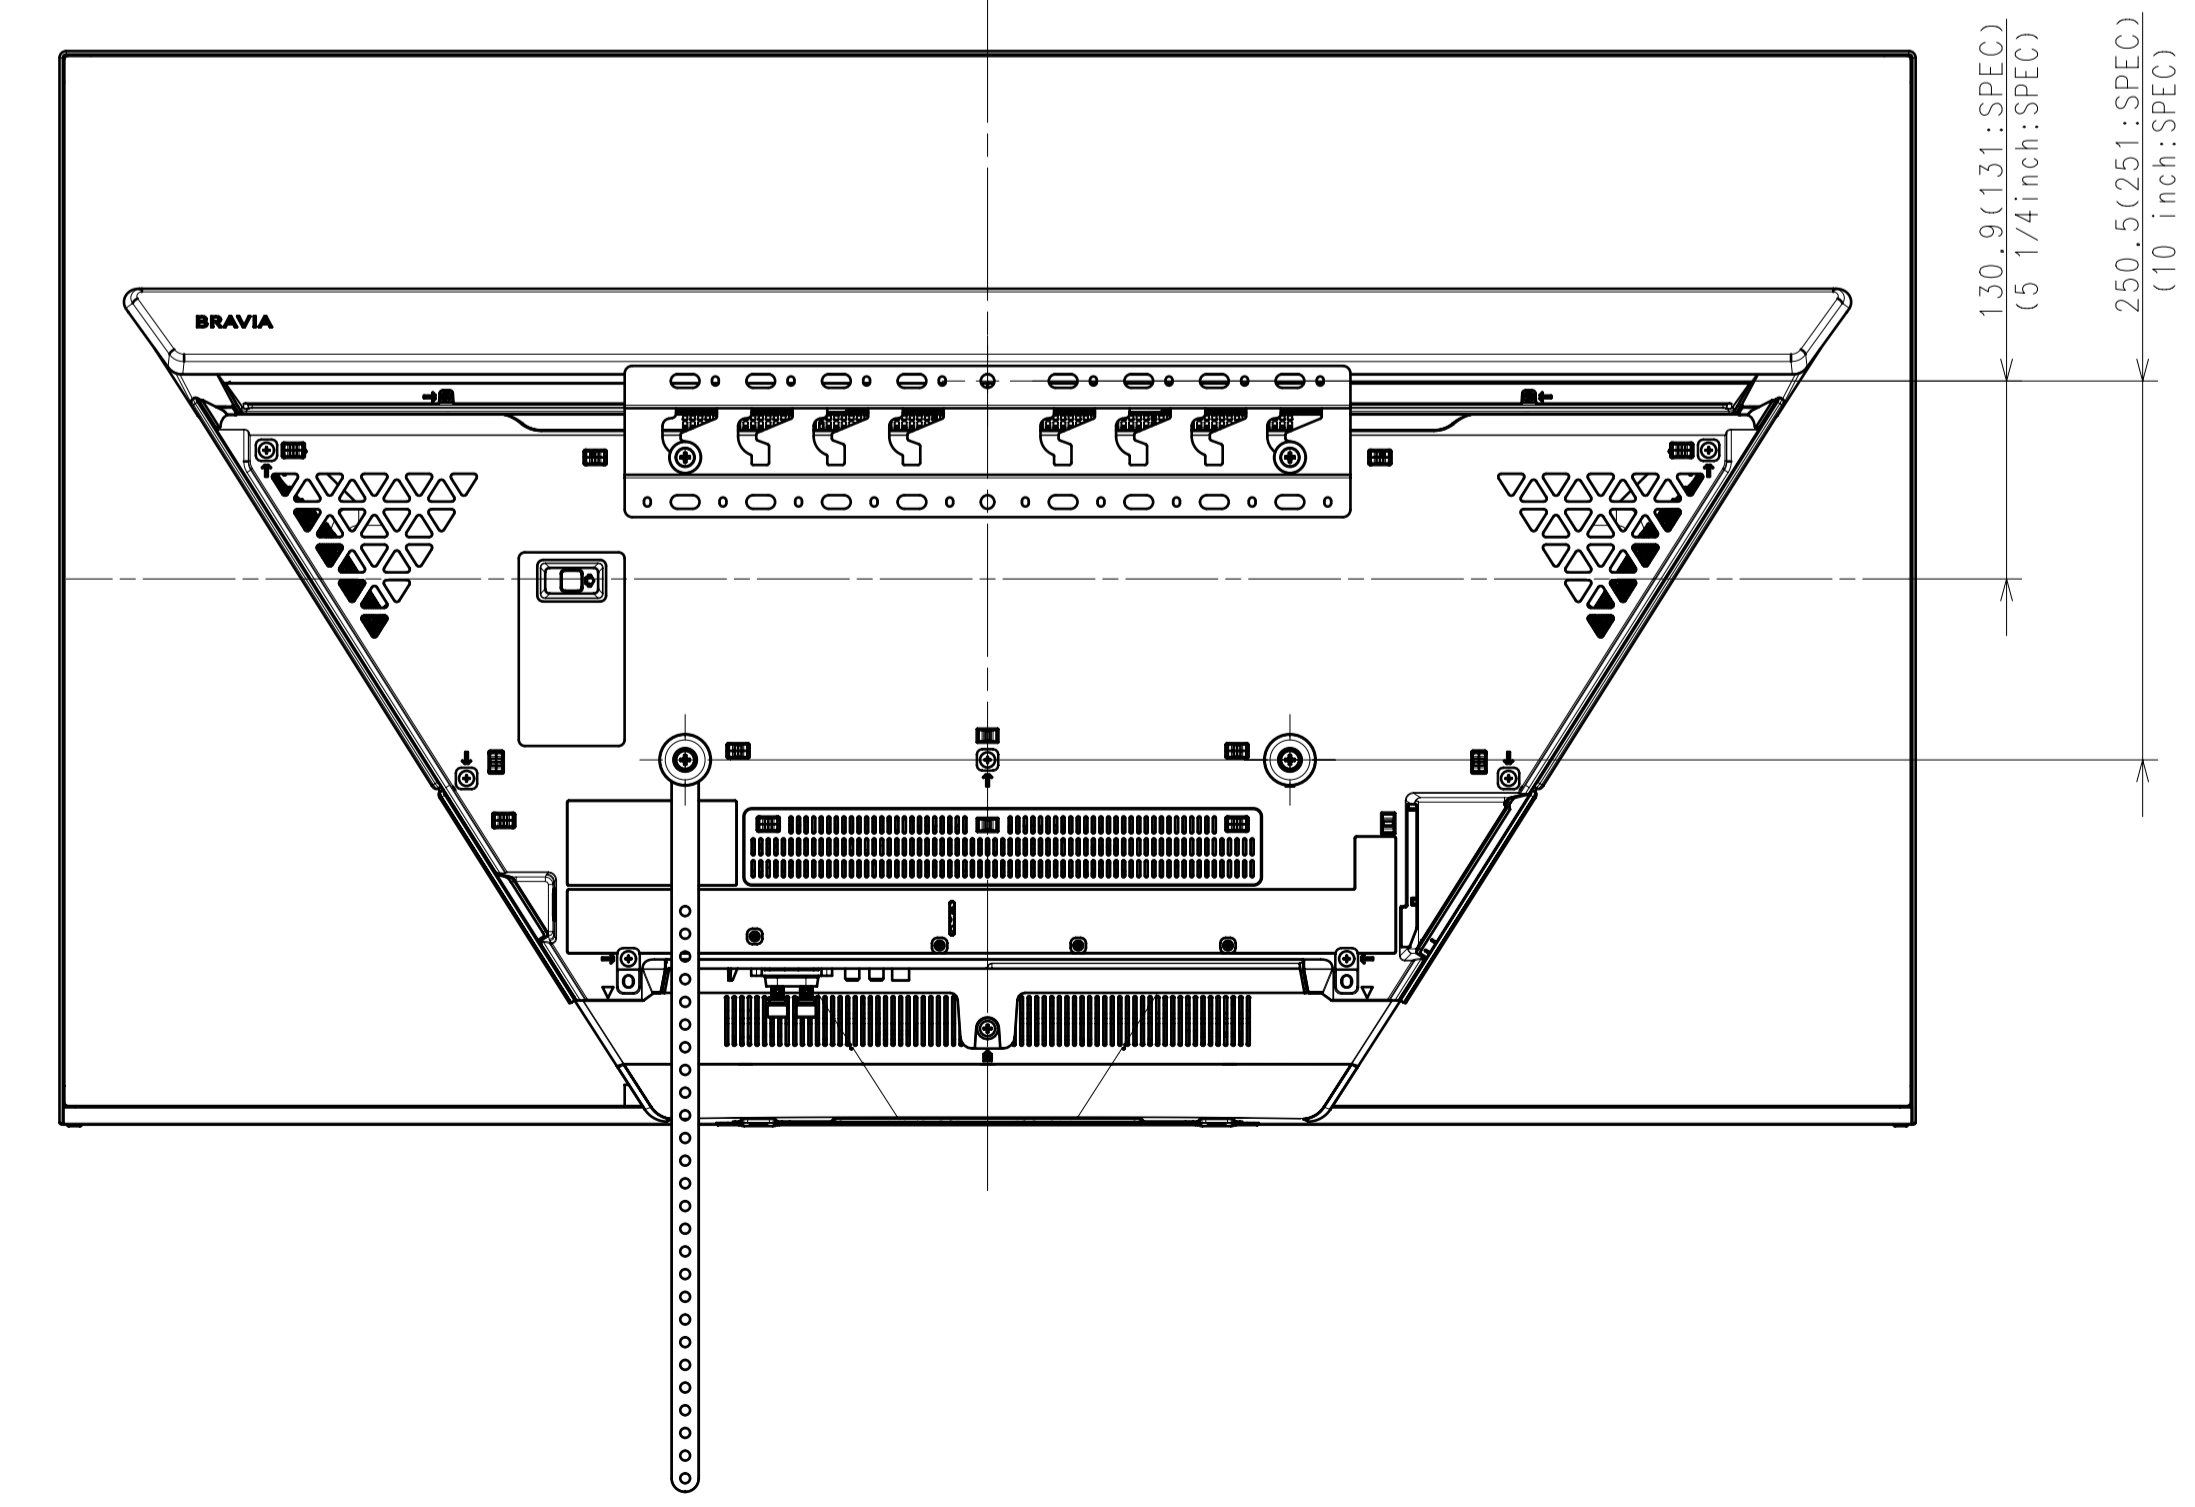

Area	JAPAN	NORTH AMERICA	LATIN AMERICA	EUROPE	GENERAL AREA	CHINA
Model Name	KJ-55A9F	XBR-55A9F	-	KD-55AF9	KD-55A9F	KD-55A9F
SV No.	SV-34326	SV-34076	-	SV-34307	SV-34187	SV-34267
DIMENSION	TV only (WxHxD)	122.8x71.1x8.6(0.81) cm	1228x711x86(8.1) mm / 48 3/8 x 28 x 3 1/2(11/32) inch	-	Approx. 122.8x71.1x8.6(0.81) cm	Approx. 1228x711x86(8.1) mm
	TV with Stand (WxHxD)	122.8x70.9x32.0 cm	1228x709x320 mm / 48 3/8 x 28 x 12 5/8 inch	-	Approx. 122.8x70.9x32.0 cm	Approx. 1228x709x320 mm
	Media Receiver (WxHxD)	-	-	-	-	-
	Monitor only (WxHxD)	-	-	-	-	-
	Monitor with Stand (WxHxD)	-	-	-	-	-
	Media Receiver with Stand (WxHxD)	-	-	-	-	-
	Satellite Speaker (WxHxD)	-	-	-	-	-
	Stand Width	39.7 cm	397 mm / 15 3/4 inch	-	Approx. 39.7 cm	Approx. 397 mm
	VESA Hole Pitch	40.0x20.0 cm	400x200 mm / 15 3/4 x 7 7/8 inch	-	40.0x20.0 cm	400x200 mm
WEIGHT	TV Only	23.8 Kg	23.8 Kg / 52.5 lb	-	Approx. 23.8 Kg	Approx. 23.8 Kg
	TV With Stand	30.0 Kg	30.0 Kg / 66.1 lb	-	Approx. 30.0 Kg	Approx. 30.0 Kg
	Media Receiver	-	-	-	-	-
	Monitor Only	-	-	-	-	-
	Monitor With Stand	-	-	-	-	-
	Media Receiver with Stand	-	-	-	-	-
	Satellite Speaker	-	-	-	-	-
Remarks						

TV with Stand

without cover

with cover

Purchase recycled resins and wire rods only from the business partners that Sony approves as Green Partners.

GENERAL TOLERANCE	DATE OF ISSUE
PART	DOCUMENT TYPE
TOLERANCING	DRAWING
ISO 8015	
MATERIAL COLOR	FINISH COLOR
Sony Corporation	
RESPONSIBLE DEPARTMENT	SIZE UNIT ORIGINAL MODEL
PLANNED BY	SCALE TENTATIVE MODEL
CHECKED BY	1:5
APPROVED BY	TENTATIVE PART NO.
DRAWN BY	PART NO.
	SHEET/PAGES
	1 / 2

TV only (without Stand)

SU-WL450

SLIM MOUNT

STANDARD MOUNT

DESCRIPTION: 55 (A9F) EXTERIOR VIEW	SCALE: 1:5
DESCRIPTION: 55 (A9F) EXTERIOR VIEW	SHEET/PAGES: 2 / 2
EQUAL OWNER: Sony Corporation	PART NO.:
TENTATIVE PART NO.:	PART NO.: