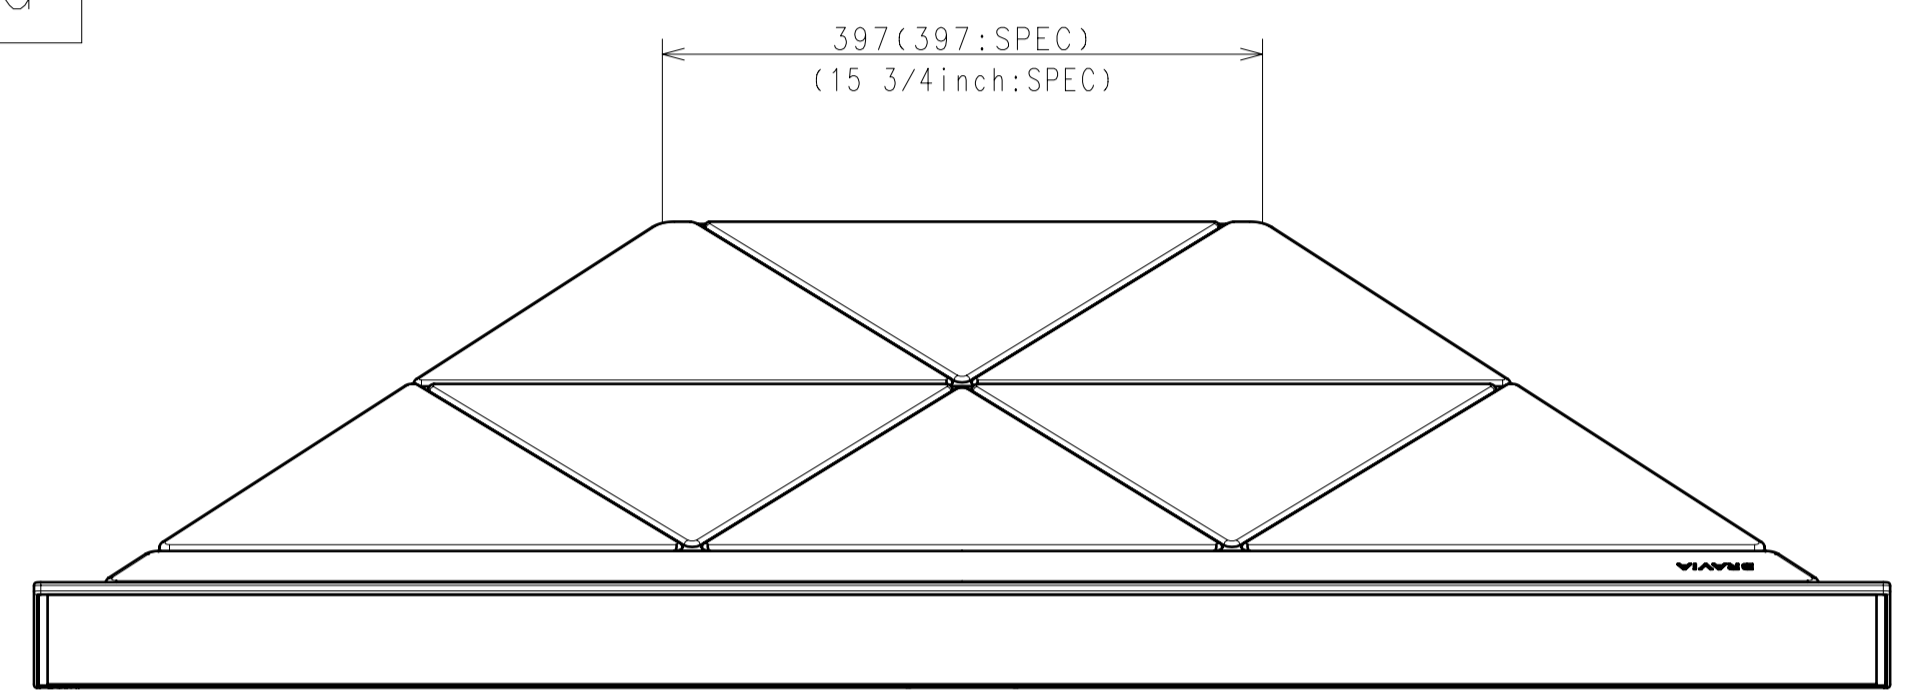

Area	JAPAN	NORTH AMERICA	LATIN AMERICA	EUROPE	GENERAL AREA	CHINA
Model Name	KJ-55A9F	XBR-55A9F	-	KD-55AF9	KD-55A9F	KD-55A9F
SV No.	SV-34326	SV-34076	-	SV-34307	SV-34187	SV-34267
DIMENSION	TV only (WxHxD)	122.8x71.1x8.6(0.81) cm	1228x711x86(8.1) mm / 48 3/8 x 28 x 3 1/2(11/32) inch	-	Approx. 122.8x71.1x8.6(0.81) cm	Approx. 1228x711x86(8.1) mm
	TV with Stand (WxHxD)	122.8x70.9x32.0 cm	1228x709x320 mm / 48 3/8 x 28 x 12 5/8 inch	-	Approx. 122.8x70.9x32.0 cm	Approx. 1228x709x320 mm
	Media Receiver (WxHxD)	-	-	-	-	-
	Monitor only (WxHxD)	-	-	-	-	-
	Monitor with Stand (WxHxD)	-	-	-	-	-
	Media Receiver with Stand (WxHxD)	-	-	-	-	-
	Satellite Speaker (WxHxD)	-	-	-	-	-
	Stand Width	39.7 cm	397 mm / 15 3/4 inch	-	Approx. 39.7 cm	Approx. 397 mm
	VESA Hole Pitch	40.0x20.0 cm	400x200 mm / 15 3/4 x 7 7/8 inch	-	40.0x20.0 cm	400x200 mm
WEIGHT	TV Only	23.8 Kg	23.8 Kg / 52.5 lb	-	Approx. 23.8 Kg	Approx. 23.8 Kg
	TV With Stand	30.0 Kg	30.0 Kg / 66.1 lb	-	Approx. 30.0 Kg	Approx. 30.0 Kg
	Media Receiver	-	-	-	-	-
	Monitor Only	-	-	-	-	-
	Monitor With Stand	-	-	-	-	-
	Media Receiver with Stand	-	-	-	-	-
	Satellite Speaker	-	-	-	-	-
Remarks						

TV with Stand

without cover

with cover

Purchase recycled resins and wire rods only from the business partners that Sony approves as Green Partners.

GENERAL TOLERANCE	DATE OF ISSUE
PART	DOCUMENT TYPE
TOLERANCING	DRAWING
ISO 8015	
MATERIAL COLOR	FINISH COLOR
Sony Corporation	
RESPONSIBLE DEPARTMENT	SIZE UNIT ORIGINAL MODEL
PLANNED BY	SCALE TENTATIVE MODEL
CHECKED BY	1:5
APPROVED BY	TENTATIVE PART NO.
DRAWN BY	PART NO.
	SHEET/PAGES
	1 / 2

TV only (without Stand)

SU-WL450

SLIM MOUNT

STANDARD MOUNT

DESCRIPTION: 55 (A9F) EXTERIOR VIEW	SCALE: 1:5
DESCRIPTION: 55 (A9F) EXTERIOR VIEW	SHEET/PAGES: 2 / 2
EQUAL OWNER: Sony Corporation	PART NO.:
TENTATIVE PART NO.:	PART NO.: