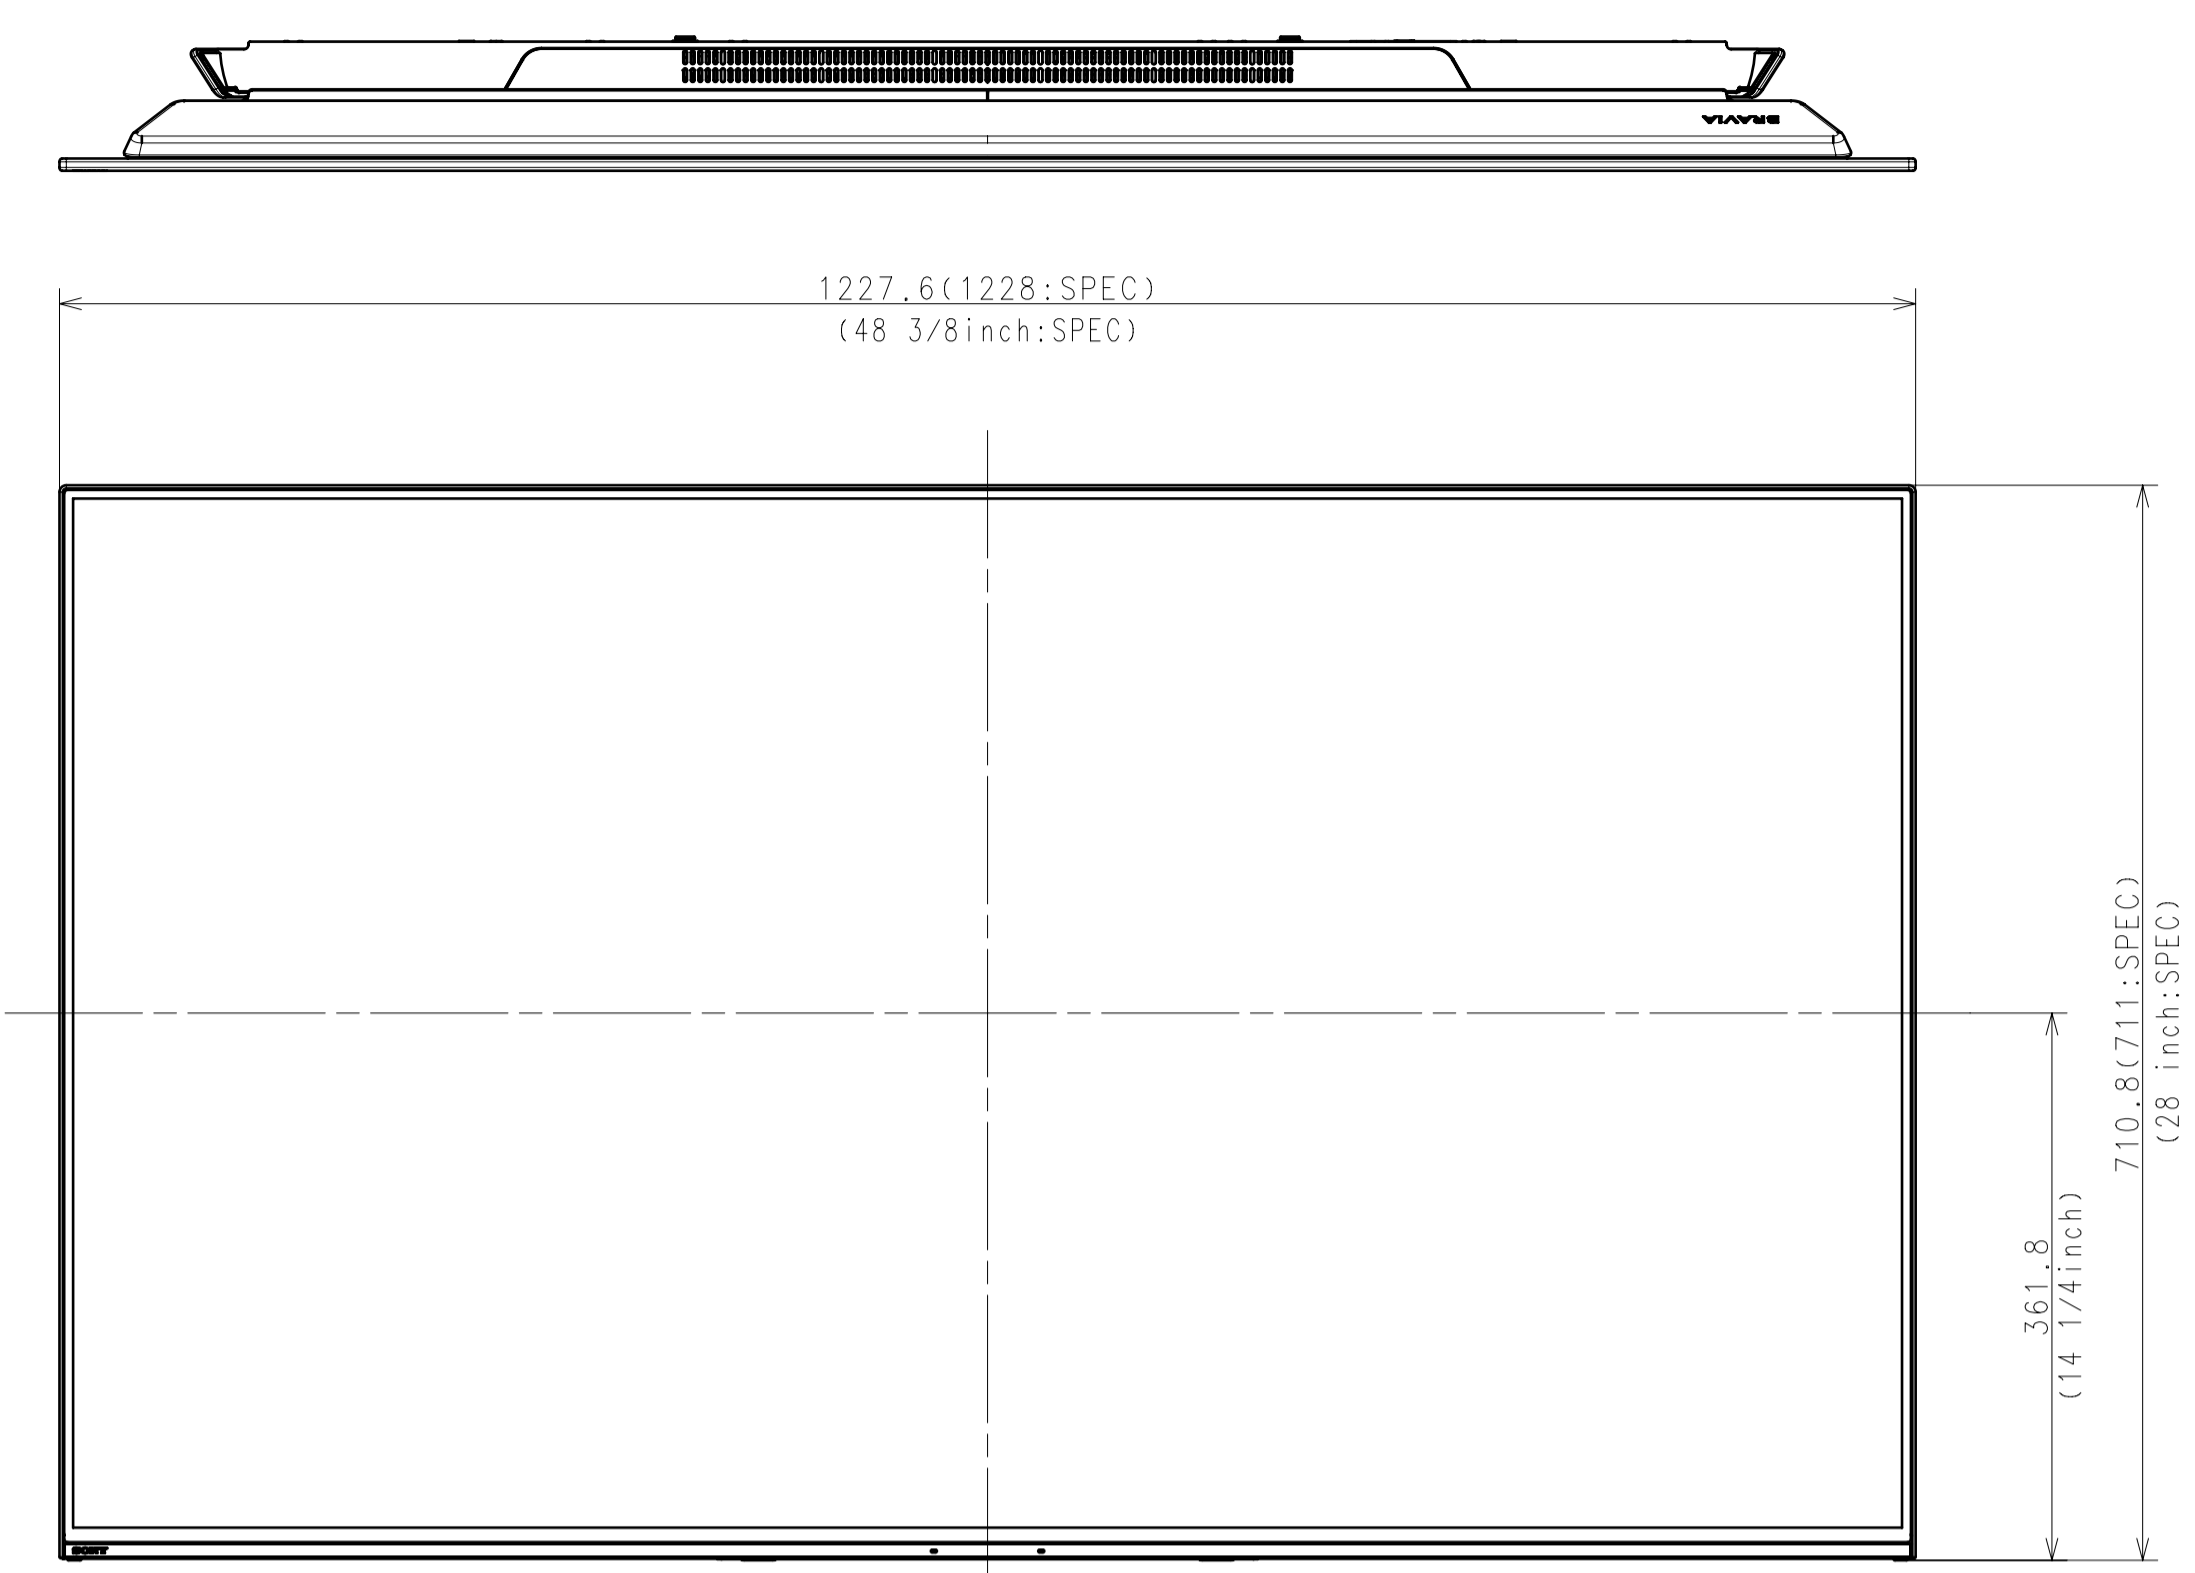

Area	JAPAN	NORTH AMERICA	LATIN AMERICA	EUROPE	GENERAL AREA	CHINA
Model Name	KJ-55A9F	XBR-55A9F	-	KD-55AF9	KD-55A9F	KD-55A9F
SV No.	SV-34326	SV-34076	-	SV-34307	SV-34187	SV-34267
DIMENSION	TV only (WxHxD)	122.8x71.1x8.6(0.81) cm	1228x711x86(8.1) mm / 48 3/8 x 28 x 3 1/2(11/32) inch	-	Approx. 122.8x71.1x8.6(0.81) cm	Approx. 1228x711x86(8.1) mm
	TV with Stand (WxHxD)	122.8x70.9x32.0 cm	1228x709x320 mm / 48 3/8 x 28 x 12 5/8 inch	-	Approx. 122.8x70.9x32.0 cm	Approx. 1228x709x320 mm
	Media Receiver (WxHxD)	-	-	-	-	-
	Monitor only (WxHxD)	-	-	-	-	-
	Monitor with Stand (WxHxD)	-	-	-	-	-
	Media Receiver with Stand (WxHxD)	-	-	-	-	-
	Satellite Speaker (WxHxD)	-	-	-	-	-
	Stand Width	39.7 cm	397 mm / 15 3/4 inch	-	Approx. 39.7 cm	Approx. 397 mm
	VESA Hole Pitch	40.0x20.0 cm	400x200 mm / 15 3/4 x 7 7/8 inch	-	40.0x20.0 cm	400x200 mm
WEIGHT	TV Only	23.8 Kg	23.8 Kg / 52.5 lb	-	Approx. 23.8 Kg	Approx. 23.8 Kg
	TV With Stand	30.0 Kg	30.0 Kg / 66.1 lb	-	Approx. 30.0 Kg	Approx. 30.0 Kg
	Media Receiver	-	-	-	-	-
	Monitor Only	-	-	-	-	-
	Monitor With Stand	-	-	-	-	-
	Media Receiver with Stand	-	-	-	-	-
	Satellite Speaker	-	-	-	-	-
Remarks						

TV only (without Stand)

SU-WL450

SLIM MOUNT

STANDARD MOUNT

DESCRIPTION: 55 (A9F) EXTERIOR VIEW	SCALE: 1:5
DESCRIPTION: 55 (A9F) EXTERIOR VIEW	SHEET/PAGES: 2 / 2
EQUAL OWNER: Sony Corporation	PART NO.:
TENTATIVE PART NO.:	PART NO.: