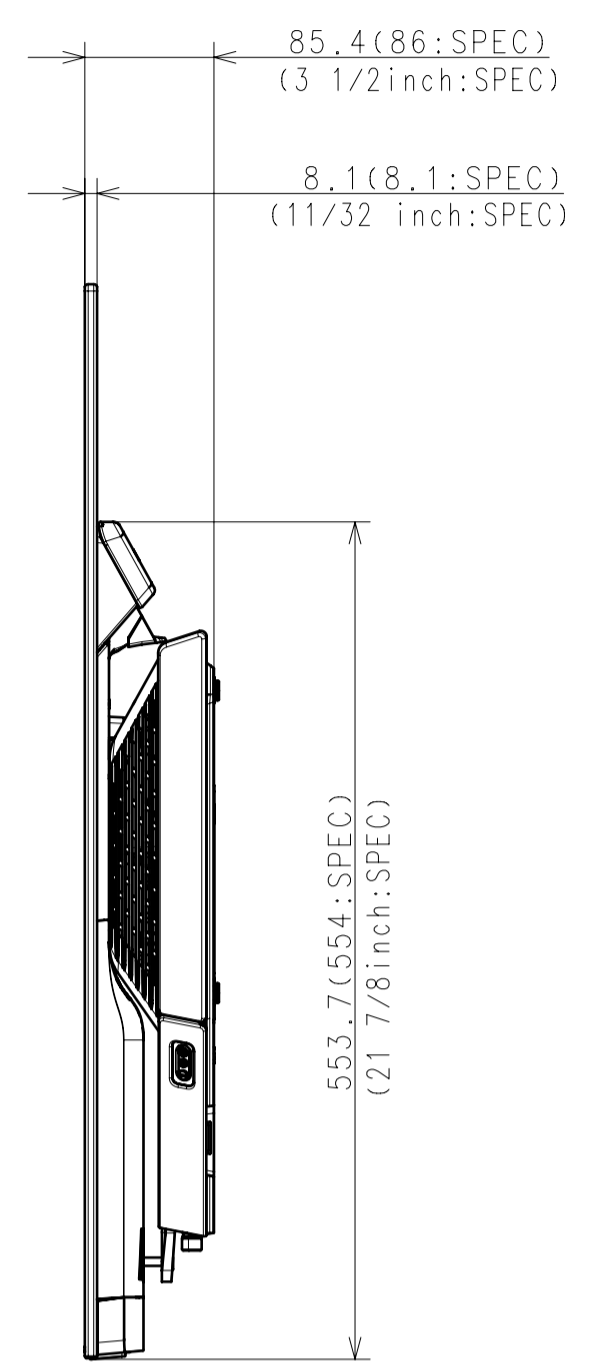

Area	JAPAN	NORTH AMERICA	LATIN AMERICA	EUROPE	GENERAL AREA	CHINA
Model Name	KJ-55A9F	XBR-55A9F	-	KD-55AF9	KD-55A9F	KD-55A9F
SV No.	SV-34326	SV-34076	-	SV-34307	SV-34187	SV-34267
DIMENSION	TV only (WxHxD)	122.8x71.1x8.6(0.81) cm	1228x711x86(8.1) mm / 48 3/8 x 28 x 3 1/2(11/32) inch	-	Approx. 122.8x71.1x8.6(0.81) cm	Approx. 1228x711x86(8.1) mm
	TV with Stand (WxHxD)	122.8x70.9x32.0 cm	1228x709x320 mm / 48 3/8 x 28 x 12 5/8 inch	-	Approx. 122.8x70.9x32.0 cm	Approx. 1228x709x320 mm
	Media Receiver (WxHxD)	-	-	-	-	-
	Monitor only (WxHxD)	-	-	-	-	-
	Monitor with Stand (WxHxD)	-	-	-	-	-
	Media Receiver with Stand (WxHxD)	-	-	-	-	-
	Satellite Speaker (WxHxD)	-	-	-	-	-
	Stand Width	39.7 cm	397 mm / 15 3/4 inch	-	Approx. 39.7 cm	Approx. 397 mm
	VESA Hole Pitch	40.0x20.0 cm	400x200 mm / 15 3/4 x 7 7/8 inch	-	40.0x20.0 cm	400x200 mm
WEIGHT	TV Only	23.8 Kg	23.8 Kg / 52.5 lb	-	Approx. 23.8 Kg	Approx. 23.8 Kg
	TV With Stand	30.0 Kg	30.0 Kg / 66.1 lb	-	Approx. 30.0 Kg	Approx. 30.0 Kg
	Media Receiver	-	-	-	-	-
	Monitor Only	-	-	-	-	-
	Monitor With Stand	-	-	-	-	-
	Media Receiver with Stand	-	-	-	-	-
	Satellite Speaker	-	-	-	-	-
Remarks						

TV with Stand

without cover

with cover

Purchase recycled resins and wire rods only from the business partners that Sony approves as Green Partners.

GENERAL TOLERANCE	DATE OF ISSUE
PART	DOCUMENT TYPE
TOLERANCING	DRAWING
ISO 8015	
MATERIAL COLOR	FINISH COLOR
Sony Corporation	
RESPONSIBLE DEPARTMENT	SIZE UNIT ORIGINAL MODEL
PLANNED BY	SCALE TENTATIVE MODEL
CHECKED BY	1:5
APPROVED BY	TENTATIVE PART NO.
DRAWN BY	PART NO.
	SHEET/PAGES
	1 / 2

TV only (without Stand)

SU-WL450

SLIM MOUNT

STANDARD MOUNT

DESCRIPTION: 55 (A9F) EXTERIOR VIEW	SCALE: 1:5
DESCRIPTION: 55 (A9F) EXTERIOR VIEW	SHEET/PAGES: 2 / 2
EQUAL OWNER: Sony Corporation	PART NO.:
TENTATIVE PART NO.:	PART NO.: