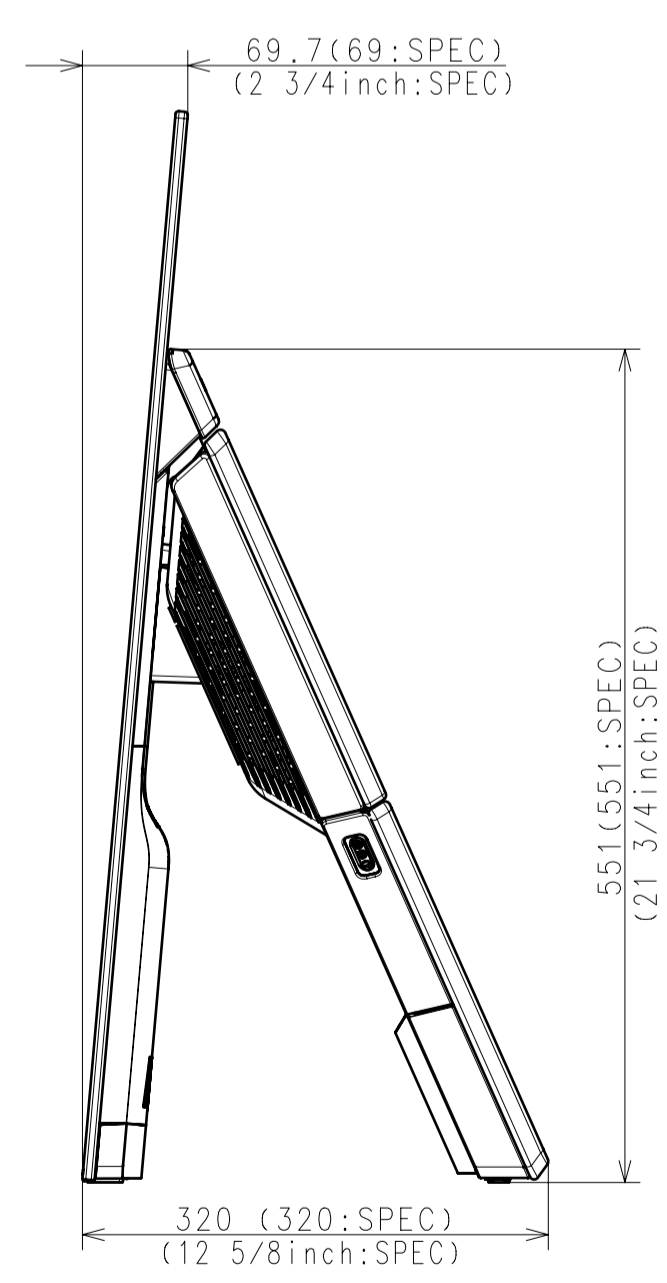

Area	JAPAN	NORTH AMERICA	LATIN AMERICA	EUROPE	GENERAL AREA	CHINA
Model Name	KJ-55A9F	XBR-55A9F	-	KD-55AF9	KD-55A9F	KD-55A9F
SV No.	SV-34326	SV-34076	-	SV-34307	SV-34187	SV-34267
DIMENSION	TV only (WxHxD)	122.8x71.1x8.6(0.81) cm	1228x711x86(8.1) mm / 48 3/8 x 28 x 3 1/2(11/32) inch	-	Approx. 122.8x71.1x8.6(0.81) cm	Approx. 1228x711x86(8.1) mm
	TV with Stand (WxHxD)	122.8x70.9x32.0 cm	1228x709x320 mm / 48 3/8 x 28 x 12 5/8 inch	-	Approx. 122.8x70.9x32.0 cm	Approx. 1228x709x320 mm
	Media Receiver (WxHxD)	-	-	-	-	-
	Monitor only (WxHxD)	-	-	-	-	-
	Monitor with Stand (WxHxD)	-	-	-	-	-
	Media Receiver with Stand (WxHxD)	-	-	-	-	-
	Satellite Speaker (WxHxD)	-	-	-	-	-
	Stand Width	39.7 cm	397 mm / 15 3/4 inch	-	Approx. 39.7 cm	Approx. 397 mm
	VESA Hole Pitch	40.0x20.0 cm	400x200 mm / 15 3/4 x 7 7/8 inch	-	40.0x20.0 cm	400x200 mm
WEIGHT	TV Only	23.8 Kg	23.8 Kg / 52.5 lb	-	Approx. 23.8 Kg	Approx. 23.8 Kg
	TV With Stand	30.0 Kg	30.0 Kg / 66.1 lb	-	Approx. 30.0 Kg	Approx. 30.0 Kg
	Media Receiver	-	-	-	-	-
	Monitor Only	-	-	-	-	-
	Monitor With Stand	-	-	-	-	-
	Media Receiver with Stand	-	-	-	-	-
	Satellite Speaker	-	-	-	-	-
Remarks						

TV with Stand

without cover

with cover

Purchase recycled resins and wire rods only from the business partners that Sony approves as Green Partners.

GENERAL TOLERANCE	DATE OF ISSUE
PART	DOCUMENT TYPE
TOLERANCING	DRAWING
ISO 8015	
MATERIAL COLOR	FINISH COLOR
Sony Corporation	
RESPONSIBLE DEPARTMENT	SIZE UNIT ORIGINAL MODEL
PLANNED BY	SCALE TENTATIVE MODEL
CHECKED BY	1:5
APPROVED BY	TENTATIVE PART NO.
DRAWN BY	PART NO.
	SHEET/PAGES
	1 / 2

TV only (without Stand)

SU-WL450

SLIM MOUNT

STANDARD MOUNT

DESCRIPTION: 55 (A9F) EXTERIOR VIEW	SCALE: 1:5
DESCRIPTION: 55 (A9F) EXTERIOR VIEW	SHEET/PAGES: 2 / 2
EQUAL OWNER: Sony Corporation	PART NO.:
TENTATIVE PART NO.:	PART NO.: