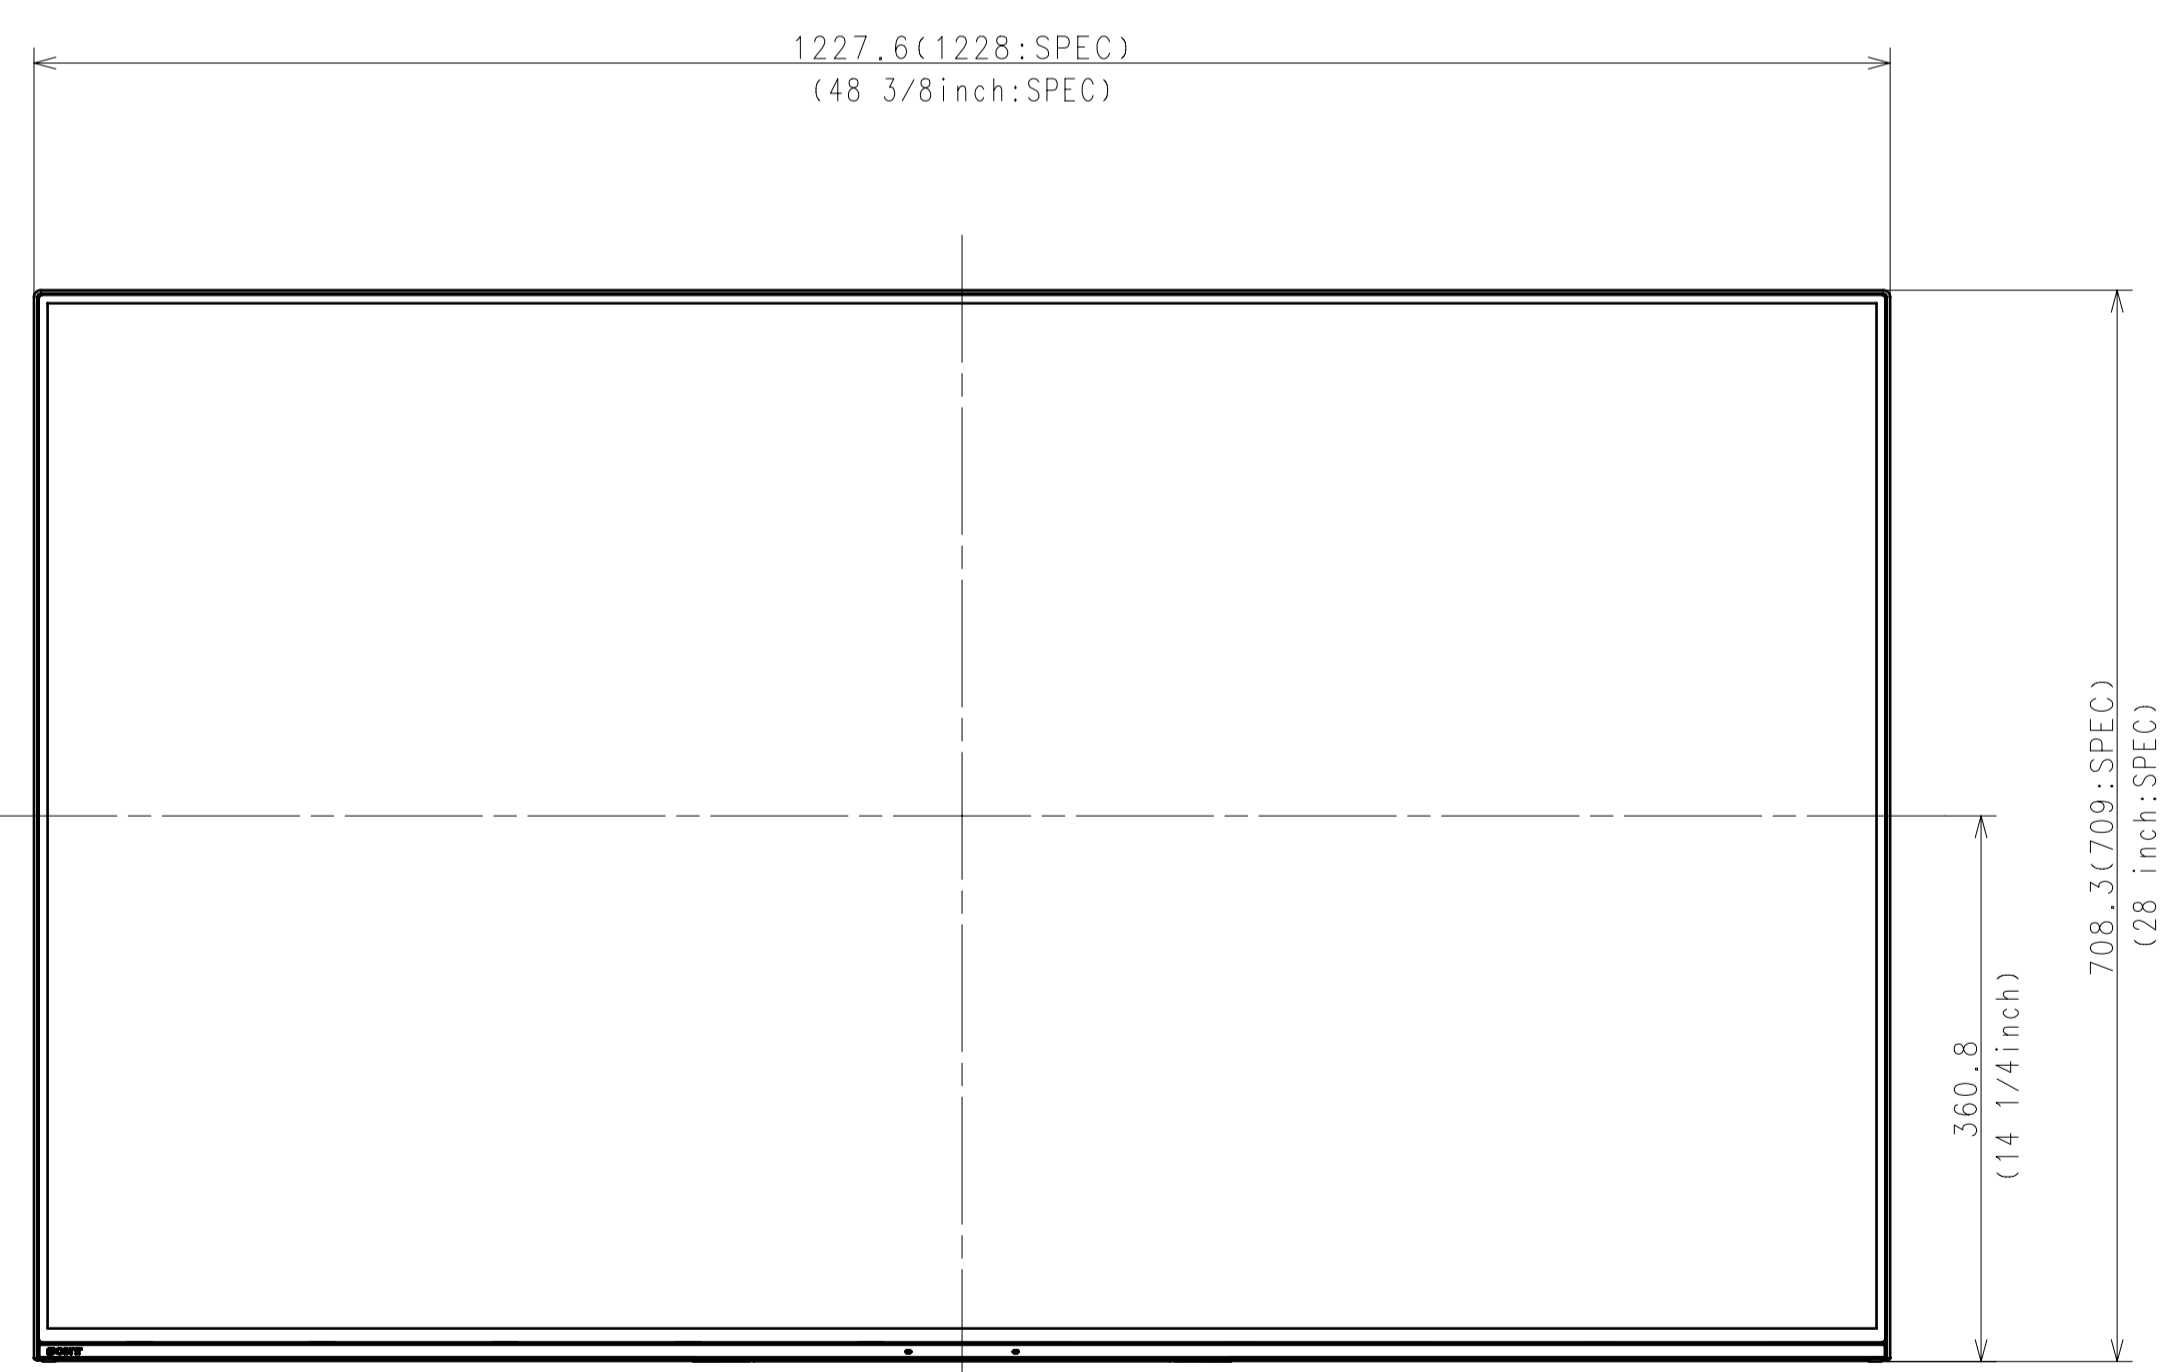

Purchase recycled resins and wire rods only from the business partners that Sony approves as Green Partners.

GENERAL TOLERANCE	DATE OF ISSUE
PART	DOCUMENT TYPE
TOLERANCING	DRAWING
ISO 8015	
MATERIAL COLOR	FINISH COLOR
Sony Corporation	
RESPONSIBLE DEPARTMENT	SIZE UNIT ORIGINAL MODEL
PLANNED BY	SCALE TENTATIVE MODEL
CHECKED BY	1:5
APPROVED BY	TENTATIVE PART NO.
DRAWN BY	PART NO.
	SHEET/PAGES
	1 / 2