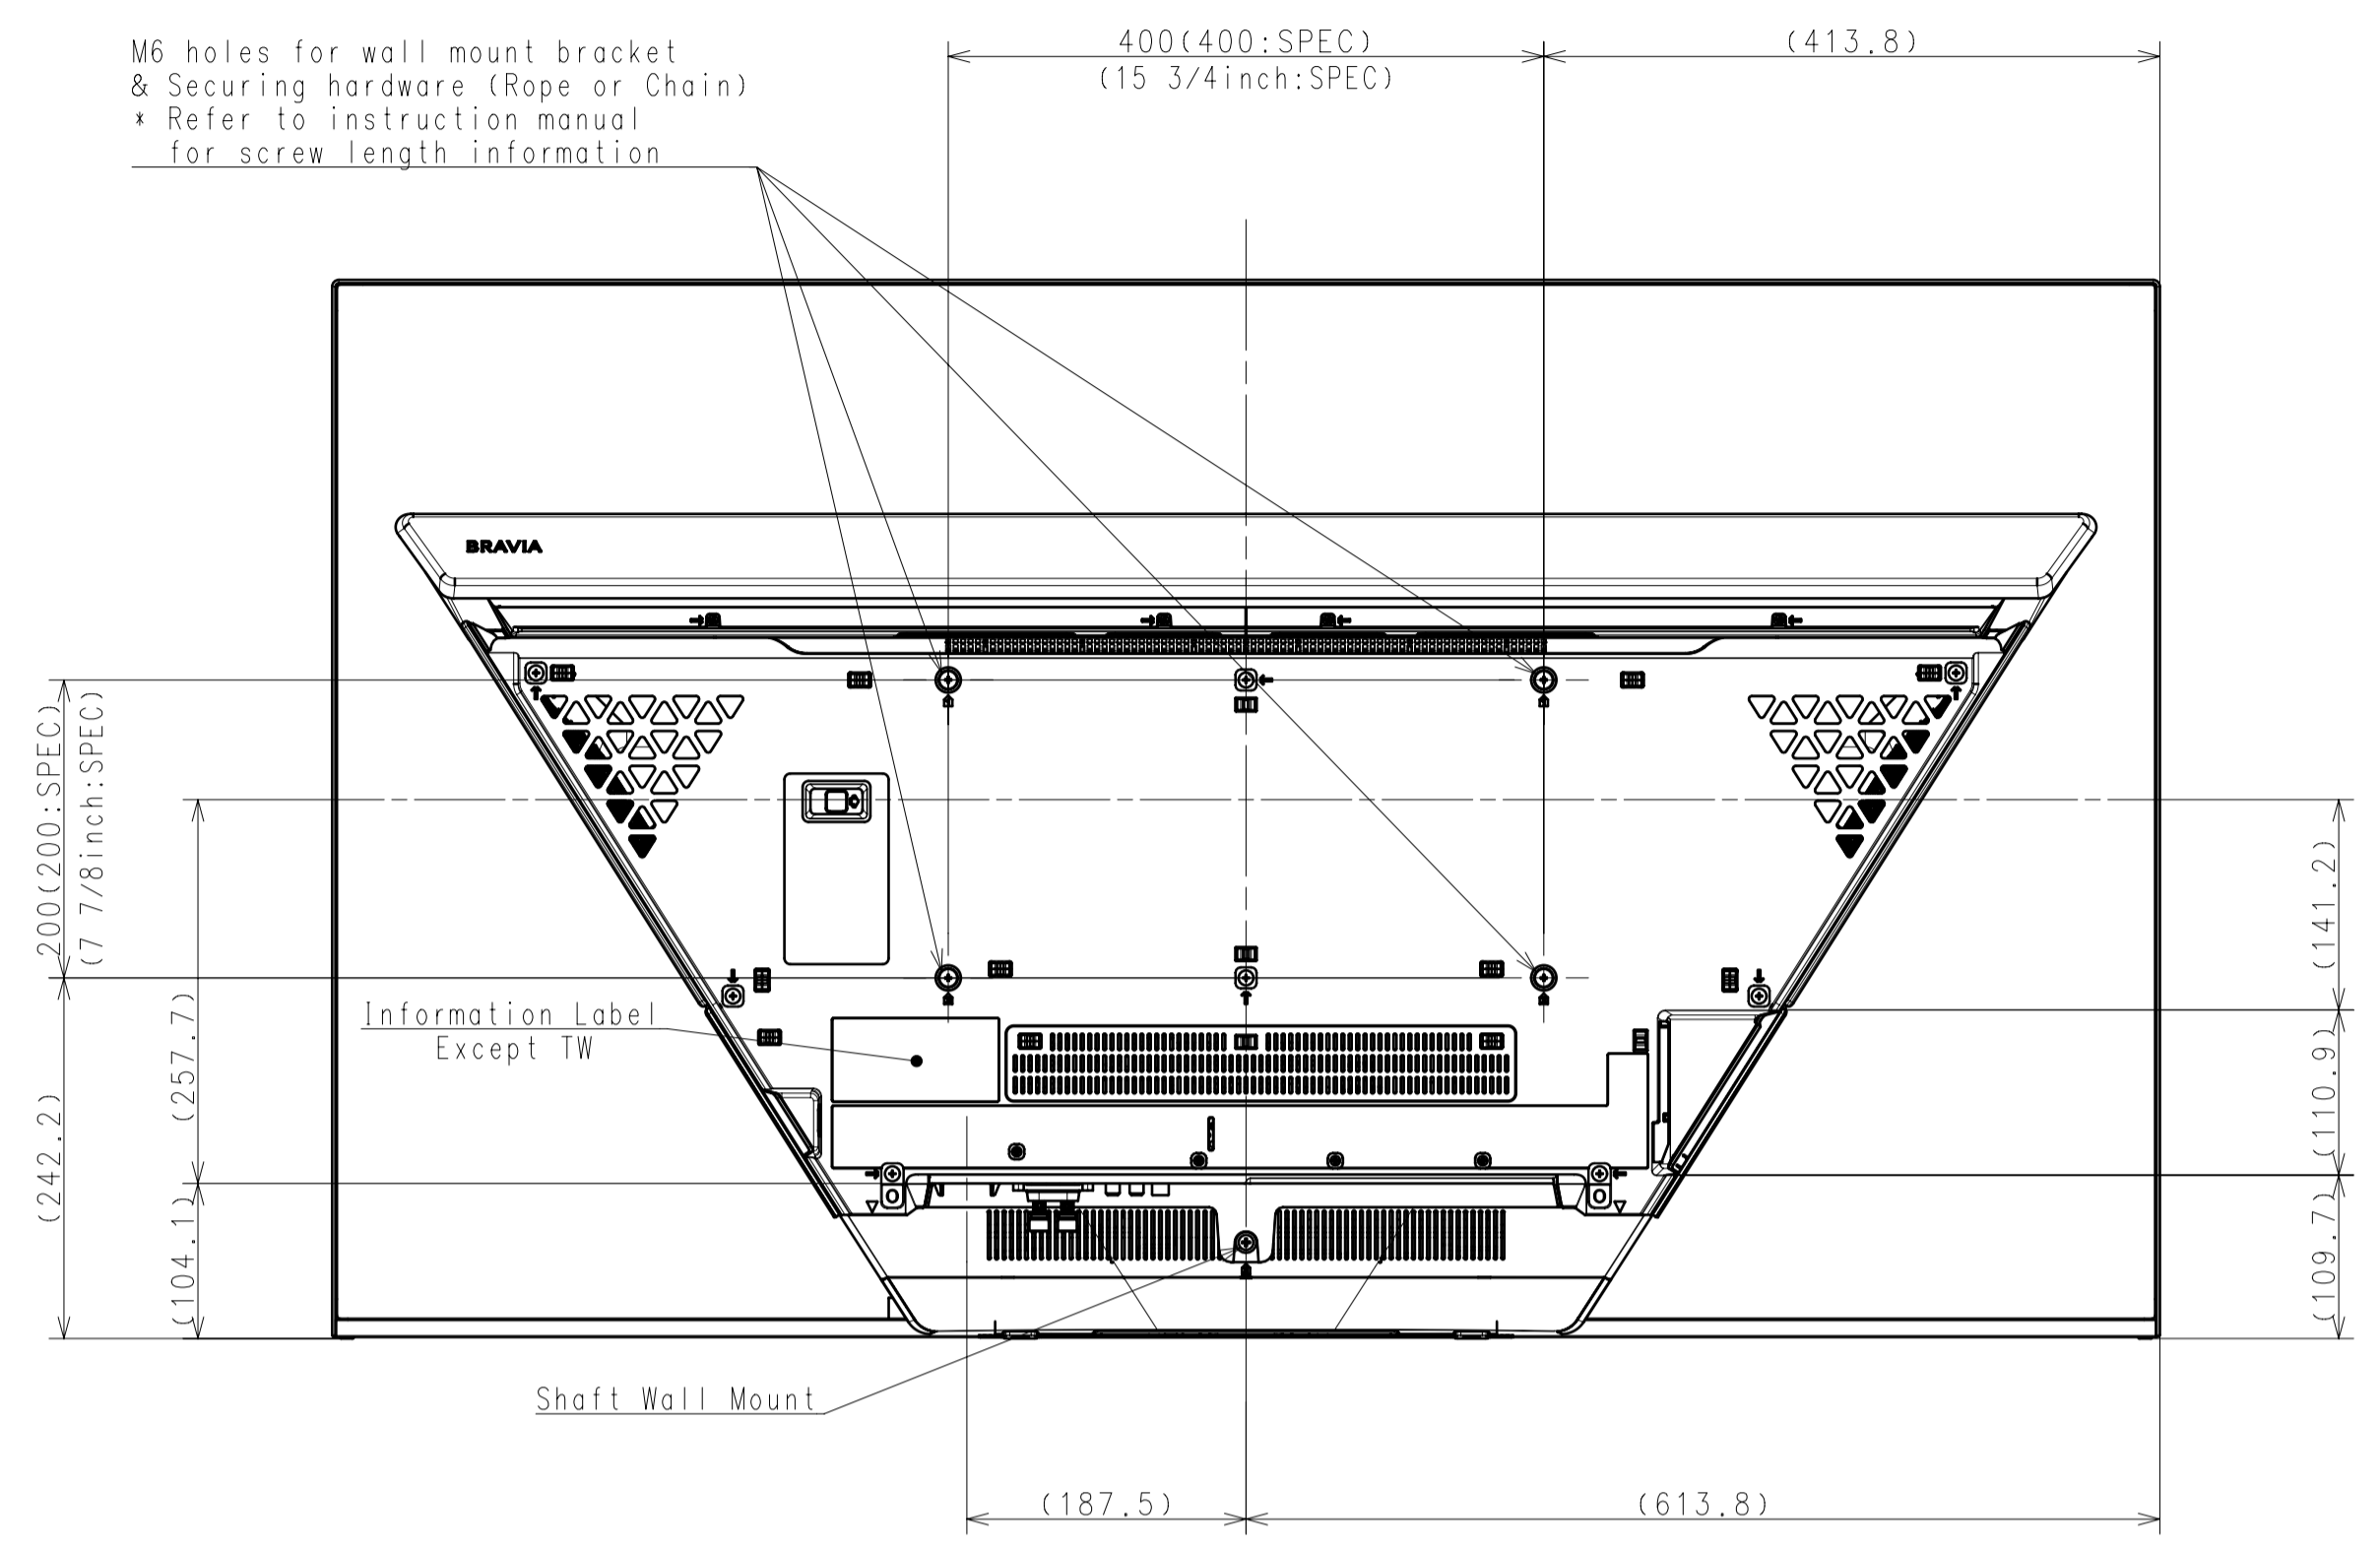

Area	JAPAN	NORTH AMERICA	LATIN AMERICA	EUROPE	GENERAL AREA	CHINA
Model Name	KJ-55A9F	XBR-55A9F	-	KD-55AF9	KD-55A9F	KD-55A9F
SV No.	SV-34326	SV-34076	-	SV-34307	SV-34187	SV-34267
DIMENSION	TV only (WxHxD)	122.8x71.1x8.6(0.81) cm	1228x711x86(8.1) mm / 48 3/8 x 28 x 3 1/2(11/32) inch	-	Approx. 122.8x71.1x8.6(0.81) cm	Approx. 1228x711x86(8.1) mm
	TV with Stand (WxHxD)	122.8x70.9x32.0 cm	1228x709x320 mm / 48 3/8 x 28 x 12 5/8 inch	-	Approx. 122.8x70.9x32.0 cm	Approx. 1228x709x320 mm
	Media Receiver (WxHxD)	-	-	-	-	-
	Monitor only (WxHxD)	-	-	-	-	-
	Monitor with Stand (WxHxD)	-	-	-	-	-
	Media Receiver with Stand (WxHxD)	-	-	-	-	-
	Satellite Speaker (WxHxD)	-	-	-	-	-
	Stand Width	39.7 cm	397 mm / 15 3/4 inch	-	Approx. 39.7 cm	Approx. 397 mm
	VESA Hole Pitch	40.0x20.0 cm	400x200 mm / 15 3/4 x 7 7/8 inch	-	40.0x20.0 cm	400x200 mm
WEIGHT	TV Only	23.8 Kg	23.8 Kg / 52.5 lb	-	Approx. 23.8 Kg	Approx. 23.8 Kg
	TV With Stand	30.0 Kg	30.0 Kg / 66.1 lb	-	Approx. 30.0 Kg	Approx. 30.0 Kg
	Media Receiver	-	-	-	-	-
	Monitor Only	-	-	-	-	-
	Monitor With Stand	-	-	-	-	-
	Media Receiver with Stand	-	-	-	-	-
	Satellite Speaker	-	-	-	-	-
Remarks						

TV with Stand

without cover

with cover

Purchase recycled resins and wire rods only from the business partners that Sony approves as Green Partners.

GENERAL TOLERANCE	DATE OF ISSUE
PART	DOCUMENT TYPE
TOLERANCING	DRAWING
ISO 8015	
MATERIAL COLOR	FINISH COLOR
Sony Corporation	
RESPONSIBLE DEPARTMENT	SIZE UNIT ORIGINAL MODEL
PLANNED BY	SCALE TENTATIVE MODEL
CHECKED BY	1:5
APPROVED BY	TENTATIVE PART NO.
DRAWN BY	PART NO.
	SHEET/PAGES
	1 / 2

TV only (without Stand)

SU-WL450

SLIM MOUNT

STANDARD MOUNT

DESCRIPTION: 55 (A9F) EXTERIOR VIEW	SCALE: 1:5
DESCRIPTION: 55 (A9F) EXTERIOR VIEW	SHEET/PAGES: 2 / 2
EQUAL OWNER: Sony Corporation	PART NO.:
TENTATIVE PART NO.:	PART NO.: