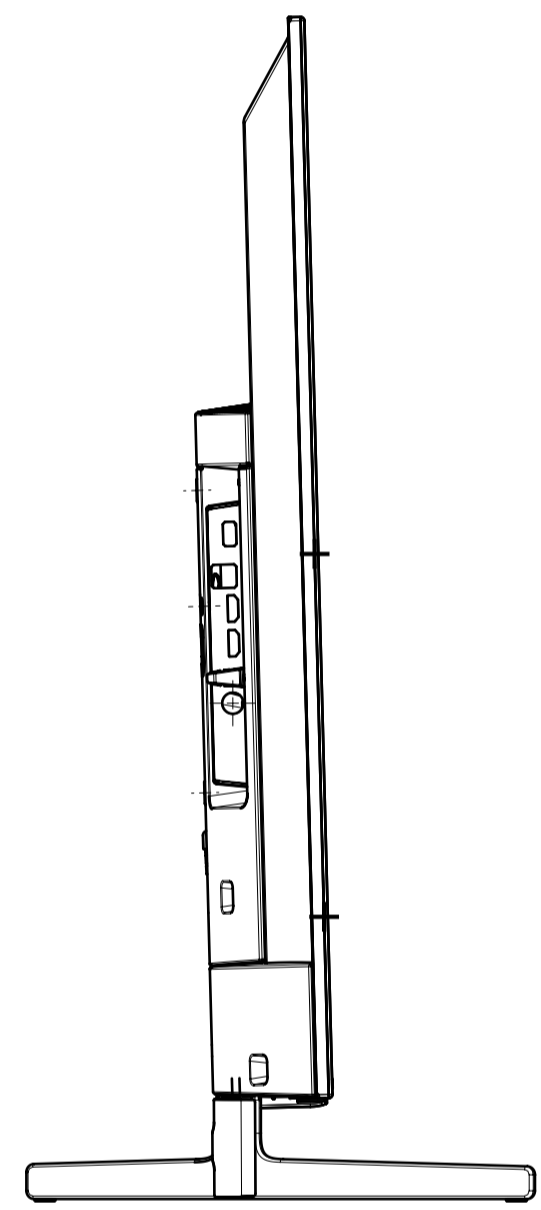

Area	JAPAN	NORTH AMERICA	LATIN AMERICA	EUROPE	EUROPE	GENERAL AREA	CHINA
Model Name	KJ-55X8000G	XBR-55X800G	XBR-55X800G	KD-55XG8096	KD-55XG8196	KD-55X8000G	KD-55X8000G
SV No.	SV-36212	SV-36375	SV-36163	SV-36207	SV-36383	SV-36191	SV-36202
DIMENSION	TV only (WxHxD)	1241x721x79(10.7) mm	1241x721x79(10.7) mm / 48 7/8 x 28 1/2 x 3 1/8(7/16) inch	1241x721x79(10.7) mm	Approx. 124.1x72.1x7.9(1.07) cm	Approx. 124.1x72.1x7.9(1.07) cm	Approx. 124.1x72.1x7.9(1.07) cm
	TV with Stand (WxHxD)	124.1x78.5x33.6 cm	1241x785x336 mm / 48 7/8 x 31 x 13 1/4 inch	1241x785x336 mm	Approx. 124.1x78.5x33.6 cm	Approx. 124.1x78.4x33.7 cm	Approx. 124.1x78.5x33.6 mm
	Media Receiver (WxHxD)	-	-	-	-	-	-
	Monitor only (WxHxD)	-	-	-	-	-	-
	Monitor with Stand (WxHxD)	-	-	-	-	-	-
	Media Receiver with Stand (WxHxD)	-	-	-	-	-	-
	Satellite Speaker (WxHxD)	-	-	-	-	-	-
	Stand Width	99.2 cm	992 mm / 39 1/8 inch	992 mm	Approx. 99.2 cm	Approx. 98.6 cm	Approx. 99.2 mm
	VESA Hole Pitch	20.0x20.0 cm	200x200 mm / 7 7/8 x 7 7/8 inch	200x200 mm	20.0x20.0 cm	20.0x20.0 cm	200x200 mm
WEIGHT	TV Only	16.1 Kg	16.1 Kg / 35.5 lb	16.1 Kg	Approx. 16.1 Kg	Approx. 16.1 Kg	Approx. 16.1 Kg
	TV With Stand	17.2 Kg	17.2 Kg / 37.9 lb	17.2 Kg	Approx. 17.2 Kg	Approx. 17.3 Kg	Approx. 17.2 Kg
	Media Receiver	-	-	-	-	-	-
	Monitor Only	-	-	-	-	-	-
	Monitor With Stand	-	-	-	-	-	-
	Media Receiver with Stand	-	-	-	-	-	-
	Satellite Speaker	-	-	-	-	-	-
Remarks							

WITH STAND (KD55XG8196)

DESCRIPTION 1	LEGAL OWNER	SCALE
55(X800) EXTERIOR VIEW DRAWING	Sony Corporation	1:5
DESCRIPTION 2	PART NO.	SHEET/PAGES
55(X800) EXTERIOR VIEW DRAWING		2 / 4

WITHOUT STAND

DESCRIPTION 1 55(X800) EXTERIOR VIEW DRAWING	LEGAL OWNER Sony Corporation	SCALE 1:1
DESCRIPTION 2 55(X800) EXTERIOR VIEW DRAWING	PART NO.	SHEET/PAGES 3 / 4