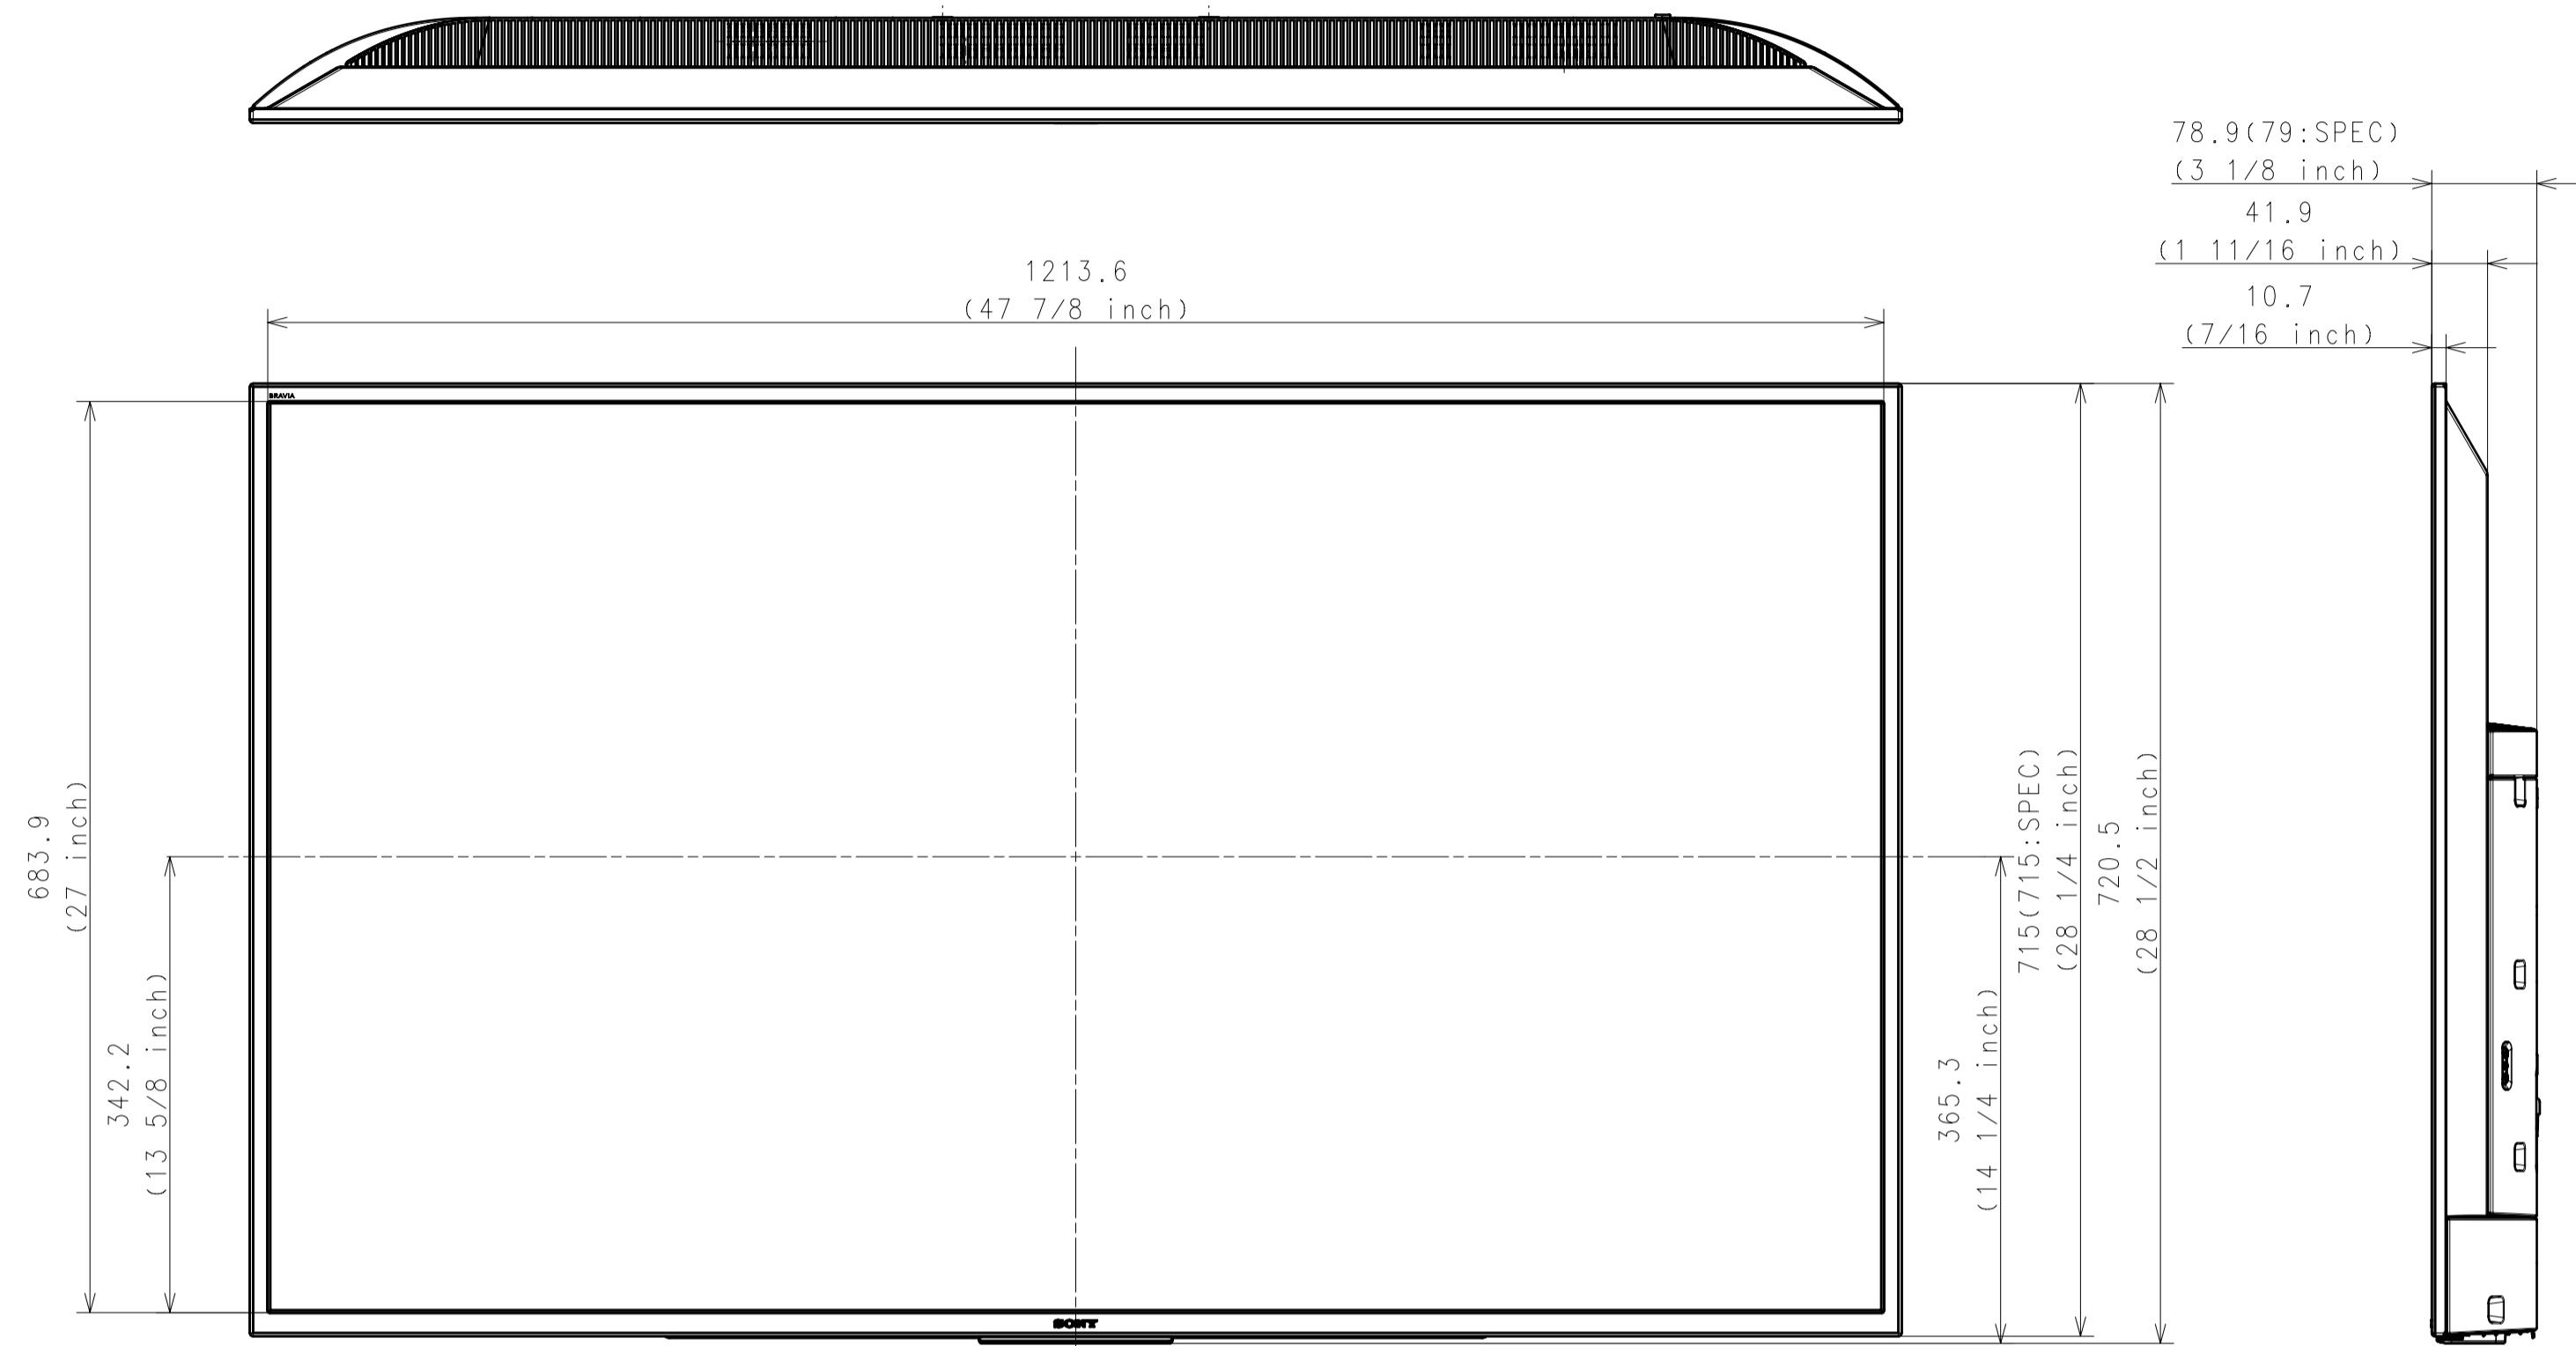

Area	JAPAN	NORTH AMERICA	LATIN AMERICA	EUROPE	EUROPE	GENERAL AREA	CHINA
Model Name	KJ-55X8000G	XBR-55X800G	XBR-55X800G	KD-55XG8096	KD-55XG8196	KD-55X8000G	KD-55X8000G
SV No.	SV-36212	SV-36375	SV-36163	SV-36207	SV-36383	SV-36191	SV-36202
DIMENSION	TV only (WxHxD)	1241x721x79(10.7) mm	1241x721x79(10.7) mm / 48 7/8 x 28 1/2 x 3 1/8(7/16) inch	1241x721x79(10.7) mm	Approx. 124.1x72.1x7.9(1.07) cm	Approx. 124.1x72.1x7.9(1.07) cm	Approx. 124.1x72.1x7.9(1.07) cm
	TV with Stand (WxHxD)	124.1x78.5x33.6 cm	1241x785x336 mm / 48 7/8 x 31 x 13 1/4 inch	1241x785x336 mm	Approx. 124.1x78.5x33.6 cm	Approx. 124.1x78.4x33.7 cm	Approx. 124.1x78.5x33.6 mm
	Media Receiver (WxHxD)	-	-	-	-	-	-
	Monitor only (WxHxD)	-	-	-	-	-	-
	Monitor with Stand (WxHxD)	-	-	-	-	-	-
	Media Receiver with Stand (WxHxD)	-	-	-	-	-	-
	Satellite Speaker (WxHxD)	-	-	-	-	-	-
	Stand Width	99.2 cm	992 mm / 39 1/8 inch	992 mm	Approx. 99.2 cm	Approx. 98.6 cm	Approx. 99.2 mm
	VESA Hole Pitch	20.0x20.0 cm	200x200 mm / 7 7/8 x 7 7/8 inch	200x200 mm	20.0x20.0 cm	20.0x20.0 cm	200x200 mm
WEIGHT	TV Only	16.1 Kg	16.1 Kg / 35.5 lb	16.1 Kg	Approx. 16.1 Kg	Approx. 16.1 Kg	Approx. 16.1 Kg
	TV With Stand	17.2 Kg	17.2 Kg / 37.9 lb	17.2 Kg	Approx. 17.2 Kg	Approx. 17.3 Kg	Approx. 17.2 Kg
	Media Receiver	-	-	-	-	-	-
	Monitor Only	-	-	-	-	-	-
	Monitor With Stand	-	-	-	-	-	-
	Media Receiver with Stand	-	-	-	-	-	-
	Satellite Speaker	-	-	-	-	-	-
Remarks							

WITH STAND (KD55XG8196)

DESCRIPTION 1	LEGAL OWNER	SCALE
55(X800) EXTERIOR VIEW DRAWING	Sony Corporation	1:5
DESCRIPTION 2	PART NO.	SHEET/PAGES
55(X800) EXTERIOR VIEW DRAWING		2 / 4

WITHOUT STAND

DESCRIPTION 1 55(X800) EXTERIOR VIEW DRAWING	LEGAL OWNER Sony Corporation	SCALE 1:1
DESCRIPTION 2 55(X800) EXTERIOR VIEW DRAWING	PART NO.	SHEET/PAGES 3 / 4

SU-WL450

SLIM MOUNT

STANDARD MOUNT

SONY STANDARD DRAWING

DESCRIPTION 1	LEGAL OWNER	SCALE
55(X800) EXTERIOR VIEW DRAWING	Sony Corporation	1:5
DESCRIPTION 2	PART NO.	SHEET/PAGES
55(X800) EXTERIOR VIEW DRAWING		4 / 4