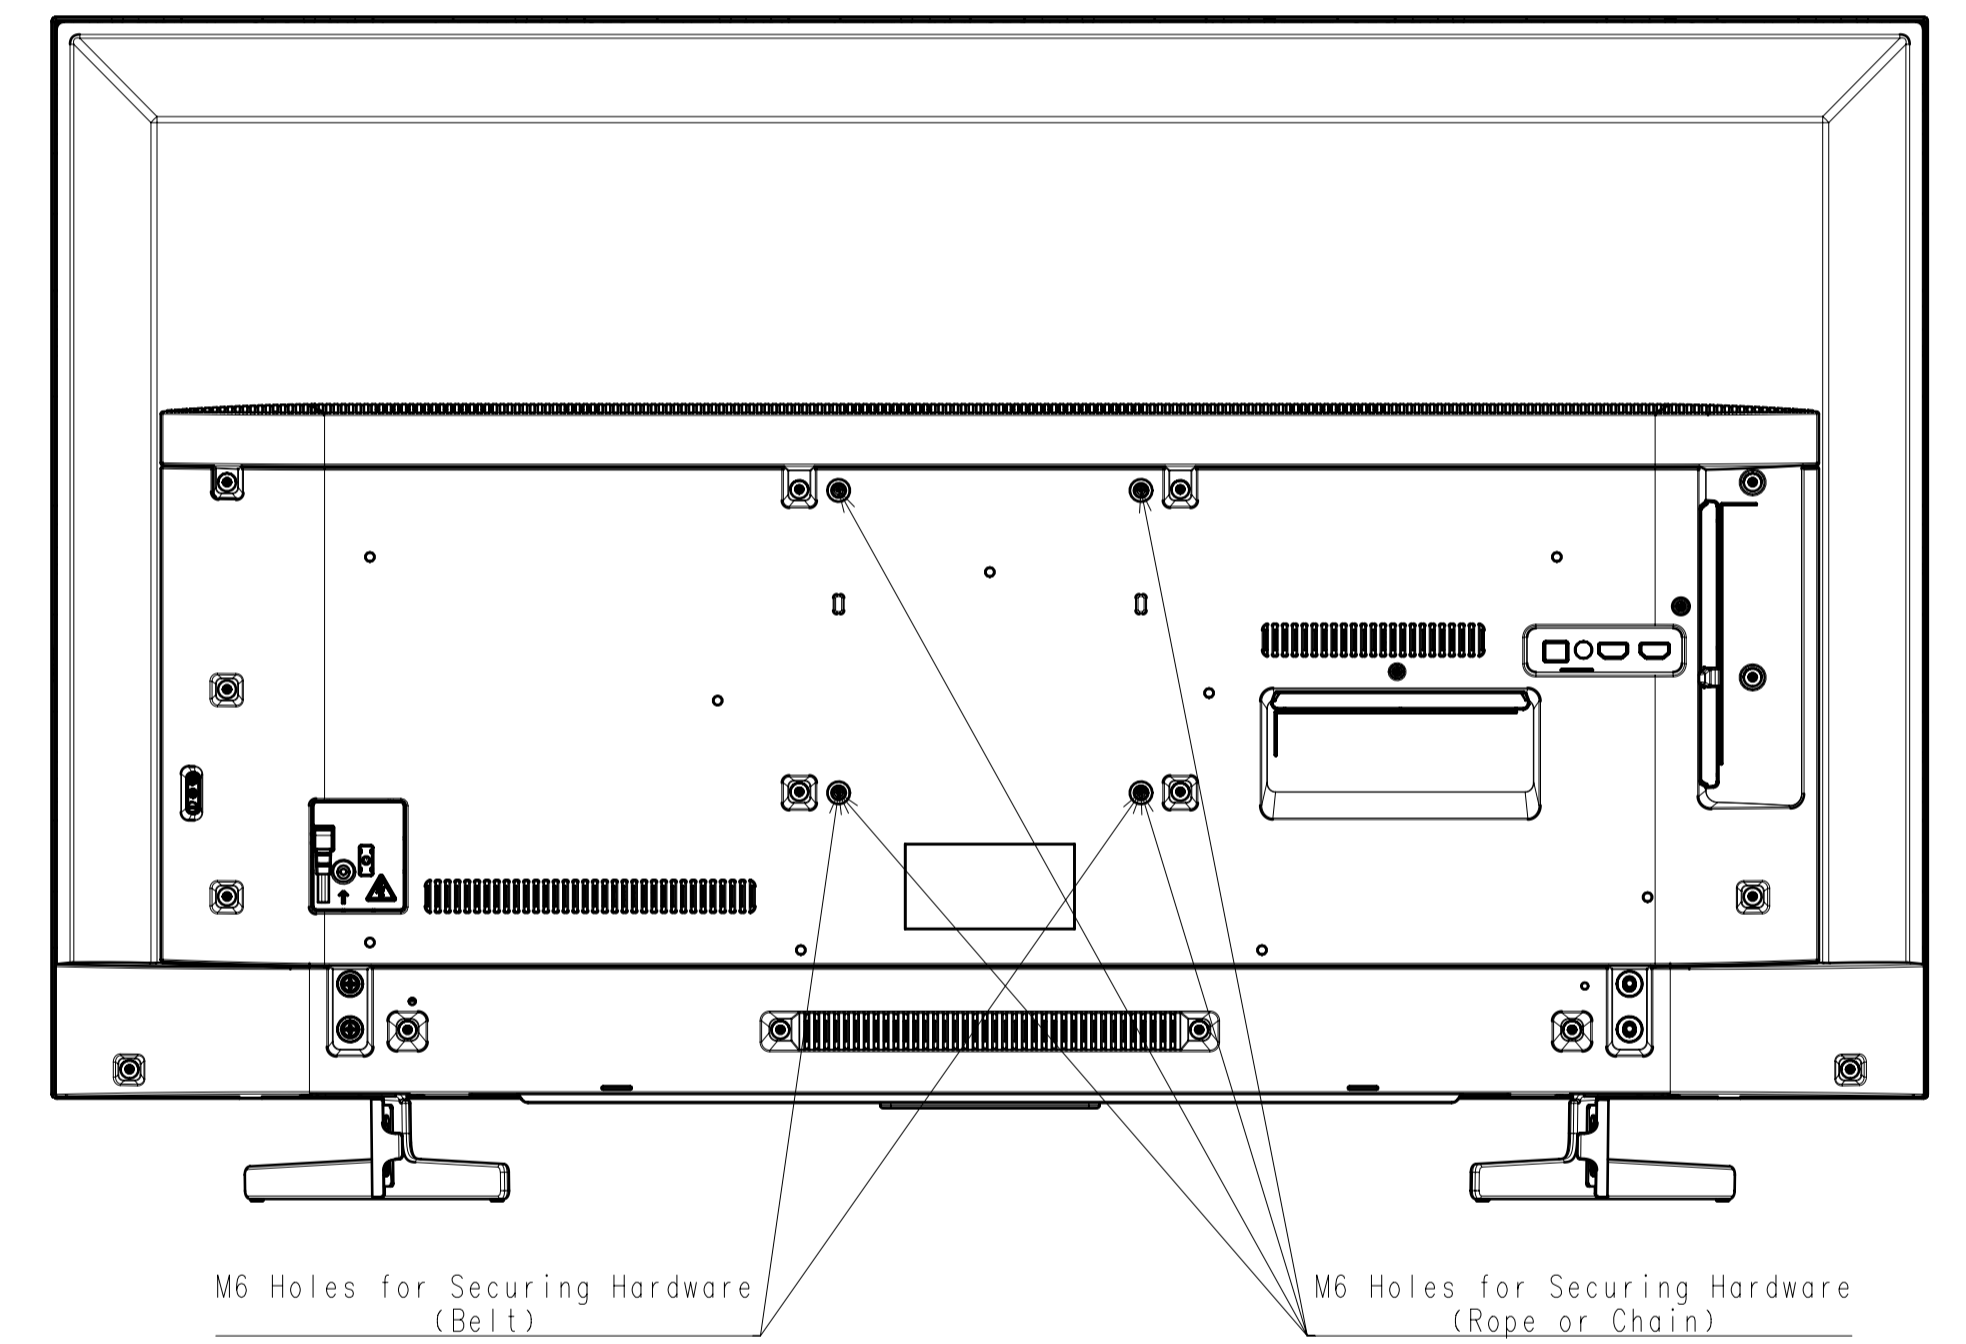

Area	JAPAN	NORTH AMERICA	LATIN AMERICA	EUROPE	EUROPE	GENERAL AREA	CHINA
Model Name	KJ-55X8000G	XBR-55X800G	XBR-55X800G	KD-55XG8096	KD-55XG8196	KD-55X8000G	KD-55X8000G
SV No.	SV-36212	SV-36375	SV-36163	SV-36207	SV-36383	SV-36191	SV-36202
DIMENSION	TV only (WxHxD)	1241x721x79(10.7) mm	1241x721x79(10.7) mm / 48 7/8 x 28 1/2 x 3 1/8(7/16) inch	1241x721x79(10.7) mm	Approx. 124.1x72.1x7.9(1.07) cm	Approx. 124.1x72.1x7.9(1.07) cm	Approx. 124.1x72.1x7.9(1.07) cm
	TV with Stand (WxHxD)	124.1x78.5x33.6 cm	1241x785x336 mm / 48 7/8 x 31 x 13 1/4 inch	1241x785x336 mm	Approx. 124.1x78.5x33.6 cm	Approx. 124.1x78.4x33.7 cm	Approx. 124.1x78.5x33.6 mm
	Media Receiver (WxHxD)	-	-	-	-	-	-
	Monitor only (WxHxD)	-	-	-	-	-	-
	Monitor with Stand (WxHxD)	-	-	-	-	-	-
	Media Receiver with Stand (WxHxD)	-	-	-	-	-	-
	Satellite Speaker (WxHxD)	-	-	-	-	-	-
	Stand Width	99.2 cm	992 mm / 39 1/8 inch	992 mm	Approx. 99.2 cm	Approx. 98.6 cm	Approx. 99.2 mm
	VESA Hole Pitch	20.0x20.0 cm	200x200 mm / 7 7/8 x 7 7/8 inch	200x200 mm	20.0x20.0 cm	20.0x20.0 cm	200x200 mm
WEIGHT	TV Only	16.1 Kg	16.1 Kg / 35.5 lb	16.1 Kg	Approx. 16.1 Kg	Approx. 16.1 Kg	Approx. 16.1 Kg
	TV With Stand	17.2 Kg	17.2 Kg / 37.9 lb	17.2 Kg	Approx. 17.2 Kg	Approx. 17.3 Kg	Approx. 17.2 Kg
	Media Receiver	-	-	-	-	-	-
	Monitor Only	-	-	-	-	-	-
	Monitor With Stand	-	-	-	-	-	-
	Media Receiver with Stand	-	-	-	-	-	-
	Satellite Speaker	-	-	-	-	-	-
Remarks							

WITH STAND (KD55XG8196)

DESCRIPTION 1	LEGAL OWNER	SCALE
55(X800) EXTERIOR VIEW DRAWING	Sony Corporation	1:5
DESCRIPTION 2	PART NO.	SHEET/PAGES
55(X800) EXTERIOR VIEW DRAWING		2 / 4

WITHOUT STAND

DESCRIPTION 1 55(X800) EXTERIOR VIEW DRAWING	LEGAL OWNER Sony Corporation	SCALE 1:1
DESCRIPTION 2 55(X800) EXTERIOR VIEW DRAWING	PART NO.	SHEET/PAGES 3 / 4

SU-WL450

SLIM MOUNT

STANDARD MOUNT

SONY STANDARD DRAWING

DESCRIPTION 1	LEGAL OWNER	SCALE
55(X800) EXTERIOR VIEW DRAWING	Sony Corporation	1:5
DESCRIPTION 2	PART NO.	SHEET/PAGES
55(X800) EXTERIOR VIEW DRAWING		4 / 4