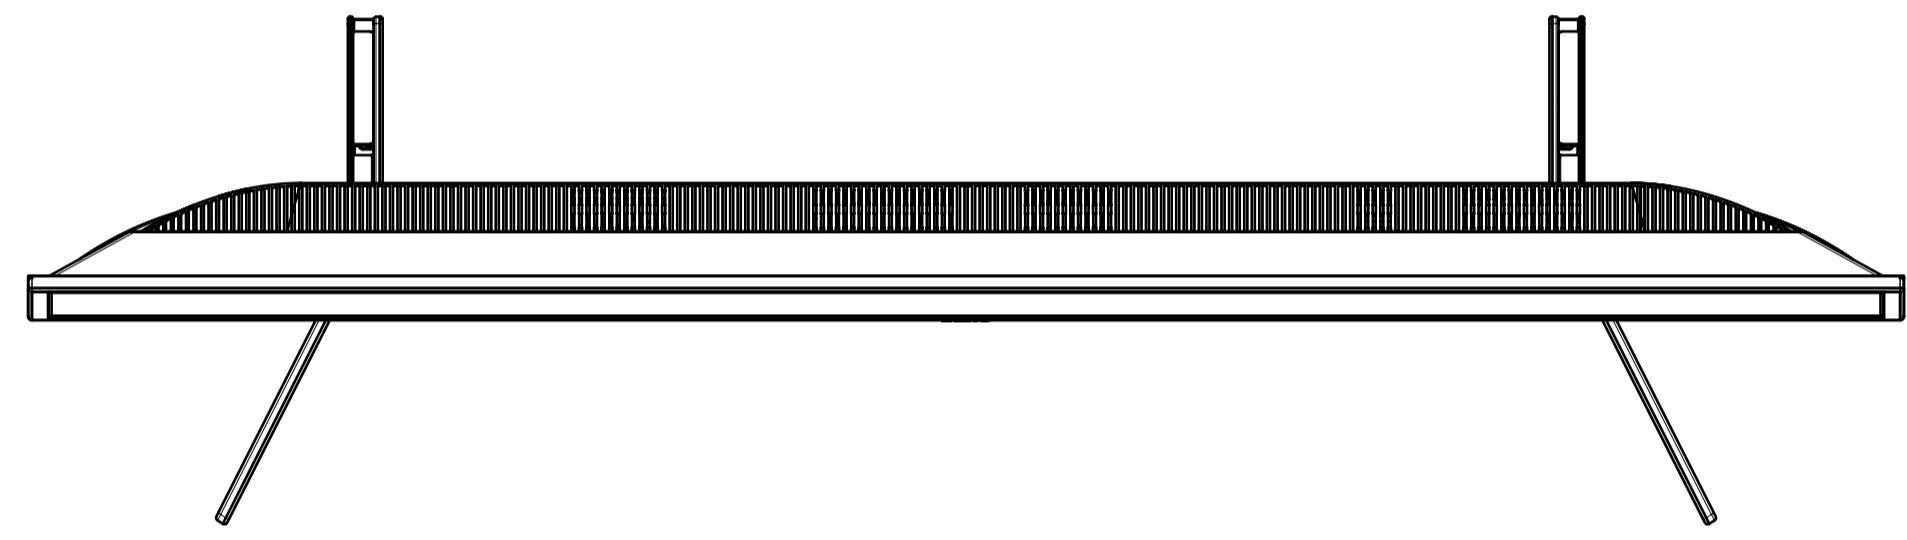

Area	JAPAN	NORTH AMERICA	LATIN AMERICA	EUROPE	EUROPE	GENERAL AREA	CHINA
Model Name	KJ-55X8000G	XBR-55X800G	XBR-55X800G	KD-55XG8096	KD-55XG8196	KD-55X8000G	KD-55X8000G
SV No.	SV-36212	SV-36375	SV-36163	SV-36207	SV-36383	SV-36191	SV-36202
DIMENSION	TV only (WxHxD)	1241x721x79(10.7) mm	1241x721x79(10.7) mm / 48 7/8 x 28 1/2 x 3 1/8(7/16) inch	1241x721x79(10.7) mm	Approx. 124.1x72.1x7.9(1.07) cm	Approx. 124.1x72.1x7.9(1.07) cm	Approx. 124.1x72.1x7.9(1.07) cm
	TV with Stand (WxHxD)	124.1x78.5x33.6 cm	1241x785x336 mm / 48 7/8 x 31 x 13 1/4 inch	1241x785x336 mm	Approx. 124.1x78.5x33.6 cm	Approx. 124.1x78.4x33.7 cm	Approx. 124.1x78.5x33.6 mm
	Media Receiver (WxHxD)	-	-	-	-	-	-
	Monitor only (WxHxD)	-	-	-	-	-	-
	Monitor with Stand (WxHxD)	-	-	-	-	-	-
	Media Receiver with Stand (WxHxD)	-	-	-	-	-	-
	Satellite Speaker (WxHxD)	-	-	-	-	-	-
	Stand Width	99.2 cm	992 mm / 39 1/8 inch	992 mm	Approx. 99.2 cm	Approx. 98.6 cm	Approx. 99.2 mm
	VESA Hole Pitch	20.0x20.0 cm	200x200 mm / 7 7/8 x 7 7/8 inch	200x200 mm	20.0x20.0 cm	20.0x20.0 cm	200x200 mm
WEIGHT	TV Only	16.1 Kg	16.1 Kg / 35.5 lb	16.1 Kg	Approx. 16.1 Kg	Approx. 16.1 Kg	Approx. 16.1 Kg
	TV With Stand	17.2 Kg	17.2 Kg / 37.9 lb	17.2 Kg	Approx. 17.2 Kg	Approx. 17.3 Kg	Approx. 17.2 Kg
	Media Receiver	-	-	-	-	-	-
	Monitor Only	-	-	-	-	-	-
	Monitor With Stand	-	-	-	-	-	-
	Media Receiver with Stand	-	-	-	-	-	-
	Satellite Speaker	-	-	-	-	-	-
Remarks							

WITH STAND (except KD55XG8196)

Purchase recycled resins and wire rods only from the business partners that Sony approves as Green Partners.
再生樹脂・電線電纜はグリーンパートナー認定製品から調達すること。

△X △Y △Z		GENERAL TOLERANCE DATE OF ISSUE	
HISTORY X COUNT SUFFIX RELEASE NO. DATE		DOCUMENT TYPE PART TOLERANCING DRAWING (JIS & ISO/IEC 8015)	
LEGAL OWNER Sony Corporation		MATERIAL COLOR FINISH COLOR	
RESPONSIBLE DEPARTMENT PLANNED BY 2018.11.7 U. Ito DRAWN BY 2018.11.7 U. Ito		ORIGINAL MODEL DESCRIPTION 55(X800) EXTERIOR VIEW DRAWING TENTATIVE MODEL 55(X800) EXTERIOR VIEW DRAWING	
CHECKED BY APPROVED BY SCALE 1:1		SIZE A1 UNIT mm SHEET/PAGES 1/4