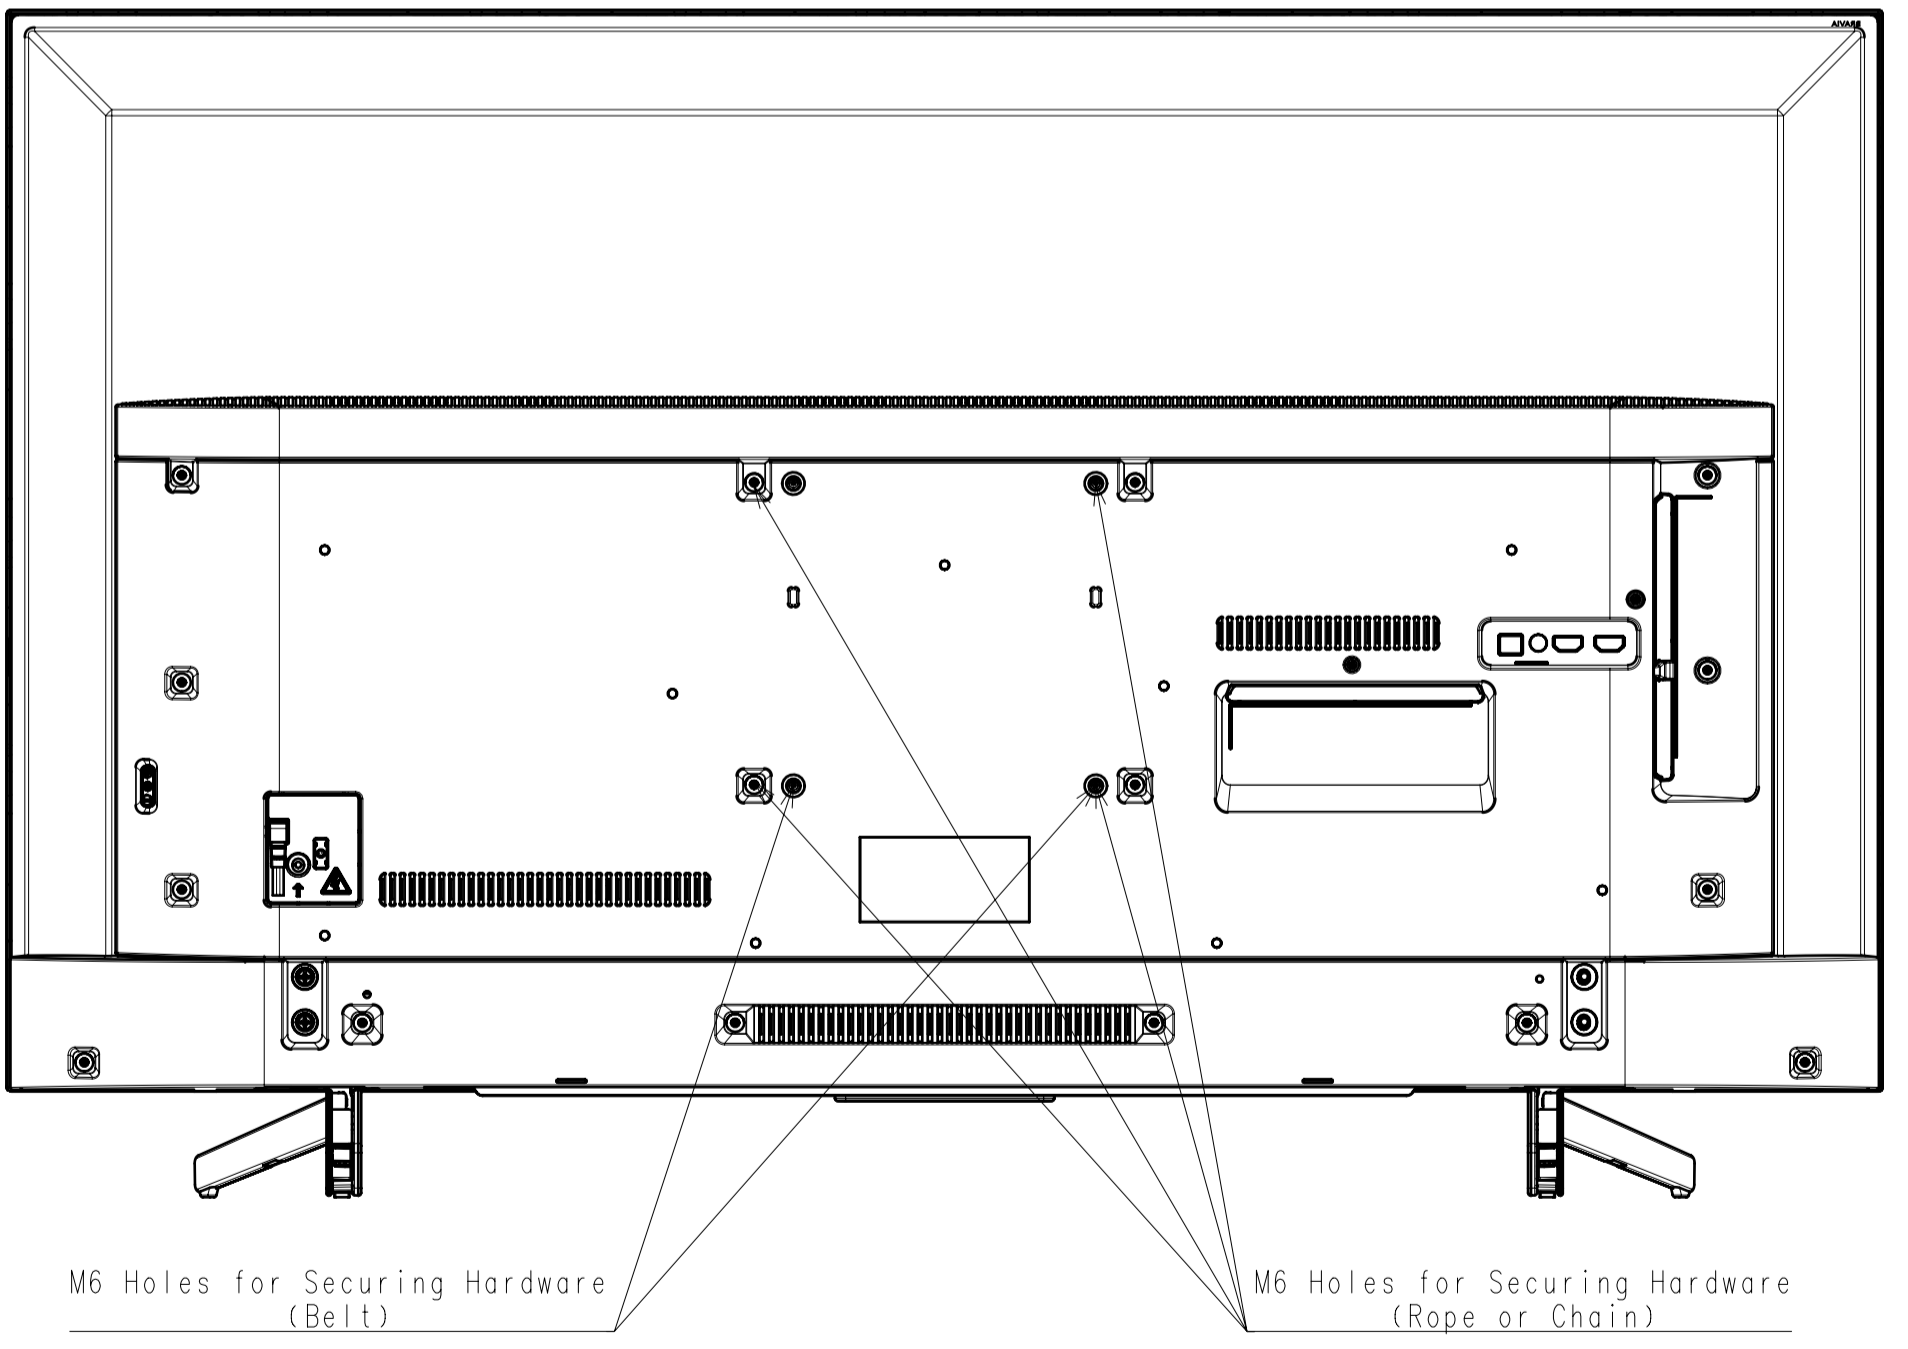

Area	JAPAN	NORTH AMERICA	LATIN AMERICA	EUROPE	EUROPE	GENERAL AREA	CHINA
Model Name	KJ-55X8000G	XBR-55X800G	XBR-55X800G	KD-55XG8096	KD-55XG8196	KD-55X8000G	KD-55X8000G
SV No.	SV-36212	SV-36375	SV-36163	SV-36207	SV-36383	SV-36191	SV-36202
DIMENSION	TV only (WxHxD)	1241x721x79(10.7) mm	1241x721x79(10.7) mm / 48 7/8 x 28 1/2 x 3 1/8(7/16) inch	1241x721x79(10.7) mm	Approx. 124.1x72.1x7.9(1.07) cm	Approx. 124.1x72.1x7.9(1.07) cm	Approx. 124.1x72.1x7.9(1.07) cm
	TV with Stand (WxHxD)	124.1x78.5x33.6 cm	1241x785x336 mm / 48 7/8 x 31 x 13 1/4 inch	1241x785x336 mm	Approx. 124.1x78.5x33.6 cm	Approx. 124.1x78.4x33.7 cm	Approx. 124.1x78.5x33.6 mm
	Media Receiver (WxHxD)	-	-	-	-	-	-
	Monitor only (WxHxD)	-	-	-	-	-	-
	Monitor with Stand (WxHxD)	-	-	-	-	-	-
	Media Receiver with Stand (WxHxD)	-	-	-	-	-	-
	Satellite Speaker (WxHxD)	-	-	-	-	-	-
	Stand Width	99.2 cm	992 mm / 39 1/8 inch	992 mm	Approx. 99.2 cm	Approx. 98.6 cm	Approx. 99.2 mm
	VESA Hole Pitch	20.0x20.0 cm	200x200 mm / 7 7/8 x 7 7/8 inch	200x200 mm	20.0x20.0 cm	20.0x20.0 cm	200x200 mm
WEIGHT	TV Only	16.1 Kg	16.1 Kg / 35.5 lb	16.1 Kg	Approx. 16.1 Kg	Approx. 16.1 Kg	Approx. 16.1 Kg
	TV With Stand	17.2 Kg	17.2 Kg / 37.9 lb	17.2 Kg	Approx. 17.2 Kg	Approx. 17.3 Kg	Approx. 17.2 Kg
	Media Receiver	-	-	-	-	-	-
	Monitor Only	-	-	-	-	-	-
	Monitor With Stand	-	-	-	-	-	-
	Media Receiver with Stand	-	-	-	-	-	-
	Satellite Speaker	-	-	-	-	-	-
Remarks							

WITH STAND (except KD55XG8196)

Purchase recycled resins and wire rods only from the business partners that Sony approves as Green Partners.
再生樹脂・電線電纜はグリーンパートナー認定製品から調達すること。

△X △Y △Z		GENERAL TOLERANCE DATE OF ISSUE	
HISTORY X COUNT SUFFIX RELEASE NO. DATE		DOCUMENT TYPE PART TOLERANCING DRAWING (JIS & ISO/IEC 8015)	
LEGAL OWNER Sony Corporation		MATERIAL COLOR FINISH COLOR	
RESPONSIBLE DEPARTMENT PLANNED BY 2018.11.7 U. Ito DRAWN BY 2018.11.7 U. Ito		ORIGINAL MODEL DESCRIPTION 55(X800) EXTERIOR VIEW DRAWING TENTATIVE MODEL 55(X800) EXTERIOR VIEW DRAWING	
CHECKED BY APPROVED BY SCALE 1:1		SIZE A1 UNIT mm SHEET/PAGES 1/4