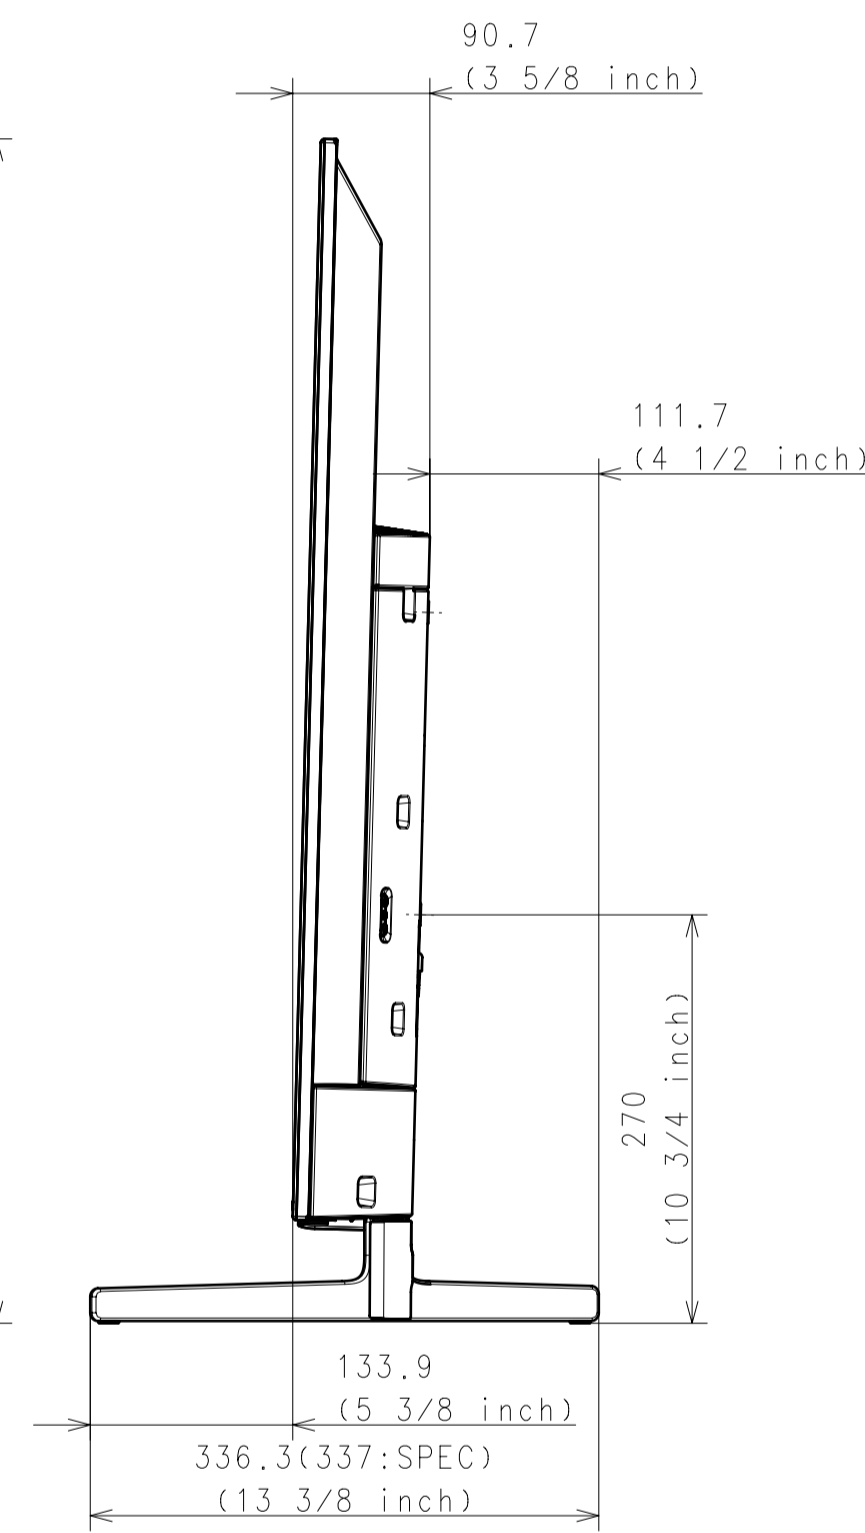

Area	JAPAN	NORTH AMERICA	LATIN AMERICA	EUROPE	EUROPE	GENERAL AREA	CHINA
Model Name	KJ-55X8000G	XBR-55X800G	XBR-55X800G	KD-55XG8096	KD-55XG8196	KD-55X8000G	KD-55X8000G
SV No.	SV-36212	SV-36375	SV-36163	SV-36207	SV-36383	SV-36191	SV-36202
DIMENSION	TV only (WxHxD)	1241x721x79(10.7) mm	1241x721x79(10.7) mm / 48 7/8 x 28 1/2 x 3 1/8(7/16) inch	1241x721x79(10.7) mm	Approx. 124.1x72.1x7.9(1.07) cm	Approx. 124.1x72.1x7.9(1.07) cm	Approx. 124.1x72.1x7.9(1.07) cm
	TV with Stand (WxHxD)	124.1x78.5x33.6 cm	1241x785x336 mm / 48 7/8 x 31 x 13 1/4 inch	1241x785x336 mm	Approx. 124.1x78.5x33.6 cm	Approx. 124.1x78.4x33.7 cm	Approx. 124.1x78.5x33.6 mm
	Media Receiver (WxHxD)	-	-	-	-	-	-
	Monitor only (WxHxD)	-	-	-	-	-	-
	Monitor with Stand (WxHxD)	-	-	-	-	-	-
	Media Receiver with Stand (WxHxD)	-	-	-	-	-	-
	Satellite Speaker (WxHxD)	-	-	-	-	-	-
	Stand Width	99.2 cm	992 mm / 39 1/8 inch	992 mm	Approx. 99.2 cm	Approx. 98.6 cm	Approx. 99.2 mm
	VESA Hole Pitch	20.0x20.0 cm	200x200 mm / 7 7/8 x 7 7/8 inch	200x200 mm	20.0x20.0 cm	20.0x20.0 cm	200x200 mm
WEIGHT	TV Only	16.1 Kg	16.1 Kg / 35.5 lb	16.1 Kg	Approx. 16.1 Kg	Approx. 16.1 Kg	Approx. 16.1 Kg
	TV With Stand	17.2 Kg	17.2 Kg / 37.9 lb	17.2 Kg	Approx. 17.2 Kg	Approx. 17.3 Kg	Approx. 17.2 Kg
	Media Receiver	-	-	-	-	-	-
	Monitor Only	-	-	-	-	-	-
	Monitor With Stand	-	-	-	-	-	-
	Media Receiver with Stand	-	-	-	-	-	-
	Satellite Speaker	-	-	-	-	-	-
Remarks							

WITH STAND (KD55XG8196)

DESCRIPTION 1	LEGAL OWNER	SCALE
55(X800) EXTERIOR VIEW DRAWING	Sony Corporation	1:5
DESCRIPTION 2	PART NO.	SHEET/PAGES
55(X800) EXTERIOR VIEW DRAWING		2 / 4

WITHOUT STAND

DESCRIPTION 1 55(X800) EXTERIOR VIEW DRAWING	LEGAL OWNER Sony Corporation	SCALE 1:1
DESCRIPTION 2 55(X800) EXTERIOR VIEW DRAWING	PART NO.	SHEET/PAGES 3 / 4

SU-WL450

SLIM MOUNT

STANDARD MOUNT

SONY STANDARD DRAWING

DESCRIPTION 1	LEGAL OWNER	SCALE
55(X800) EXTERIOR VIEW DRAWING	Sony Corporation	1:5
DESCRIPTION 2	PART NO.	SHEET/PAGES
55(X800) EXTERIOR VIEW DRAWING		4 / 4