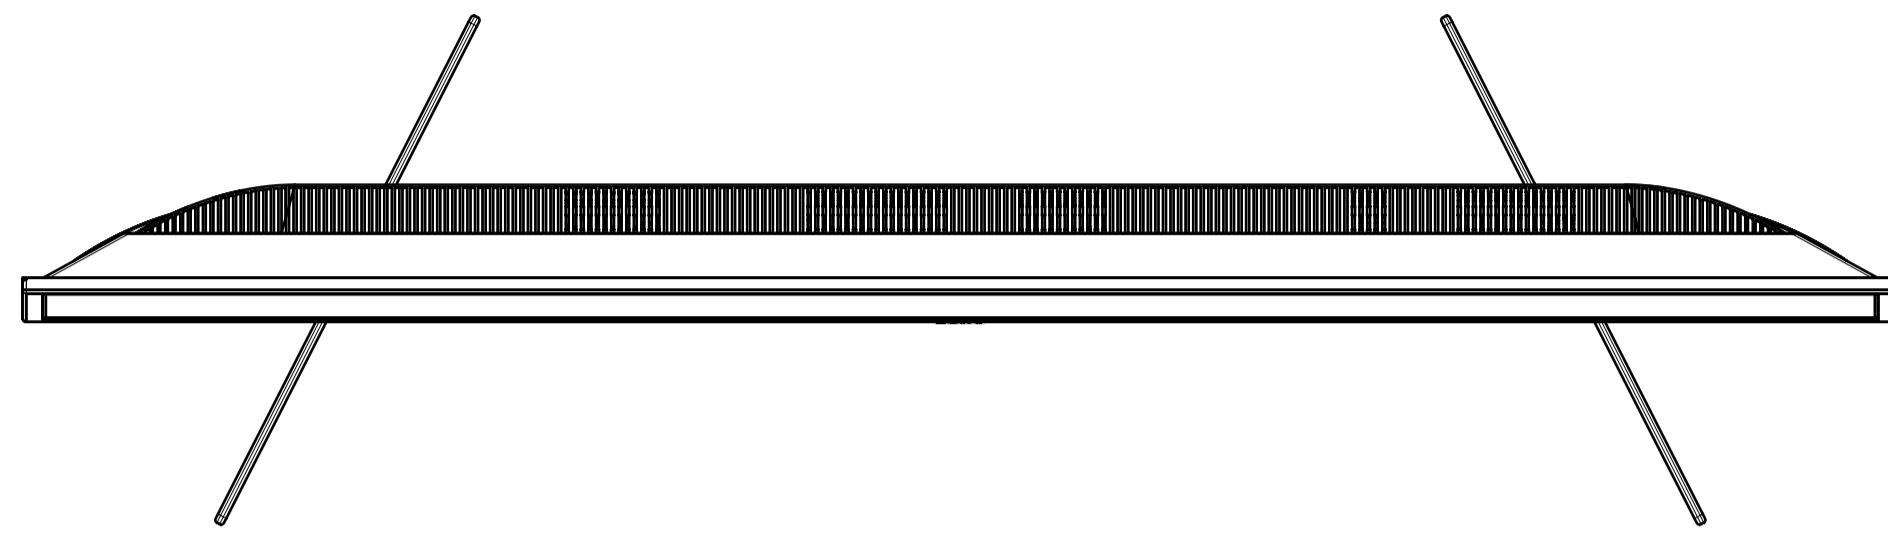

WITH STAND (KD55XG8196)

DESCRIPTION 1	LEGAL OWNER	SCALE
55(X800) EXTERIOR VIEW DRAWING	Sony Corporation	1:5
DESCRIPTION 2	PART NO.	SHEET/PAGES
55(X800) EXTERIOR VIEW DRAWING		2 / 4