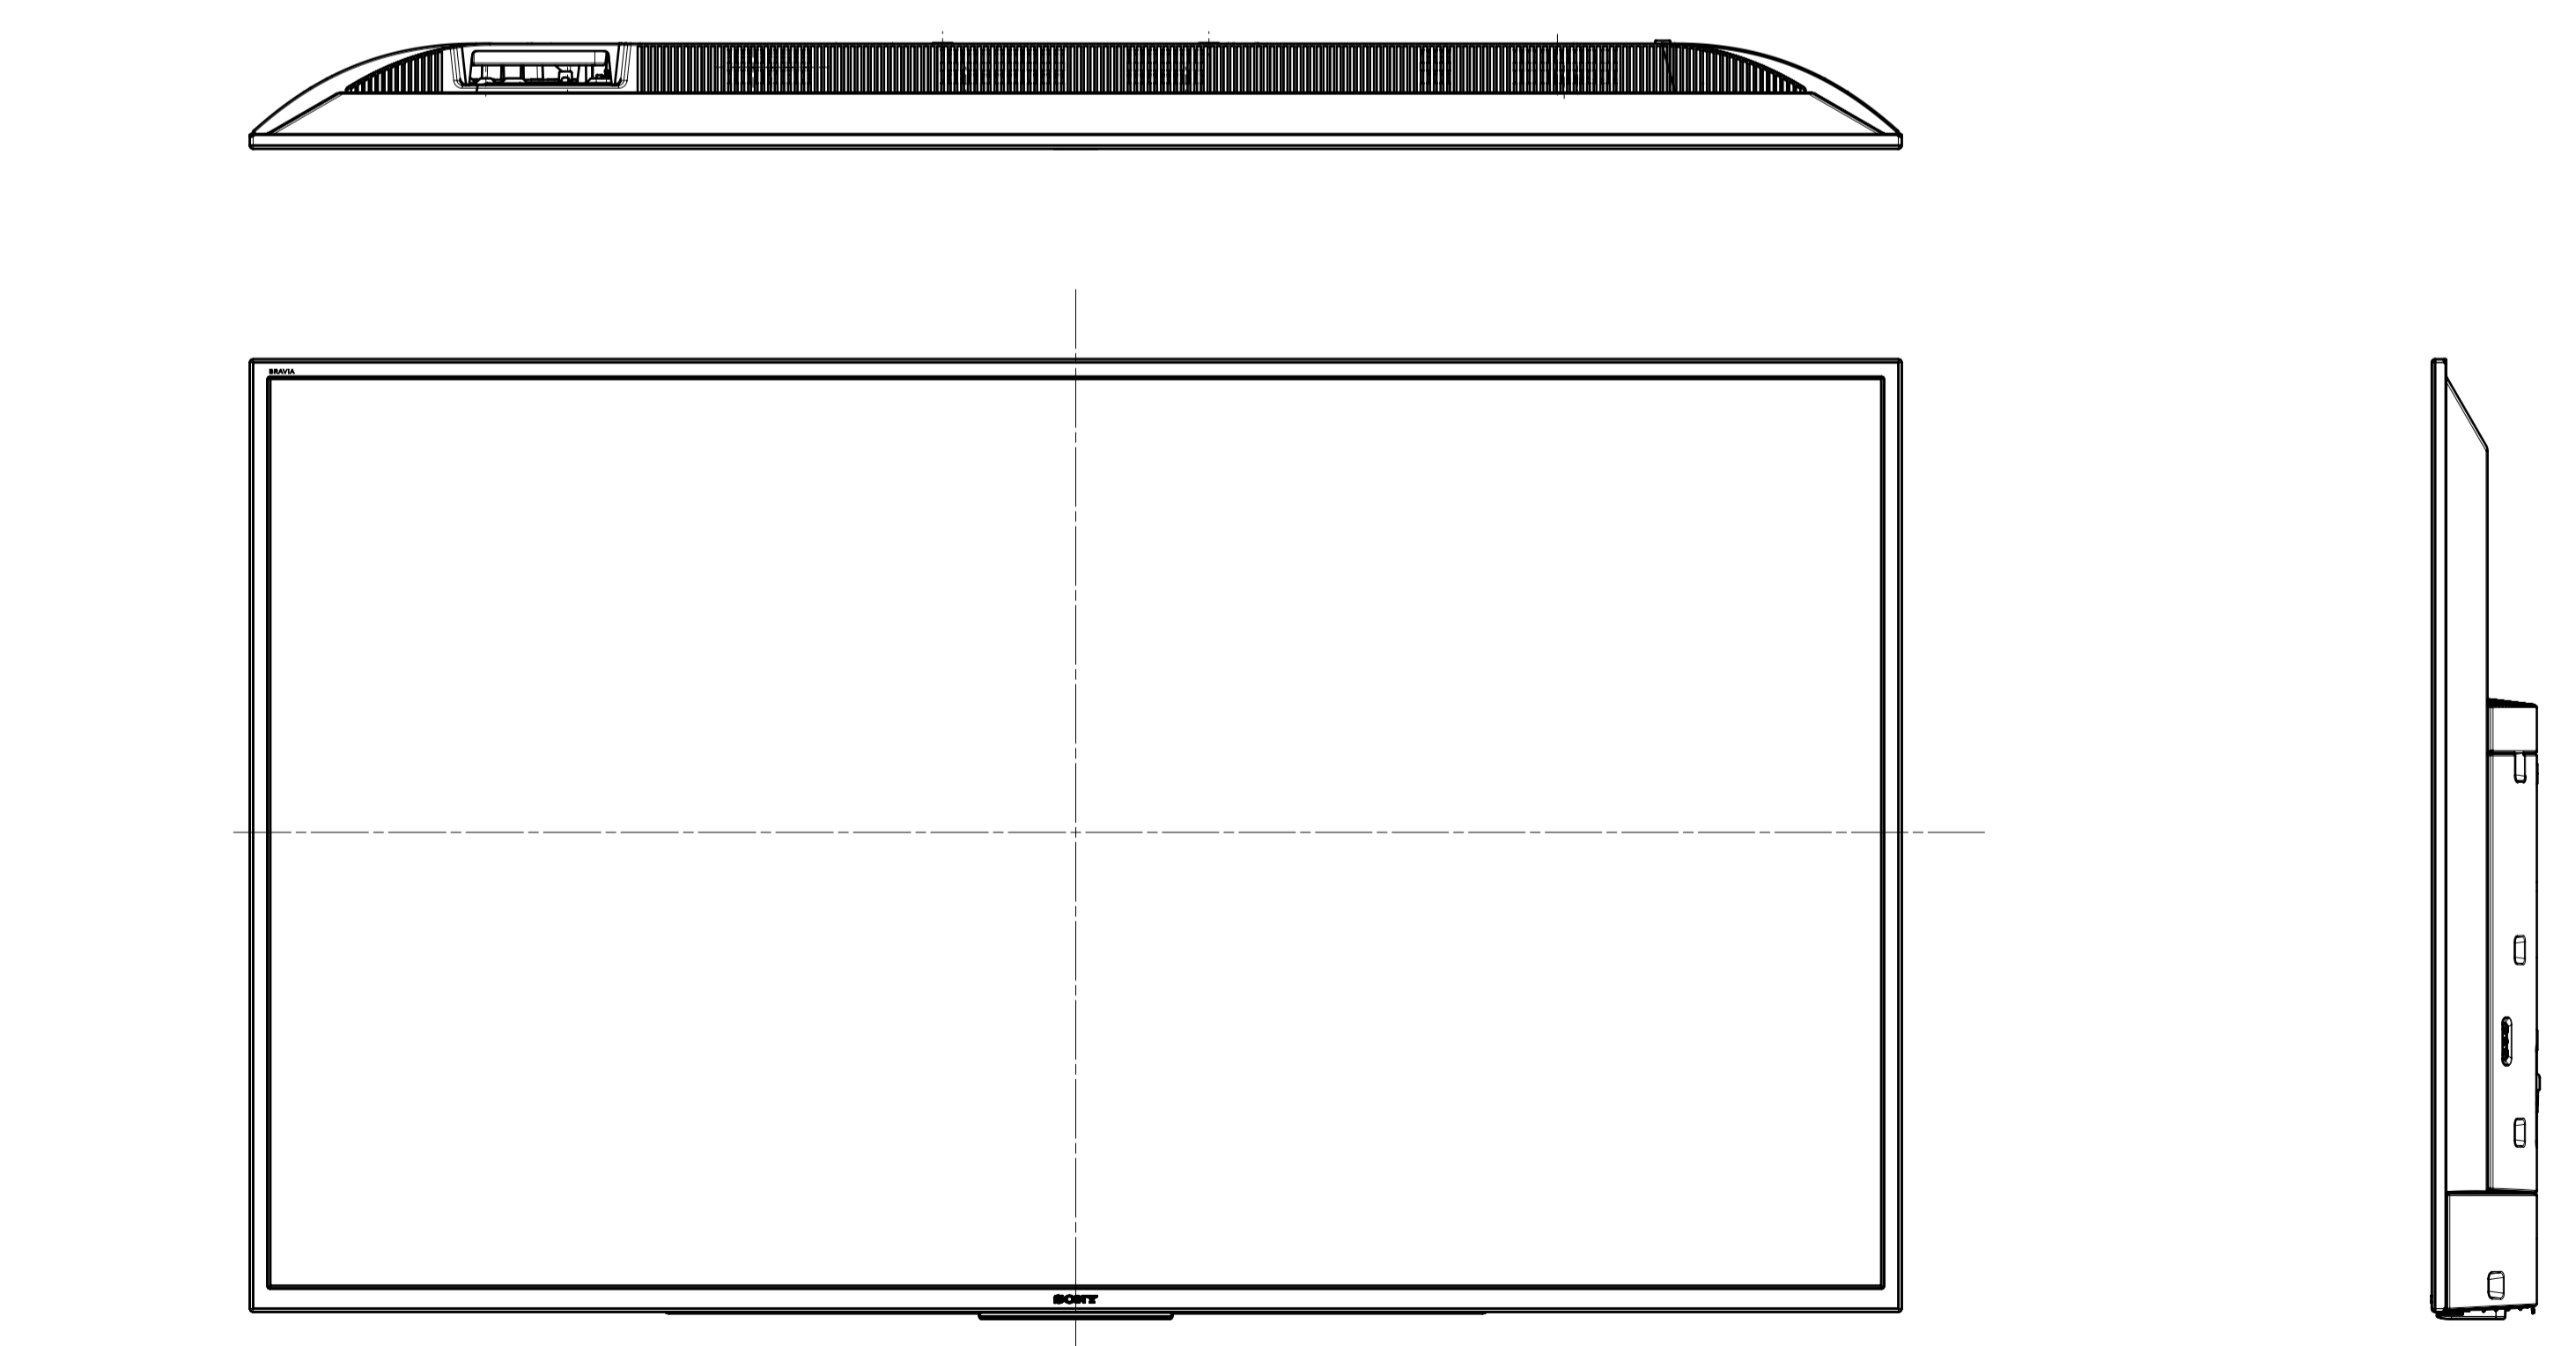

Area	JAPAN	NORTH AMERICA	LATIN AMERICA	EUROPE	EUROPE	GENERAL AREA	CHINA
Model Name	KJ-55X8000G	XBR-55X800G	XBR-55X800G	KD-55XG8096	KD-55XG8196	KD-55X8000G	KD-55X8000G
SV No.	SV-36212	SV-36375	SV-36163	SV-36207	SV-36383	SV-36191	SV-36202
DIMENSION	TV only (WxHxD)	1241x721x79(10.7) mm	1241x721x79(10.7) mm / 48 7/8 x 28 1/2 x 3 1/8(7/16) inch	1241x721x79(10.7) mm	Approx. 124.1x72.1x7.9(1.07) cm	Approx. 124.1x72.1x7.9(1.07) cm	Approx. 124.1x72.1x7.9(1.07) cm
	TV with Stand (WxHxD)	124.1x78.5x33.6 cm	1241x785x336 mm / 48 7/8 x 31 x 13 1/4 inch	1241x785x336 mm	Approx. 124.1x78.5x33.6 cm	Approx. 124.1x78.4x33.7 cm	Approx. 124.1x78.5x33.6 mm
	Media Receiver (WxHxD)	-	-	-	-	-	-
	Monitor only (WxHxD)	-	-	-	-	-	-
	Monitor with Stand (WxHxD)	-	-	-	-	-	-
	Media Receiver with Stand (WxHxD)	-	-	-	-	-	-
	Satellite Speaker (WxHxD)	-	-	-	-	-	-
	Stand Width	99.2 cm	992 mm / 39 1/8 inch	992 mm	Approx. 99.2 cm	Approx. 98.6 cm	Approx. 99.2 mm
	VESA Hole Pitch	20.0x20.0 cm	200x200 mm / 7 7/8 x 7 7/8 inch	200x200 mm	20.0x20.0 cm	20.0x20.0 cm	200x200 mm
WEIGHT	TV Only	16.1 Kg	16.1 Kg / 35.5 lb	16.1 Kg	Approx. 16.1 Kg	Approx. 16.1 Kg	Approx. 16.1 Kg
	TV With Stand	17.2 Kg	17.2 Kg / 37.9 lb	17.2 Kg	Approx. 17.2 Kg	Approx. 17.3 Kg	Approx. 17.2 Kg
	Media Receiver	-	-	-	-	-	-
	Monitor Only	-	-	-	-	-	-
	Monitor With Stand	-	-	-	-	-	-
	Media Receiver with Stand	-	-	-	-	-	-
	Satellite Speaker	-	-	-	-	-	-
Remarks							

WITH STAND (KD55XG8196)

DESCRIPTION 1	LEGAL OWNER	SCALE
55(X800) EXTERIOR VIEW DRAWING	Sony Corporation	1:5
DESCRIPTION 2	PART NO.	SHEET/PAGES
55(X800) EXTERIOR VIEW DRAWING		2 / 4

WITHOUT STAND

DESCRIPTION 1 55(X800) EXTERIOR VIEW DRAWING	LEGAL OWNER Sony Corporation	SCALE 1:1
DESCRIPTION 2 55(X800) EXTERIOR VIEW DRAWING	PART NO.	SHEET/PAGES 3 / 4

SU-WL450

SLIM MOUNT

STANDARD MOUNT

SONY STANDARD DRAWING

DESCRIPTION 1	LEGAL OWNER	SCALE
55(X800) EXTERIOR VIEW DRAWING	Sony Corporation	1:5
DESCRIPTION 2	PART NO.	SHEET/PAGES
55(X800) EXTERIOR VIEW DRAWING		4 / 4