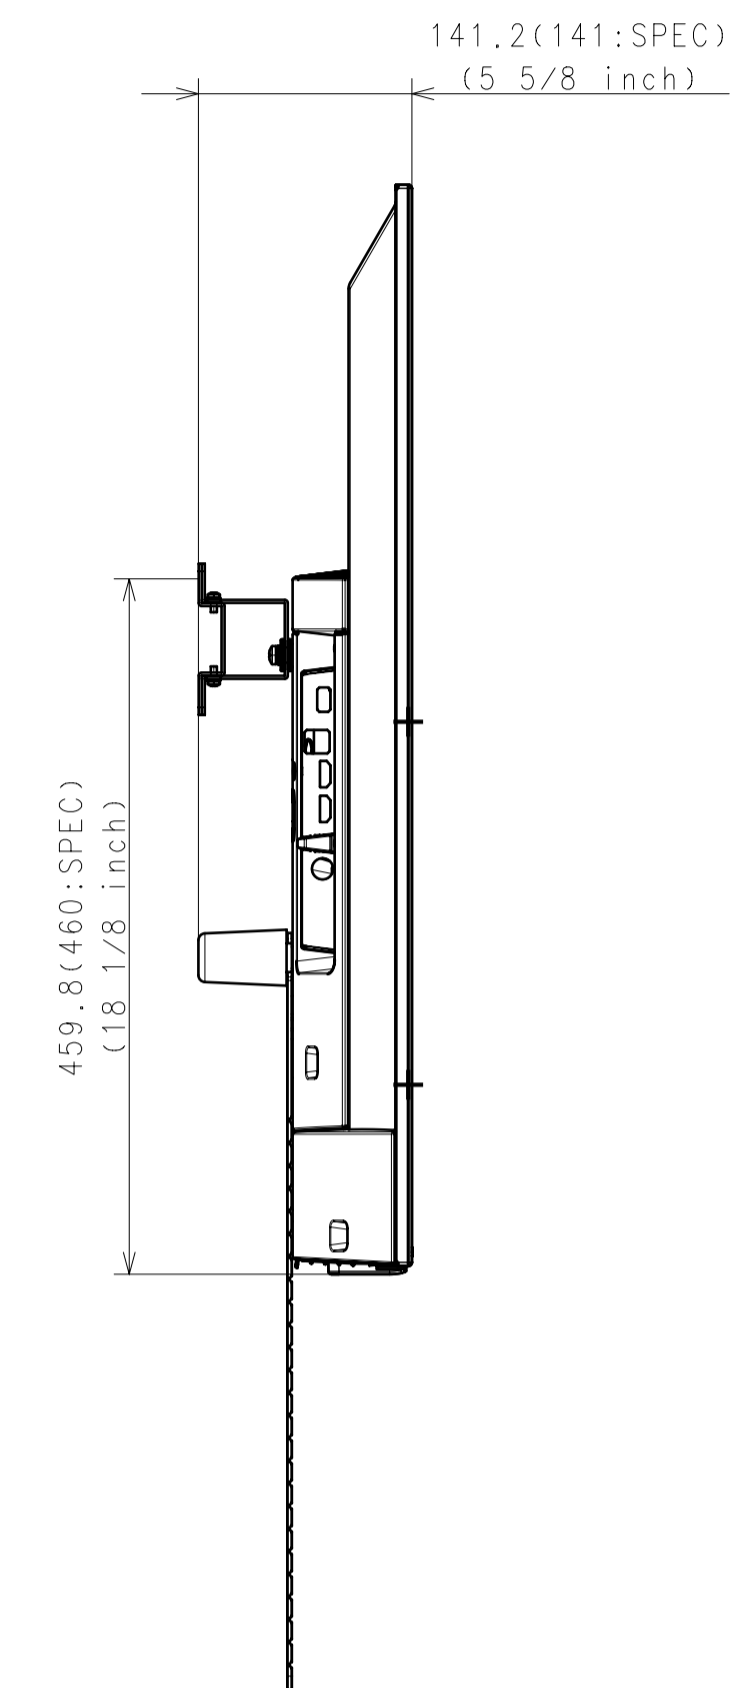

Area	JAPAN	NORTH AMERICA	LATIN AMERICA	EUROPE	EUROPE	GENERAL AREA	CHINA
Model Name	KJ-55X8000G	XBR-55X800G	XBR-55X800G	KD-55XG8096	KD-55XG8196	KD-55X8000G	KD-55X8000G
SV No.	SV-36212	SV-36375	SV-36163	SV-36207	SV-36383	SV-36191	SV-36202
DIMENSION	TV only (WxHxD)	1241x721x79(10.7) mm	1241x721x79(10.7) mm / 48 7/8 x 28 1/2 x 3 1/8(7/16) inch	1241x721x79(10.7) mm	Approx. 124.1x72.1x7.9(1.07) cm	Approx. 124.1x72.1x7.9(1.07) cm	Approx. 124.1x72.1x7.9(1.07) cm
	TV with Stand (WxHxD)	124.1x78.5x33.6 cm	1241x785x336 mm / 48 7/8 x 31 x 13 1/4 inch	1241x785x336 mm	Approx. 124.1x78.5x33.6 cm	Approx. 124.1x78.4x33.7 cm	Approx. 124.1x78.5x33.6 mm
	Media Receiver (WxHxD)	-	-	-	-	-	-
	Monitor only (WxHxD)	-	-	-	-	-	-
	Monitor with Stand (WxHxD)	-	-	-	-	-	-
	Media Receiver with Stand (WxHxD)	-	-	-	-	-	-
	Satellite Speaker (WxHxD)	-	-	-	-	-	-
	Stand Width	99.2 cm	992 mm / 39 1/8 inch	992 mm	Approx. 99.2 cm	Approx. 98.6 cm	Approx. 99.2 mm
	VESA Hole Pitch	20.0x20.0 cm	200x200 mm / 7 7/8 x 7 7/8 inch	200x200 mm	20.0x20.0 cm	20.0x20.0 cm	200x200 mm
WEIGHT	TV Only	16.1 Kg	16.1 Kg / 35.5 lb	16.1 Kg	Approx. 16.1 Kg	Approx. 16.1 Kg	Approx. 16.1 Kg
	TV With Stand	17.2 Kg	17.2 Kg / 37.9 lb	17.2 Kg	Approx. 17.2 Kg	Approx. 17.3 Kg	Approx. 17.2 Kg
	Media Receiver	-	-	-	-	-	-
	Monitor Only	-	-	-	-	-	-
	Monitor With Stand	-	-	-	-	-	-
	Media Receiver with Stand	-	-	-	-	-	-
	Satellite Speaker	-	-	-	-	-	-
Remarks							

WITH STAND (KD55XG8196)

DESCRIPTION 1	LEGAL OWNER	SCALE
55(X800) EXTERIOR VIEW DRAWING	Sony Corporation	1:5
DESCRIPTION 2	PART NO.	SHEET/PAGES
55(X800) EXTERIOR VIEW DRAWING		2 / 4

WITHOUT STAND

DESCRIPTION 1 55(X800) EXTERIOR VIEW DRAWING	LEGAL OWNER Sony Corporation	SCALE 1:1
DESCRIPTION 2 55(X800) EXTERIOR VIEW DRAWING	PART NO.	SHEET/PAGES 3 / 4

SU-WL450

SLIM MOUNT

STANDARD MOUNT

SONY STANDARD DRAWING

DESCRIPTION 1	LEGAL OWNER	SCALE
55(X800) EXTERIOR VIEW DRAWING	Sony Corporation	1:5
DESCRIPTION 2	PART NO.	SHEET/PAGES
55(X800) EXTERIOR VIEW DRAWING		4 / 4