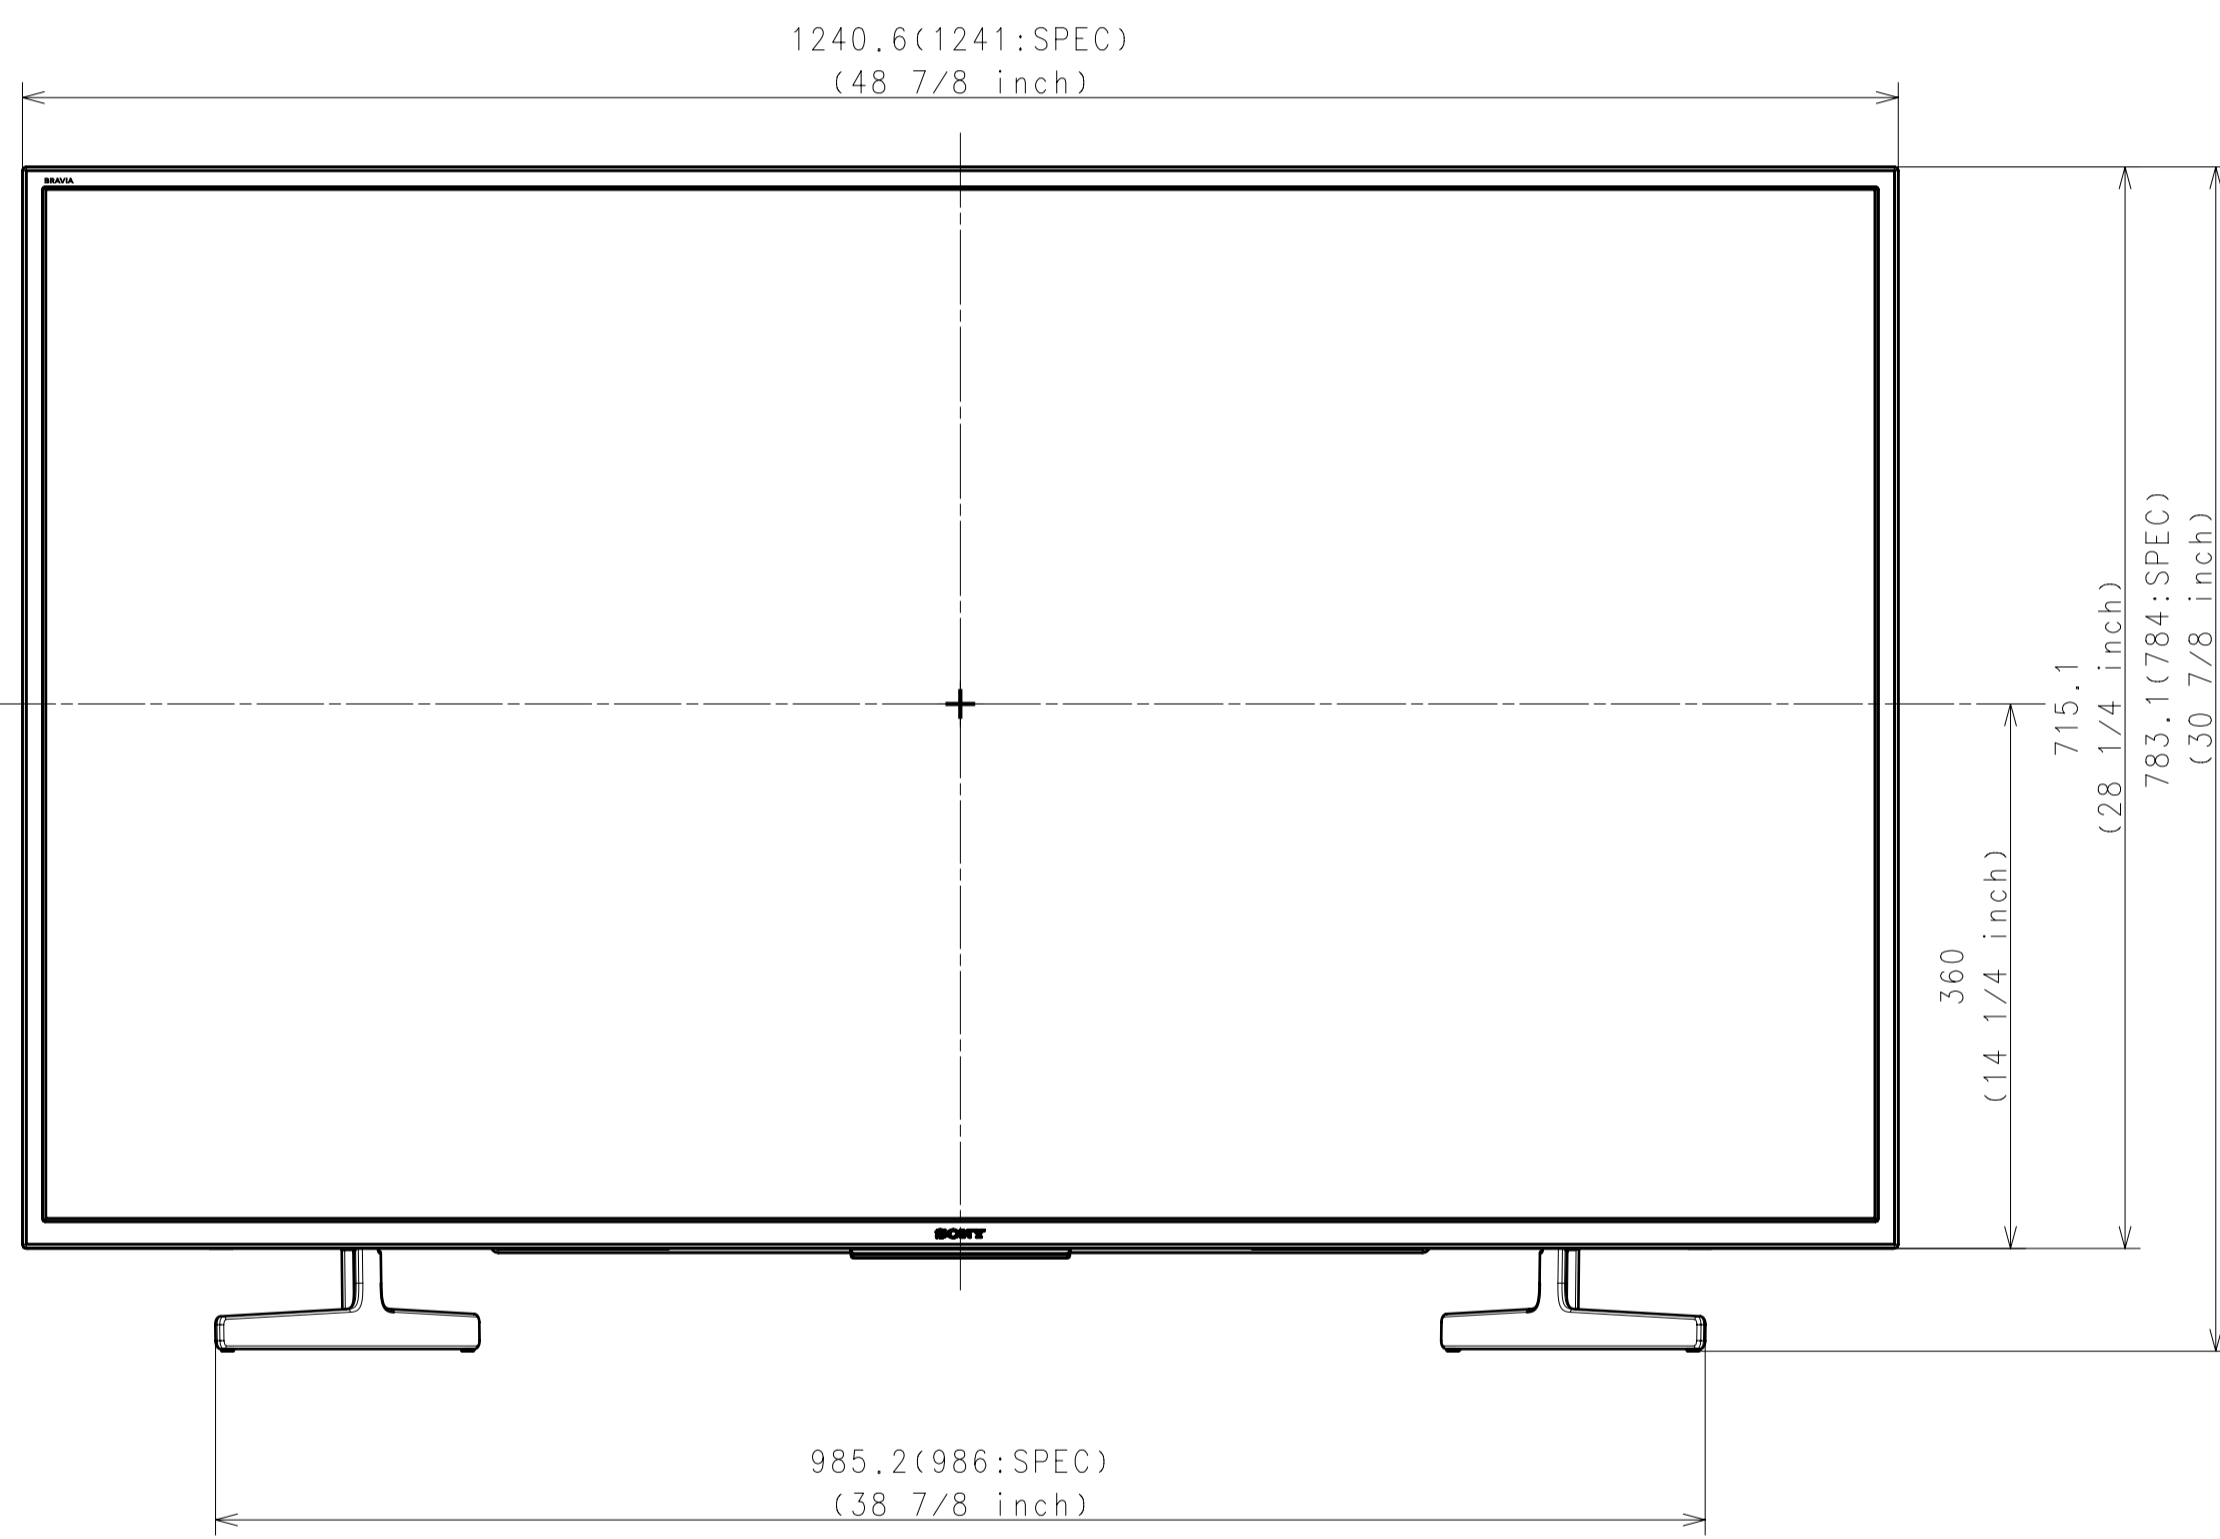

Area	JAPAN	NORTH AMERICA	LATIN AMERICA	EUROPE	EUROPE	GENERAL AREA	CHINA
Model Name	KJ-55X8000G	XBR-55X800G	XBR-55X800G	KD-55XG8096	KD-55XG8196	KD-55X8000G	KD-55X8000G
SV No.	SV-36212	SV-36375	SV-36163	SV-36207	SV-36383	SV-36191	SV-36202
DIMENSION	TV only (WxHxD)	1241x721x79(10.7) mm	1241x721x79(10.7) mm / 48 7/8 x 28 1/2 x 3 1/8(7/16) inch	1241x721x79(10.7) mm	Approx. 124.1x72.1x7.9(1.07) cm	Approx. 124.1x72.1x7.9(1.07) cm	Approx. 124.1x72.1x7.9(1.07) cm
	TV with Stand (WxHxD)	124.1x78.5x33.6 cm	1241x785x336 mm / 48 7/8 x 31 x 13 1/4 inch	1241x785x336 mm	Approx. 124.1x78.5x33.6 cm	Approx. 124.1x78.4x33.7 cm	Approx. 124.1x78.5x33.6 mm
	Media Receiver (WxHxD)	-	-	-	-	-	-
	Monitor only (WxHxD)	-	-	-	-	-	-
	Monitor with Stand (WxHxD)	-	-	-	-	-	-
	Media Receiver with Stand (WxHxD)	-	-	-	-	-	-
	Satellite Speaker (WxHxD)	-	-	-	-	-	-
	Stand Width	99.2 cm	992 mm / 39 1/8 inch	992 mm	Approx. 99.2 cm	Approx. 98.6 cm	Approx. 99.2 mm
	VESA Hole Pitch	20.0x20.0 cm	200x200 mm / 7 7/8 x 7 7/8 inch	200x200 mm	20.0x20.0 cm	20.0x20.0 cm	200x200 mm
WEIGHT	TV Only	16.1 Kg	16.1 Kg / 35.5 lb	16.1 Kg	Approx. 16.1 Kg	Approx. 16.1 Kg	Approx. 16.1 Kg
	TV With Stand	17.2 Kg	17.2 Kg / 37.9 lb	17.2 Kg	Approx. 17.2 Kg	Approx. 17.3 Kg	Approx. 17.2 Kg
	Media Receiver	-	-	-	-	-	-
	Monitor Only	-	-	-	-	-	-
	Monitor With Stand	-	-	-	-	-	-
	Media Receiver with Stand	-	-	-	-	-	-
	Satellite Speaker	-	-	-	-	-	-
Remarks							

WITH STAND (KD55XG8196)

DESCRIPTION 1	LEGAL OWNER	SCALE
55(X800) EXTERIOR VIEW DRAWING	Sony Corporation	1:5
DESCRIPTION 2	PART NO.	SHEET/PAGES
55(X800) EXTERIOR VIEW DRAWING		2 / 4

WITHOUT STAND

DESCRIPTION 1 55(X800) EXTERIOR VIEW DRAWING	LEGAL OWNER Sony Corporation	SCALE 1:1
DESCRIPTION 2 55(X800) EXTERIOR VIEW DRAWING	PART NO.	SHEET/PAGES 3 / 4

SU-WL450

SLIM MOUNT

STANDARD MOUNT

SONY STANDARD DRAWING

DESCRIPTION 1	LEGAL OWNER	SCALE
55(X800) EXTERIOR VIEW DRAWING	Sony Corporation	1:5
DESCRIPTION 2	PART NO.	SHEET/PAGES
55(X800) EXTERIOR VIEW DRAWING		4 / 4