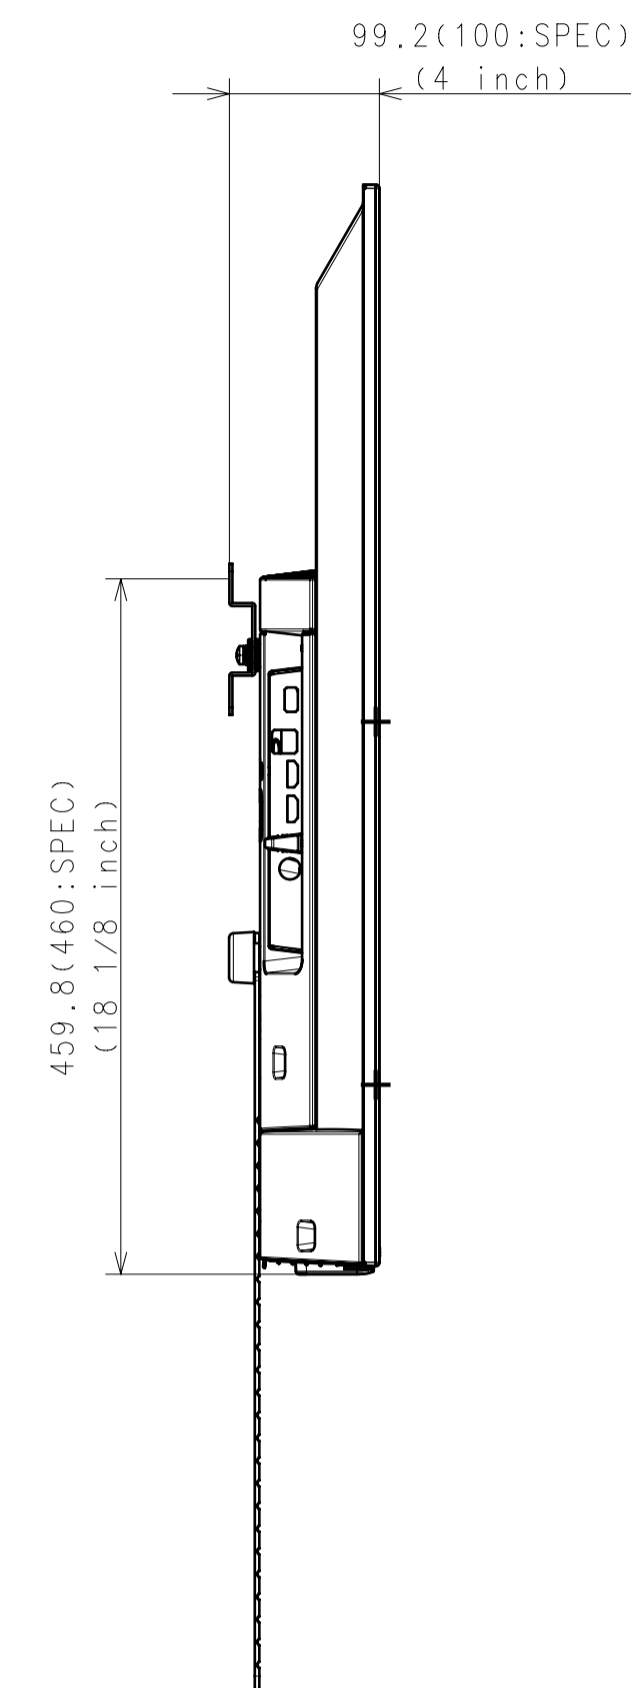

Area	JAPAN	NORTH AMERICA	LATIN AMERICA	EUROPE	EUROPE	GENERAL AREA	CHINA
Model Name	KJ-55X8000G	XBR-55X800G	XBR-55X800G	KD-55XG8096	KD-55XG8196	KD-55X8000G	KD-55X8000G
SV No.	SV-36212	SV-36375	SV-36163	SV-36207	SV-36383	SV-36191	SV-36202
DIMENSION	TV only (WxHxD)	1241x721x79(10.7) mm	1241x721x79(10.7) mm / 48 7/8 x 28 1/2 x 3 1/8(7/16) inch	1241x721x79(10.7) mm	Approx. 124.1x72.1x7.9(1.07) cm	Approx. 124.1x72.1x7.9(1.07) cm	Approx. 124.1x72.1x7.9(1.07) cm
	TV with Stand (WxHxD)	124.1x78.5x33.6 cm	1241x785x336 mm / 48 7/8 x 31 x 13 1/4 inch	1241x785x336 mm	Approx. 124.1x78.5x33.6 cm	Approx. 124.1x78.4x33.7 cm	Approx. 124.1x78.5x33.6 mm
	Media Receiver (WxHxD)	-	-	-	-	-	-
	Monitor only (WxHxD)	-	-	-	-	-	-
	Monitor with Stand (WxHxD)	-	-	-	-	-	-
	Media Receiver with Stand (WxHxD)	-	-	-	-	-	-
	Satellite Speaker (WxHxD)	-	-	-	-	-	-
	Stand Width	99.2 cm	992 mm / 39 1/8 inch	992 mm	Approx. 99.2 cm	Approx. 98.6 cm	Approx. 99.2 mm
	VESA Hole Pitch	20.0x20.0 cm	200x200 mm / 7 7/8 x 7 7/8 inch	200x200 mm	20.0x20.0 cm	20.0x20.0 cm	200x200 mm
WEIGHT	TV Only	16.1 Kg	16.1 Kg / 35.5 lb	16.1 Kg	Approx. 16.1 Kg	Approx. 16.1 Kg	Approx. 16.1 Kg
	TV With Stand	17.2 Kg	17.2 Kg / 37.9 lb	17.2 Kg	Approx. 17.2 Kg	Approx. 17.3 Kg	Approx. 17.2 Kg
	Media Receiver	-	-	-	-	-	-
	Monitor Only	-	-	-	-	-	-
	Monitor With Stand	-	-	-	-	-	-
	Media Receiver with Stand	-	-	-	-	-	-
	Satellite Speaker	-	-	-	-	-	-
Remarks							

WITH STAND (KD55XG8196)

DESCRIPTION 1	LEGAL OWNER	SCALE
55(X800) EXTERIOR VIEW DRAWING	Sony Corporation	1:5
DESCRIPTION 2	PART NO.	SHEET/PAGES
55(X800) EXTERIOR VIEW DRAWING		2 / 4

WITHOUT STAND

DESCRIPTION 1 55(X800) EXTERIOR VIEW DRAWING	LEGAL OWNER Sony Corporation	SCALE 1:1
DESCRIPTION 2 55(X800) EXTERIOR VIEW DRAWING	PART NO.	SHEET/PAGES 3 / 4

SU-WL450

SLIM MOUNT

STANDARD MOUNT

SONY STANDARD DRAWING

DESCRIPTION 1	LEGAL OWNER	SCALE
55(X800) EXTERIOR VIEW DRAWING	Sony Corporation	1:5
DESCRIPTION 2	PART NO.	SHEET/PAGES
55(X800) EXTERIOR VIEW DRAWING		4 / 4