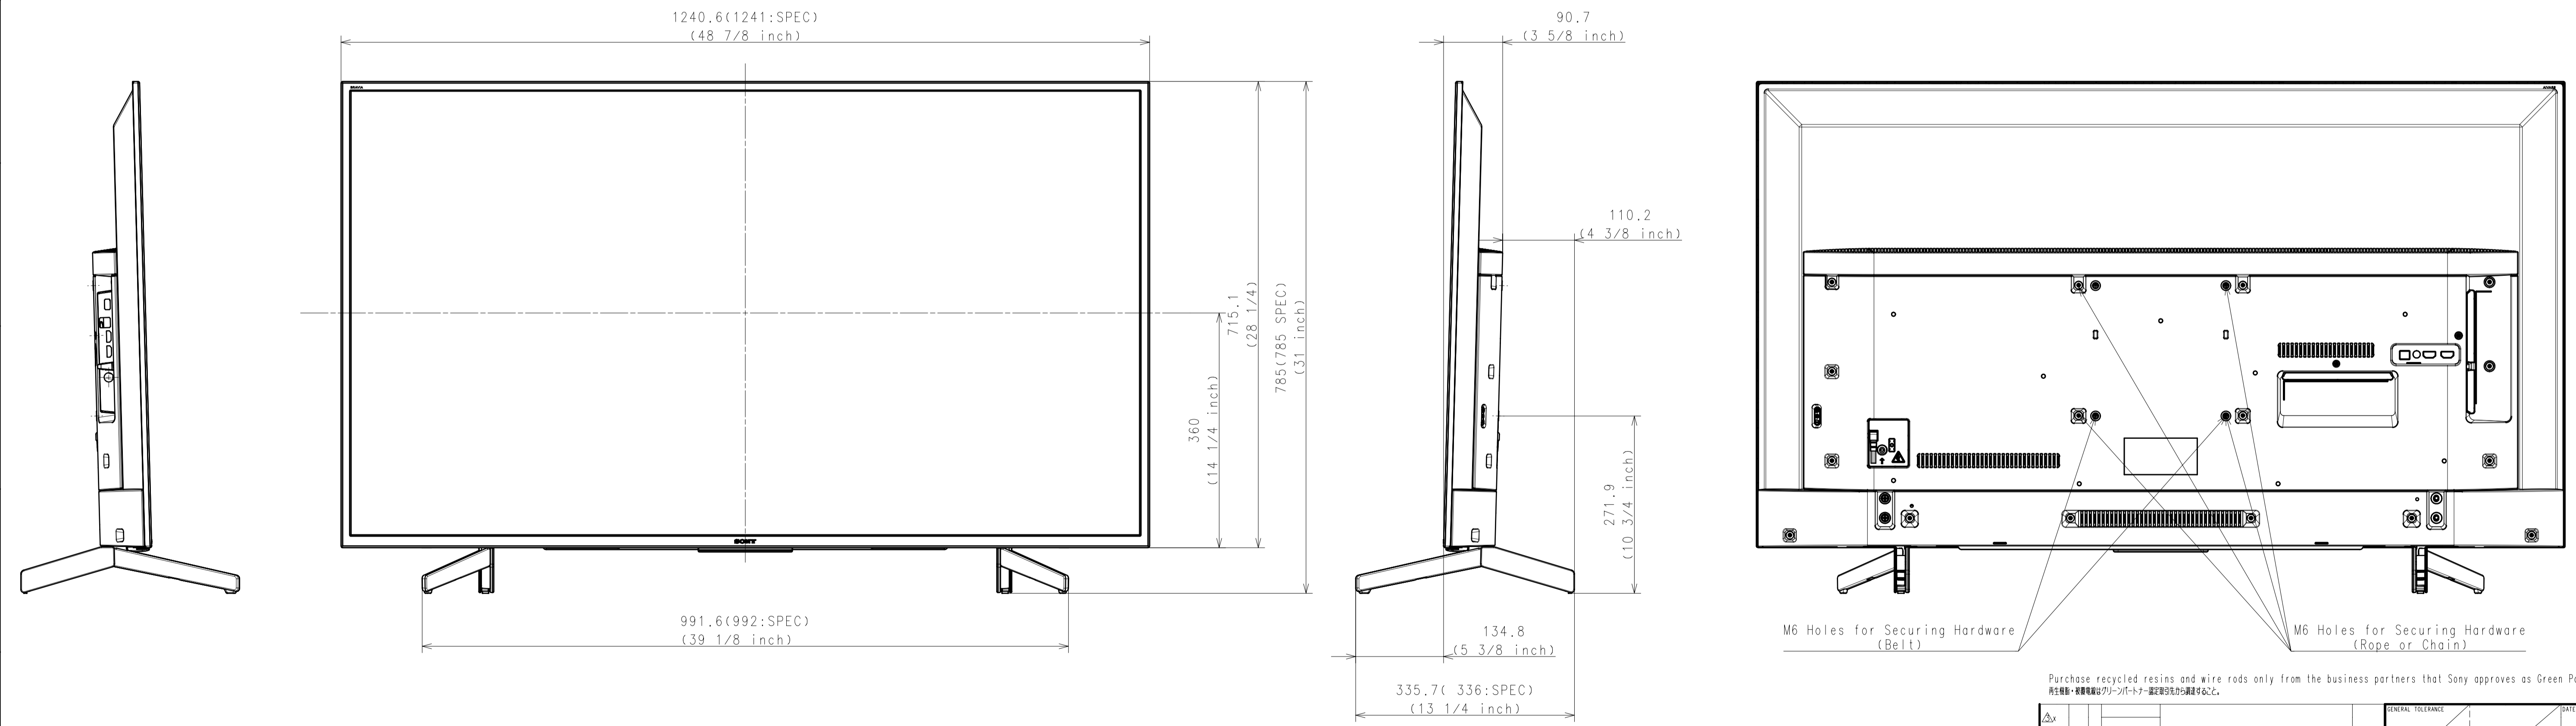

Area	JAPAN	NORTH AMERICA	LATIN AMERICA	EUROPE	EUROPE	GENERAL AREA	CHINA
Model Name	KJ-55X8000G	XBR-55X800G	XBR-55X800G	KD-55XG8096	KD-55XG8196	KD-55X8000G	KD-55X8000G
SV No.	SV-36212	SV-36375	SV-36163	SV-36207	SV-36383	SV-36191	SV-36202
DIMENSION	TV only (WxHxD)	1241x721x79(10.7) mm	1241x721x79(10.7) mm / 48 7/8 x 28 1/2 x 3 1/8(7/16) inch	1241x721x79(10.7) mm	Approx. 124.1x72.1x7.9(1.07) cm	Approx. 124.1x72.1x7.9(1.07) cm	Approx. 124.1x72.1x7.9(1.07) cm
	TV with Stand (WxHxD)	124.1x78.5x33.6 cm	1241x785x336 mm / 48 7/8 x 31 x 13 1/4 inch	1241x785x336 mm	Approx. 124.1x78.5x33.6 cm	Approx. 124.1x78.4x33.7 cm	Approx. 124.1x78.5x33.6 mm
	Media Receiver (WxHxD)	-	-	-	-	-	-
	Monitor only (WxHxD)	-	-	-	-	-	-
	Monitor with Stand (WxHxD)	-	-	-	-	-	-
	Media Receiver with Stand (WxHxD)	-	-	-	-	-	-
	Satellite Speaker (WxHxD)	-	-	-	-	-	-
	Stand Width	99.2 cm	992 mm / 39 1/8 inch	992 mm	Approx. 99.2 cm	Approx. 98.6 cm	Approx. 99.2 mm
	VESA Hole Pitch	20.0x20.0 cm	200x200 mm / 7 7/8 x 7 7/8 inch	200x200 mm	20.0x20.0 cm	20.0x20.0 cm	200x200 mm
WEIGHT	TV Only	16.1 Kg	16.1 Kg / 35.5 lb	16.1 Kg	Approx. 16.1 Kg	Approx. 16.1 Kg	Approx. 16.1 Kg
	TV With Stand	17.2 Kg	17.2 Kg / 37.9 lb	17.2 Kg	Approx. 17.2 Kg	Approx. 17.3 Kg	Approx. 17.2 Kg
	Media Receiver	-	-	-	-	-	-
	Monitor Only	-	-	-	-	-	-
	Monitor With Stand	-	-	-	-	-	-
	Media Receiver with Stand	-	-	-	-	-	-
	Satellite Speaker	-	-	-	-	-	-
Remarks							

WITH STAND (except KD55XG8196)

Purchase recycled resins and wire rods only from the business partners that Sony approves as Green Partners.
再生樹脂・電線電纜はグリーンパートナー認定製品から調達すること。

△X △Y △Z		GENERAL TOLERANCE DATE OF ISSUE	
HISTORY X COUNT SUFFIX RELEASE NO. DATE		DOCUMENT TYPE PART TOLERANCING DRAWING (JIS & ISO/IEC 8015)	
LEGAL OWNER Sony Corporation		MATERIAL COLOR FINISH COLOR	
RESPONSIBLE DEPARTMENT PLANNED BY 2018.11.7 U. Ito DRAWN BY 2018.11.7 U. Ito		ORIGINAL MODEL DESCRIPTION 55(X800) EXTERIOR VIEW DRAWING TENTATIVE MODEL 55(X800) EXTERIOR VIEW DRAWING	
CHECKED BY APPROVED BY SCALE 1:1		SIZE A1 UNIT mm SHEET/PAGES 1/4