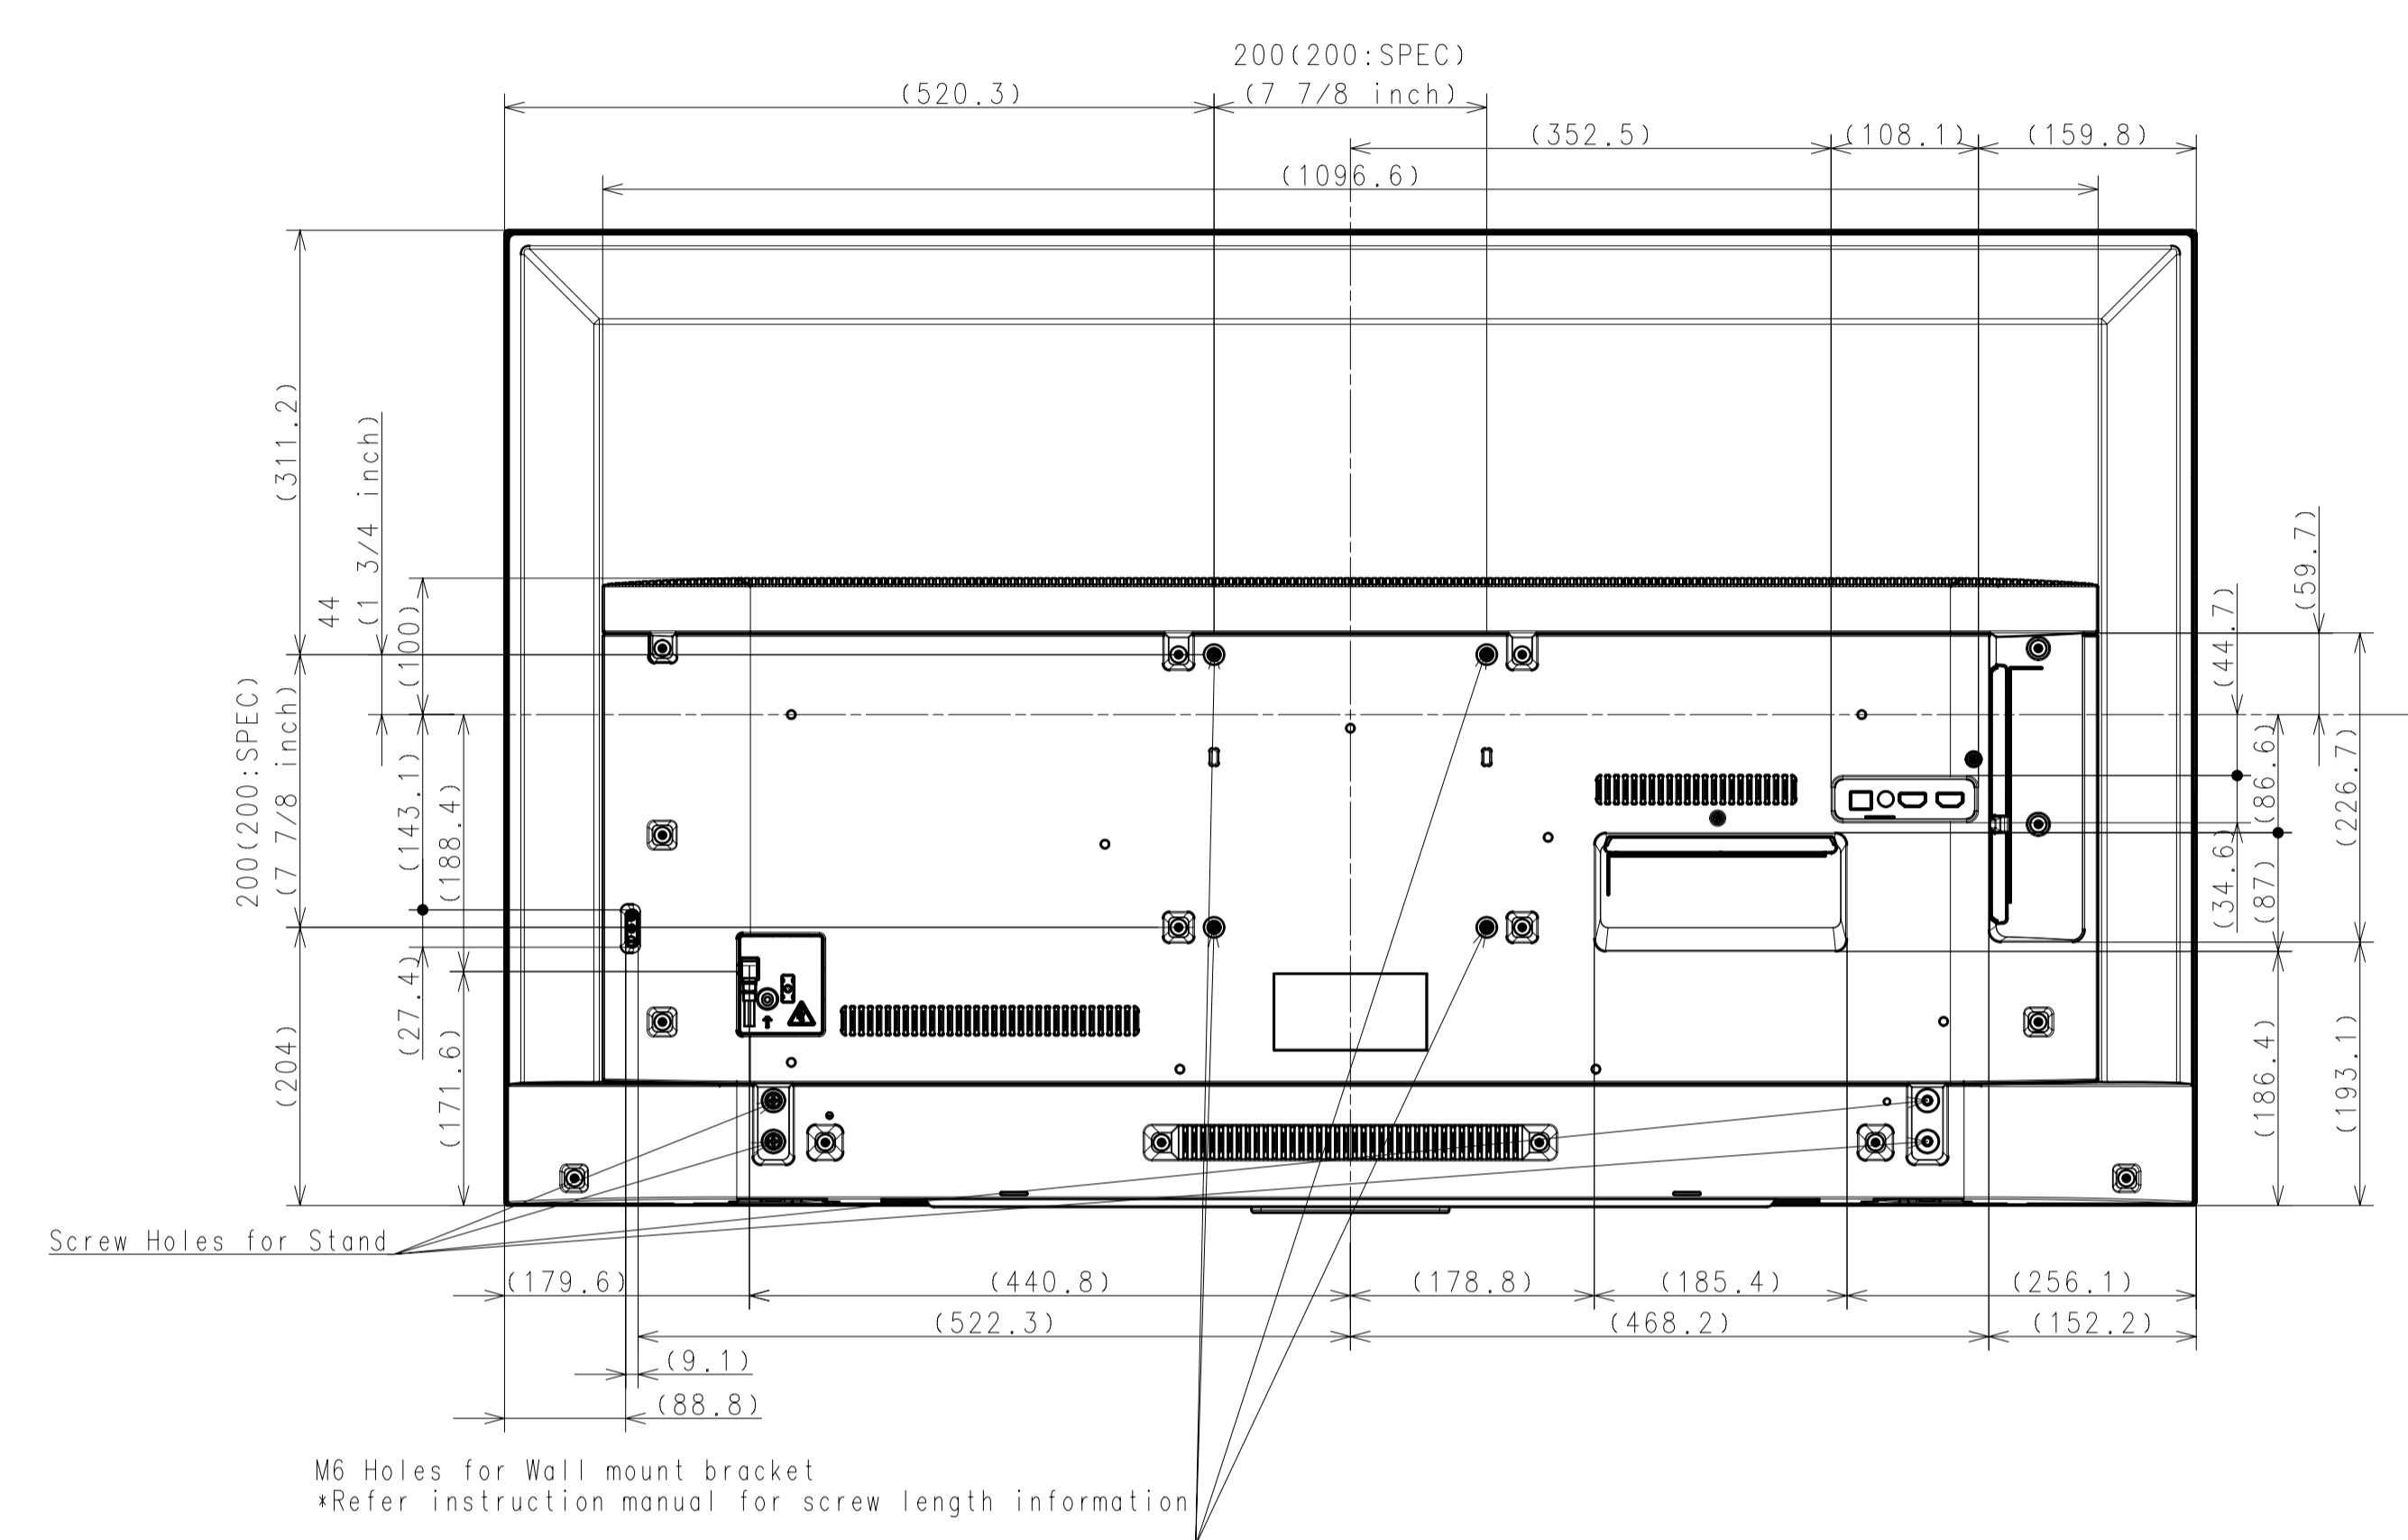

Area	JAPAN	NORTH AMERICA	LATIN AMERICA	EUROPE	EUROPE	GENERAL AREA	CHINA
Model Name	KJ-55X8000G	XBR-55X800G	XBR-55X800G	KD-55XG8096	KD-55XG8196	KD-55X8000G	KD-55X8000G
SV No.	SV-36212	SV-36375	SV-36163	SV-36207	SV-36383	SV-36191	SV-36202
DIMENSION	TV only (WxHxD)	1241x721x79(10.7) mm	1241x721x79(10.7) mm / 48 7/8 x 28 1/2 x 3 1/8(7/16) inch	1241x721x79(10.7) mm	Approx. 124.1x72.1x7.9(1.07) cm	Approx. 124.1x72.1x7.9(1.07) cm	Approx. 124.1x72.1x7.9(1.07) cm
	TV with Stand (WxHxD)	124.1x78.5x33.6 cm	1241x785x336 mm / 48 7/8 x 31 x 13 1/4 inch	1241x785x336 mm	Approx. 124.1x78.5x33.6 cm	Approx. 124.1x78.4x33.7 cm	Approx. 124.1x78.5x33.6 mm
	Media Receiver (WxHxD)	-	-	-	-	-	-
	Monitor only (WxHxD)	-	-	-	-	-	-
	Monitor with Stand (WxHxD)	-	-	-	-	-	-
	Media Receiver with Stand (WxHxD)	-	-	-	-	-	-
	Satellite Speaker (WxHxD)	-	-	-	-	-	-
	Stand Width	99.2 cm	992 mm / 39 1/8 inch	992 mm	Approx. 99.2 cm	Approx. 98.6 cm	Approx. 99.2 mm
	VESA Hole Pitch	20.0x20.0 cm	200x200 mm / 7 7/8 x 7 7/8 inch	200x200 mm	20.0x20.0 cm	20.0x20.0 cm	200x200 mm
WEIGHT	TV Only	16.1 Kg	16.1 Kg / 35.5 lb	16.1 Kg	Approx. 16.1 Kg	Approx. 16.1 Kg	Approx. 16.1 Kg
	TV With Stand	17.2 Kg	17.2 Kg / 37.9 lb	17.2 Kg	Approx. 17.2 Kg	Approx. 17.3 Kg	Approx. 17.2 Kg
	Media Receiver	-	-	-	-	-	-
	Monitor Only	-	-	-	-	-	-
	Monitor With Stand	-	-	-	-	-	-
	Media Receiver with Stand	-	-	-	-	-	-
	Satellite Speaker	-	-	-	-	-	-
Remarks							

WITH STAND (KD55XG8196)

DESCRIPTION 1	LEGAL OWNER	SCALE
55(X800) EXTERIOR VIEW DRAWING	Sony Corporation	1:5
DESCRIPTION 2	PART NO.	SHEET/PAGES
55(X800) EXTERIOR VIEW DRAWING		2 / 4

WITHOUT STAND

DESCRIPTION 1 55(X800) EXTERIOR VIEW DRAWING	LEGAL OWNER Sony Corporation	SCALE 1:1
DESCRIPTION 2 55(X800) EXTERIOR VIEW DRAWING	PART NO.	SHEET/PAGES 3 / 4

SU-WL450

SLIM MOUNT

STANDARD MOUNT

SONY STANDARD DRAWING

DESCRIPTION 1	LEGAL OWNER	SCALE
55(X800) EXTERIOR VIEW DRAWING	Sony Corporation	1:5
DESCRIPTION 2	PART NO.	SHEET/PAGES
55(X800) EXTERIOR VIEW DRAWING		4 / 4