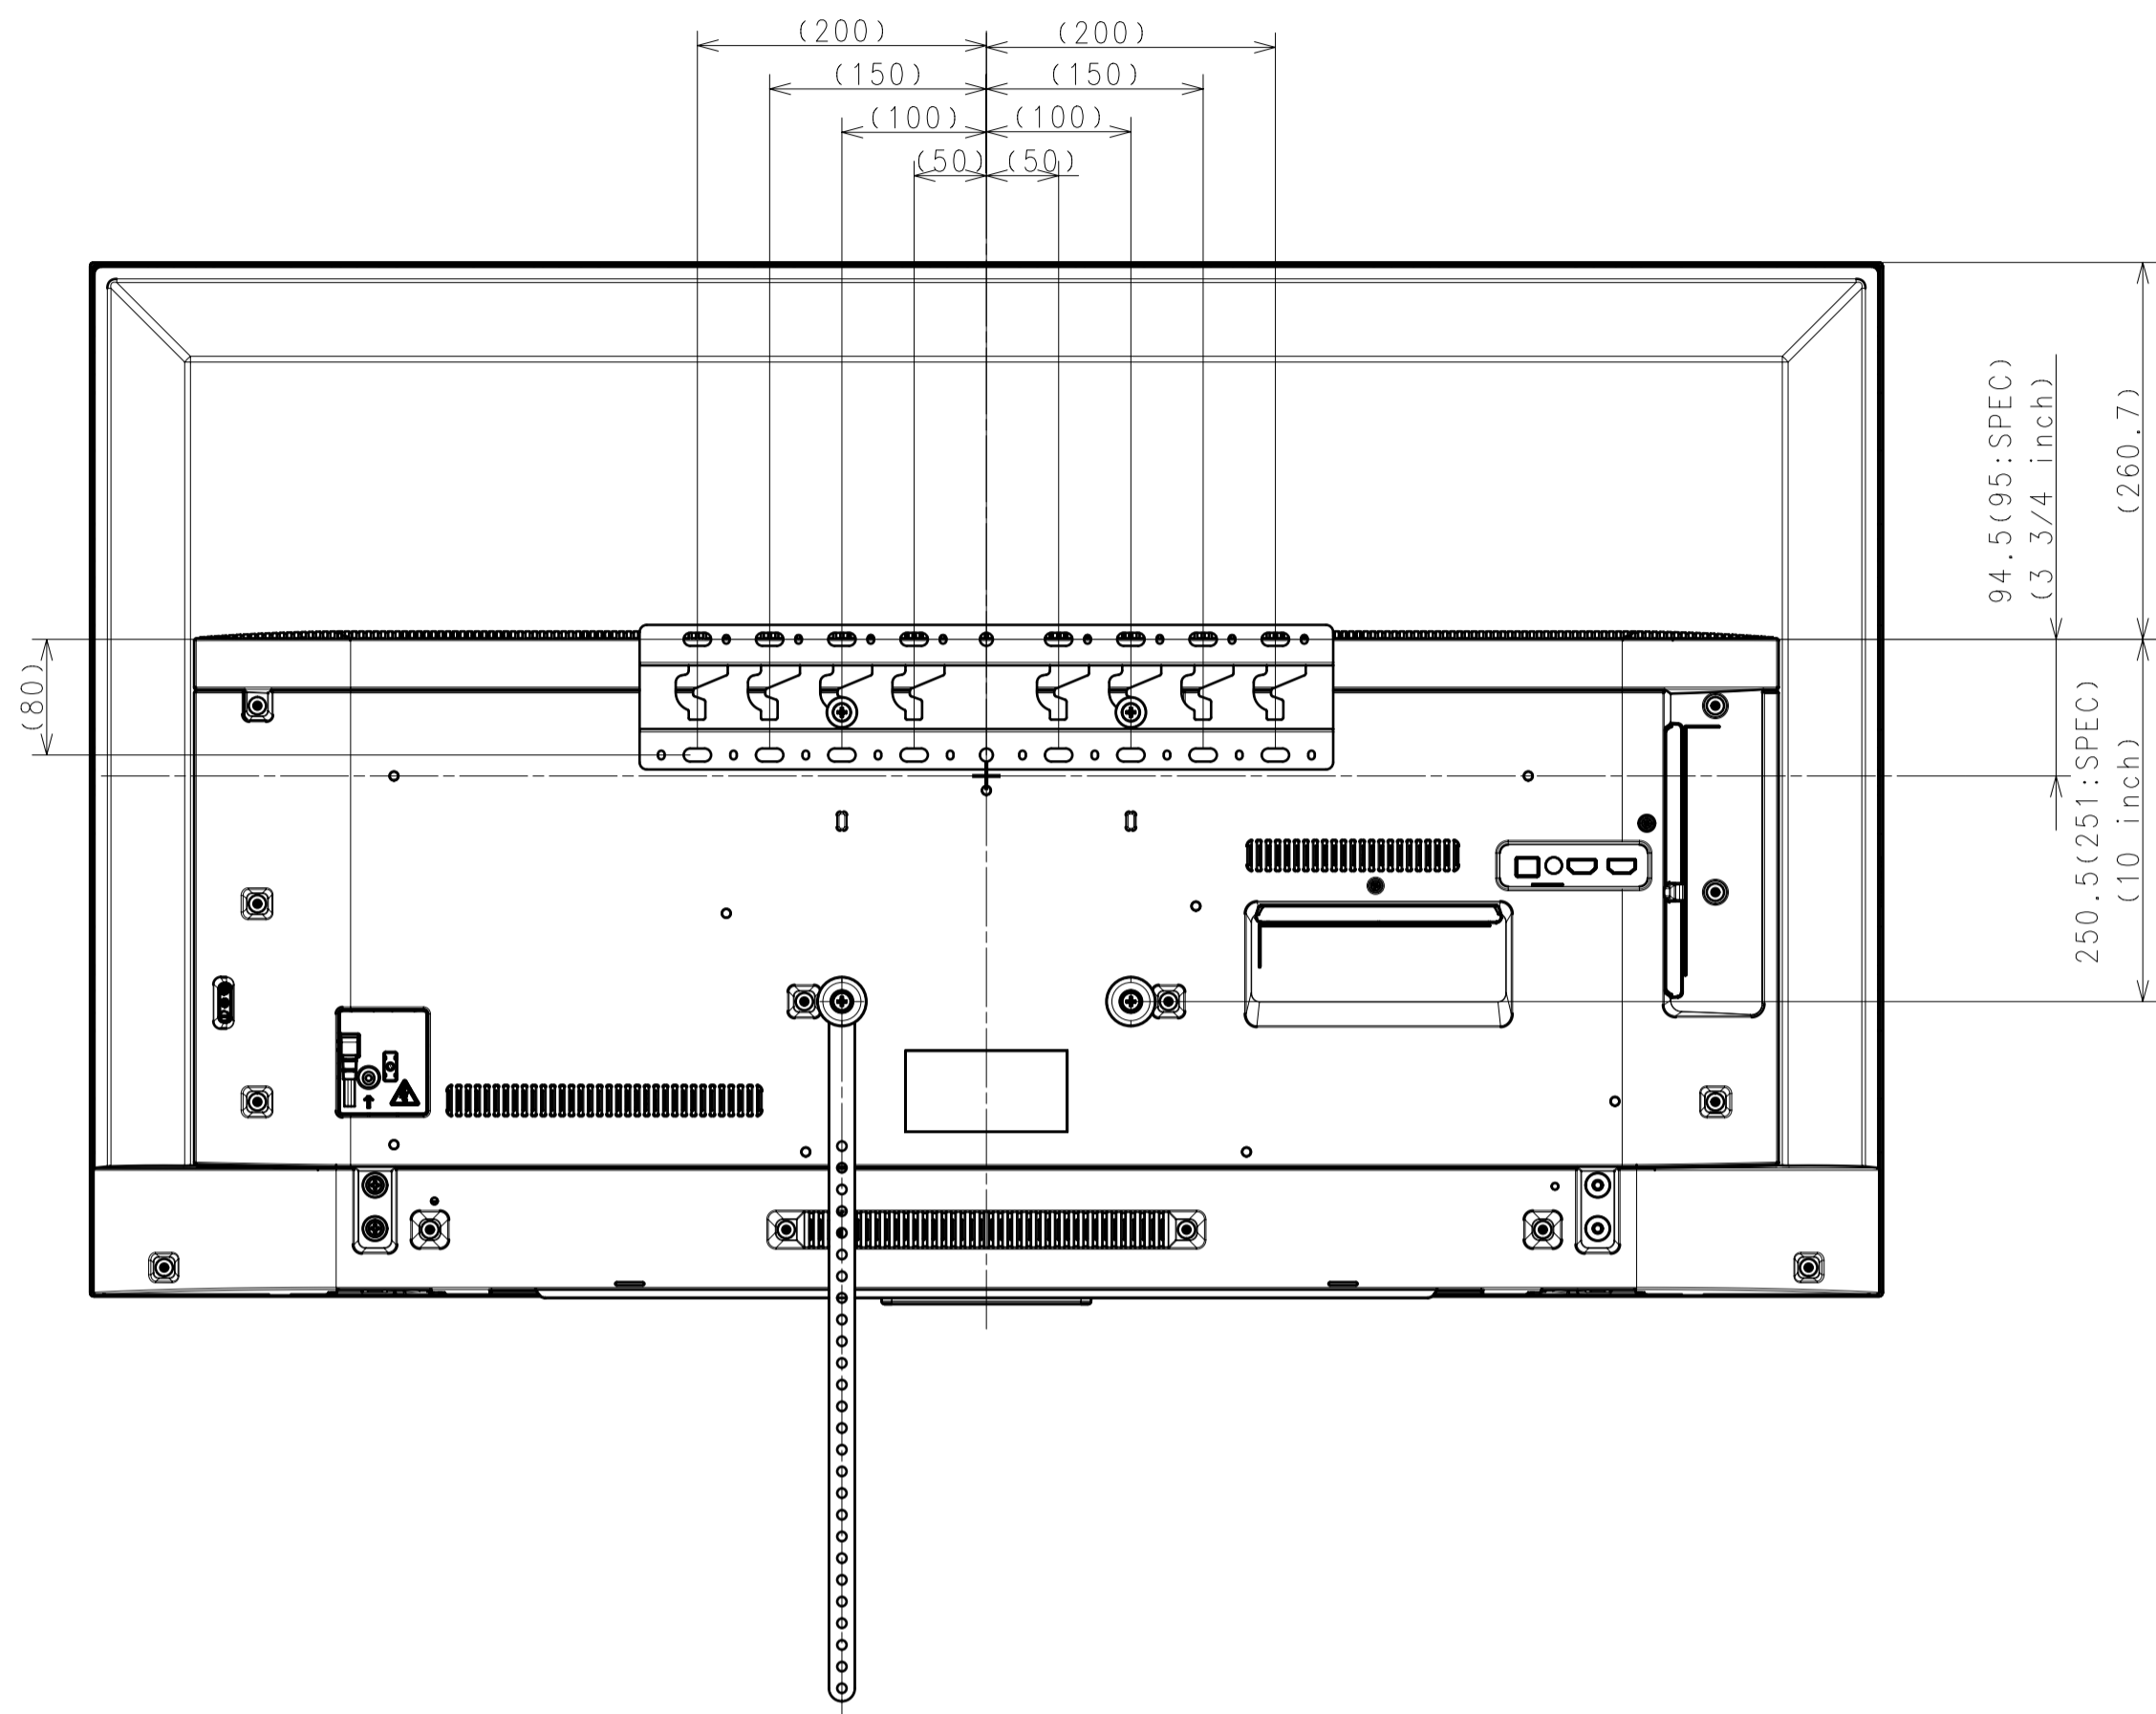

Area	JAPAN	NORTH AMERICA	LATIN AMERICA	EUROPE	EUROPE	GENERAL AREA	CHINA
Model Name	KJ-55X8000G	XBR-55X800G	XBR-55X800G	KD-55XG8096	KD-55XG8196	KD-55X8000G	KD-55X8000G
SV No.	SV-36212	SV-36375	SV-36163	SV-36207	SV-36383	SV-36191	SV-36202
DIMENSION	TV only (WxHxD)	1241x721x79(10.7) mm	1241x721x79(10.7) mm / 48 7/8 x 28 1/2 x 3 1/8(7/16) inch	1241x721x79(10.7) mm	Approx. 124.1x72.1x7.9(1.07) cm	Approx. 124.1x72.1x7.9(1.07) cm	Approx. 124.1x72.1x7.9(1.07) cm
	TV with Stand (WxHxD)	124.1x78.5x33.6 cm	1241x785x336 mm / 48 7/8 x 31 x 13 1/4 inch	1241x785x336 mm	Approx. 124.1x78.5x33.6 cm	Approx. 124.1x78.4x33.7 cm	Approx. 124.1x78.5x33.6 mm
	Media Receiver (WxHxD)	-	-	-	-	-	-
	Monitor only (WxHxD)	-	-	-	-	-	-
	Monitor with Stand (WxHxD)	-	-	-	-	-	-
	Media Receiver with Stand (WxHxD)	-	-	-	-	-	-
	Satellite Speaker (WxHxD)	-	-	-	-	-	-
	Stand Width	99.2 cm	992 mm / 39 1/8 inch	992 mm	Approx. 99.2 cm	Approx. 98.6 cm	Approx. 99.2 mm
	VESA Hole Pitch	20.0x20.0 cm	200x200 mm / 7 7/8 x 7 7/8 inch	200x200 mm	20.0x20.0 cm	20.0x20.0 cm	200x200 mm
WEIGHT	TV Only	16.1 Kg	16.1 Kg / 35.5 lb	16.1 Kg	Approx. 16.1 Kg	Approx. 16.1 Kg	Approx. 16.1 Kg
	TV With Stand	17.2 Kg	17.2 Kg / 37.9 lb	17.2 Kg	Approx. 17.2 Kg	Approx. 17.3 Kg	Approx. 17.2 Kg
	Media Receiver	-	-	-	-	-	-
	Monitor Only	-	-	-	-	-	-
	Monitor With Stand	-	-	-	-	-	-
	Media Receiver with Stand	-	-	-	-	-	-
	Satellite Speaker	-	-	-	-	-	-
Remarks							

WITH STAND (KD55XG8196)

DESCRIPTION 1	LEGAL OWNER	SCALE
55(X800) EXTERIOR VIEW DRAWING	Sony Corporation	1:5
DESCRIPTION 2	PART NO.	SHEET/PAGES
55(X800) EXTERIOR VIEW DRAWING		2 / 4

WITHOUT STAND

DESCRIPTION 1 55(X800) EXTERIOR VIEW DRAWING	LEGAL OWNER Sony Corporation	SCALE 1:1
DESCRIPTION 2 55(X800) EXTERIOR VIEW DRAWING	PART NO.	SHEET/PAGES 3 / 4

SU-WL450

SLIM MOUNT

STANDARD MOUNT

SONY STANDARD DRAWING

DESCRIPTION 1	LEGAL OWNER	SCALE
55(X800) EXTERIOR VIEW DRAWING	Sony Corporation	1:5
DESCRIPTION 2	PART NO.	SHEET/PAGES
55(X800) EXTERIOR VIEW DRAWING		4 / 4