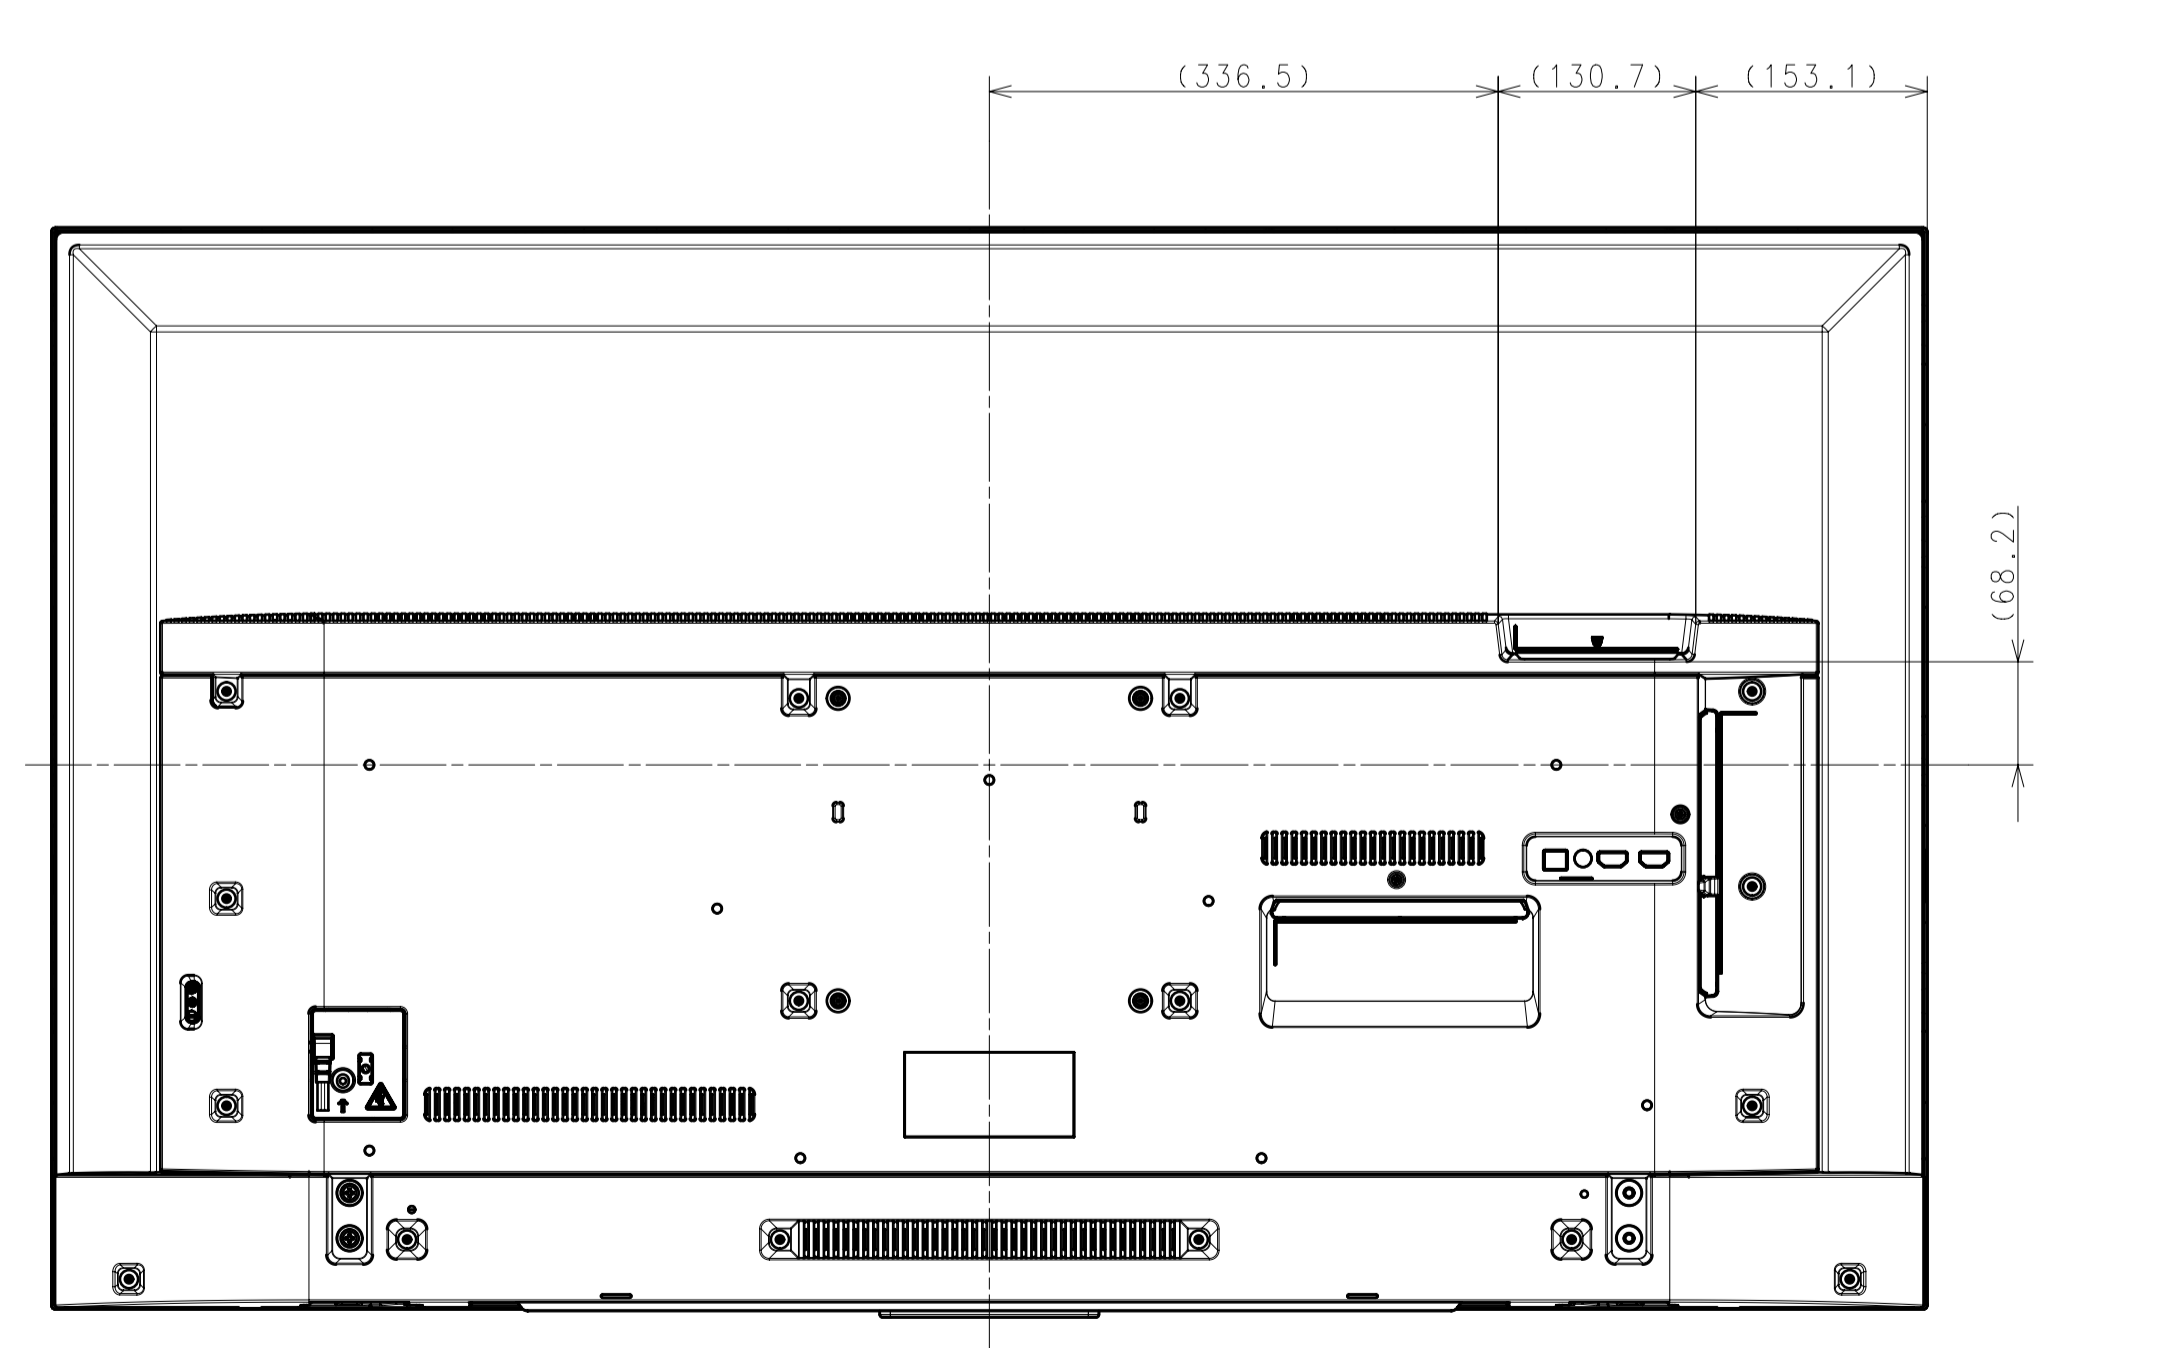

Area	JAPAN	NORTH AMERICA	LATIN AMERICA	EUROPE	EUROPE	GENERAL AREA	CHINA
Model Name	KJ-55X8000G	XBR-55X800G	XBR-55X800G	KD-55XG8096	KD-55XG8196	KD-55X8000G	KD-55X8000G
SV No.	SV-36212	SV-36375	SV-36163	SV-36207	SV-36383	SV-36191	SV-36202
DIMENSION	TV only (WxHxD)	1241x721x79(10.7) mm	1241x721x79(10.7) mm / 48 7/8 x 28 1/2 x 3 1/8(7/16) inch	1241x721x79(10.7) mm	Approx. 124.1x72.1x7.9(1.07) cm	Approx. 124.1x72.1x7.9(1.07) cm	Approx. 124.1x72.1x7.9(1.07) cm
	TV with Stand (WxHxD)	124.1x78.5x33.6 cm	1241x785x336 mm / 48 7/8 x 31 x 13 1/4 inch	1241x785x336 mm	Approx. 124.1x78.5x33.6 cm	Approx. 124.1x78.4x33.7 cm	Approx. 124.1x78.5x33.6 mm
	Media Receiver (WxHxD)	-	-	-	-	-	-
	Monitor only (WxHxD)	-	-	-	-	-	-
	Monitor with Stand (WxHxD)	-	-	-	-	-	-
	Media Receiver with Stand (WxHxD)	-	-	-	-	-	-
	Satellite Speaker (WxHxD)	-	-	-	-	-	-
	Stand Width	99.2 cm	992 mm / 39 1/8 inch	992 mm	Approx. 99.2 cm	Approx. 98.6 cm	Approx. 99.2 mm
	VESA Hole Pitch	20.0x20.0 cm	200x200 mm / 7 7/8 x 7 7/8 inch	200x200 mm	20.0x20.0 cm	20.0x20.0 cm	200x200 mm
WEIGHT	TV Only	16.1 Kg	16.1 Kg / 35.5 lb	16.1 Kg	Approx. 16.1 Kg	Approx. 16.1 Kg	Approx. 16.1 Kg
	TV With Stand	17.2 Kg	17.2 Kg / 37.9 lb	17.2 Kg	Approx. 17.2 Kg	Approx. 17.3 Kg	Approx. 17.2 Kg
	Media Receiver	-	-	-	-	-	-
	Monitor Only	-	-	-	-	-	-
	Monitor With Stand	-	-	-	-	-	-
	Media Receiver with Stand	-	-	-	-	-	-
	Satellite Speaker	-	-	-	-	-	-
Remarks							

WITH STAND (KD55XG8196)

DESCRIPTION 1	LEGAL OWNER	SCALE
55(X800) EXTERIOR VIEW DRAWING	Sony Corporation	1:5
DESCRIPTION 2	PART NO.	SHEET/PAGES
55(X800) EXTERIOR VIEW DRAWING		2 / 4

WITHOUT STAND

DESCRIPTION 1 55(X800) EXTERIOR VIEW DRAWING	LEGAL OWNER Sony Corporation	SCALE 1:1
DESCRIPTION 2 55(X800) EXTERIOR VIEW DRAWING	PART NO.	SHEET/PAGES 3 / 4

SU-WL450

SLIM MOUNT

STANDARD MOUNT

SONY STANDARD DRAWING

DESCRIPTION 1	LEGAL OWNER	SCALE
55(X800) EXTERIOR VIEW DRAWING	Sony Corporation	1:5
DESCRIPTION 2	PART NO.	SHEET/PAGES
55(X800) EXTERIOR VIEW DRAWING		4 / 4