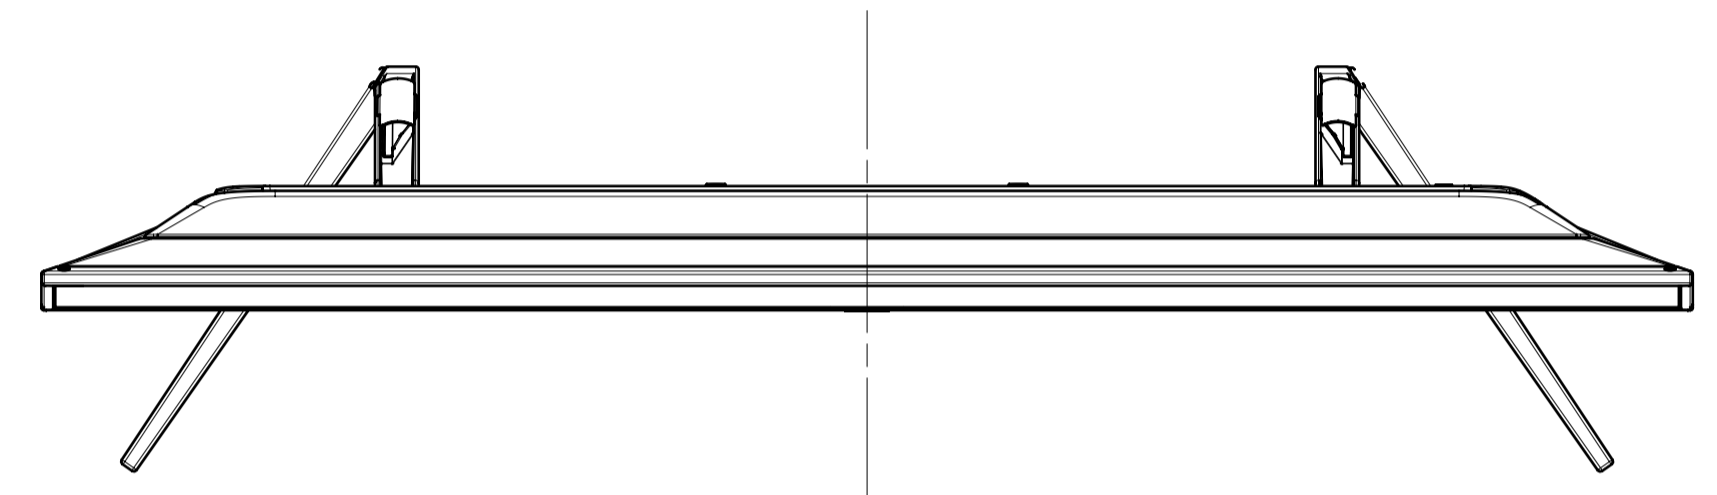

Area	JAPAN	NORTH AMERICA	LATIN AMERICA	EUROPE	GENERAL AREA	CHINA
Model Name	KJ-49X9000F	XBR-49X900F	-	KD-49XF9005	KD-49X9000F	KD-49X9000F
SV No.	SV-34327	SV-34078	-	SV-34311	SV-34196	SV-34269
DIMENSION	TV only (WxHxD)	109.3x62.9x6.9 cm	1093x629x69 mm / 43 1/8 x 24 7/8 x 2 3/4 inch	-	Approx. 109.3x62.9x6.9 cm	Approx. 1093x629x69 mm
	TV with Stand (WxHxD)	109.3x69.4x26.8 cm	1093x694x268 mm / 43 1/8 x 27 3/8 x 10 5/8 inch	-	Approx. 109.3x69.4x26.8 cm	Approx. 1093x694x268 mm
	Media Receiver (WxHxD)	-	-	-	-	-
	Monitor only (WxHxD)	-	-	-	-	-
	Monitor with Stand (WxHxD)	-	-	-	-	-
	Media Receiver with Stand (WxHxD)	-	-	-	-	-
	Satellite Speaker (WxHxD)	-	-	-	-	-
WEIGHT	Stand Width	98.7 cm	987 mm / 38 7/8 inch	-	Approx. 98.7 cm	Approx. 987 mm
	VESA Hole Pitch	20.0x20.0 cm	200x200 mm / 7 7/8 x 7 7/8 inch	-	20.0x20.0 cm	200x200 mm
Remarks	TV Only	13.6 Kg	13.6 Kg / 30.0 lb	-	Approx. 13.6 Kg	Approx. 13.6 Kg
	TV With Stand	14.5 Kg	14.5 Kg / 32.0 lb	-	Approx. 14.5 Kg	Approx. 14.5 Kg
	Media Receiver	-	-	-	-	-
	Monitor Only	-	-	-	-	-
	Monitor With Stand	-	-	-	-	-
	Media Receiver with Stand	-	-	-	-	-
	Satellite Speaker	-	-	-	-	-

WITH STAND

Purchase recycled resins and wire rods only from the business partners that Sony approves as Green Partners.
再生樹脂・銅線材はグリーンパートナー認定者からの調達を促すこと。

GENERAL TOLERANCE	DATE OF ISSUE
	2017.11.01
	DOCUMENT TYPE
	PART
	TOLERANCING
	ISO 8015

HISTORY	DIFF. COUNT	DIFF. /REP.	RELEASE NO. /DATE	REVISION	SIGN.	MATERIAL(COLOR)	FINISH(COLOR)

Sony Global Manufacturing & Operations Corp.

RESPONSIBLE DEPARTMENT	SIZE	UNIT	ORIGINAL MODEL	DESCRIPTION
SVP TV B Div PD Dept. 3	A1	mm	49 (X9000F)	EXTERIOR VIEW
DRAWN BY	SCALE		TENTATIVE MODEL	DESCRIPTION
2017.11.14	1:5		49 (X9000F)	EXTERIOR VIEW
BY YAMAMOTO	REV. METHOD		TENTATIVE PART NO.	PART NO.
2017.11.14				
BY YAMAMOTO				

1 / 2