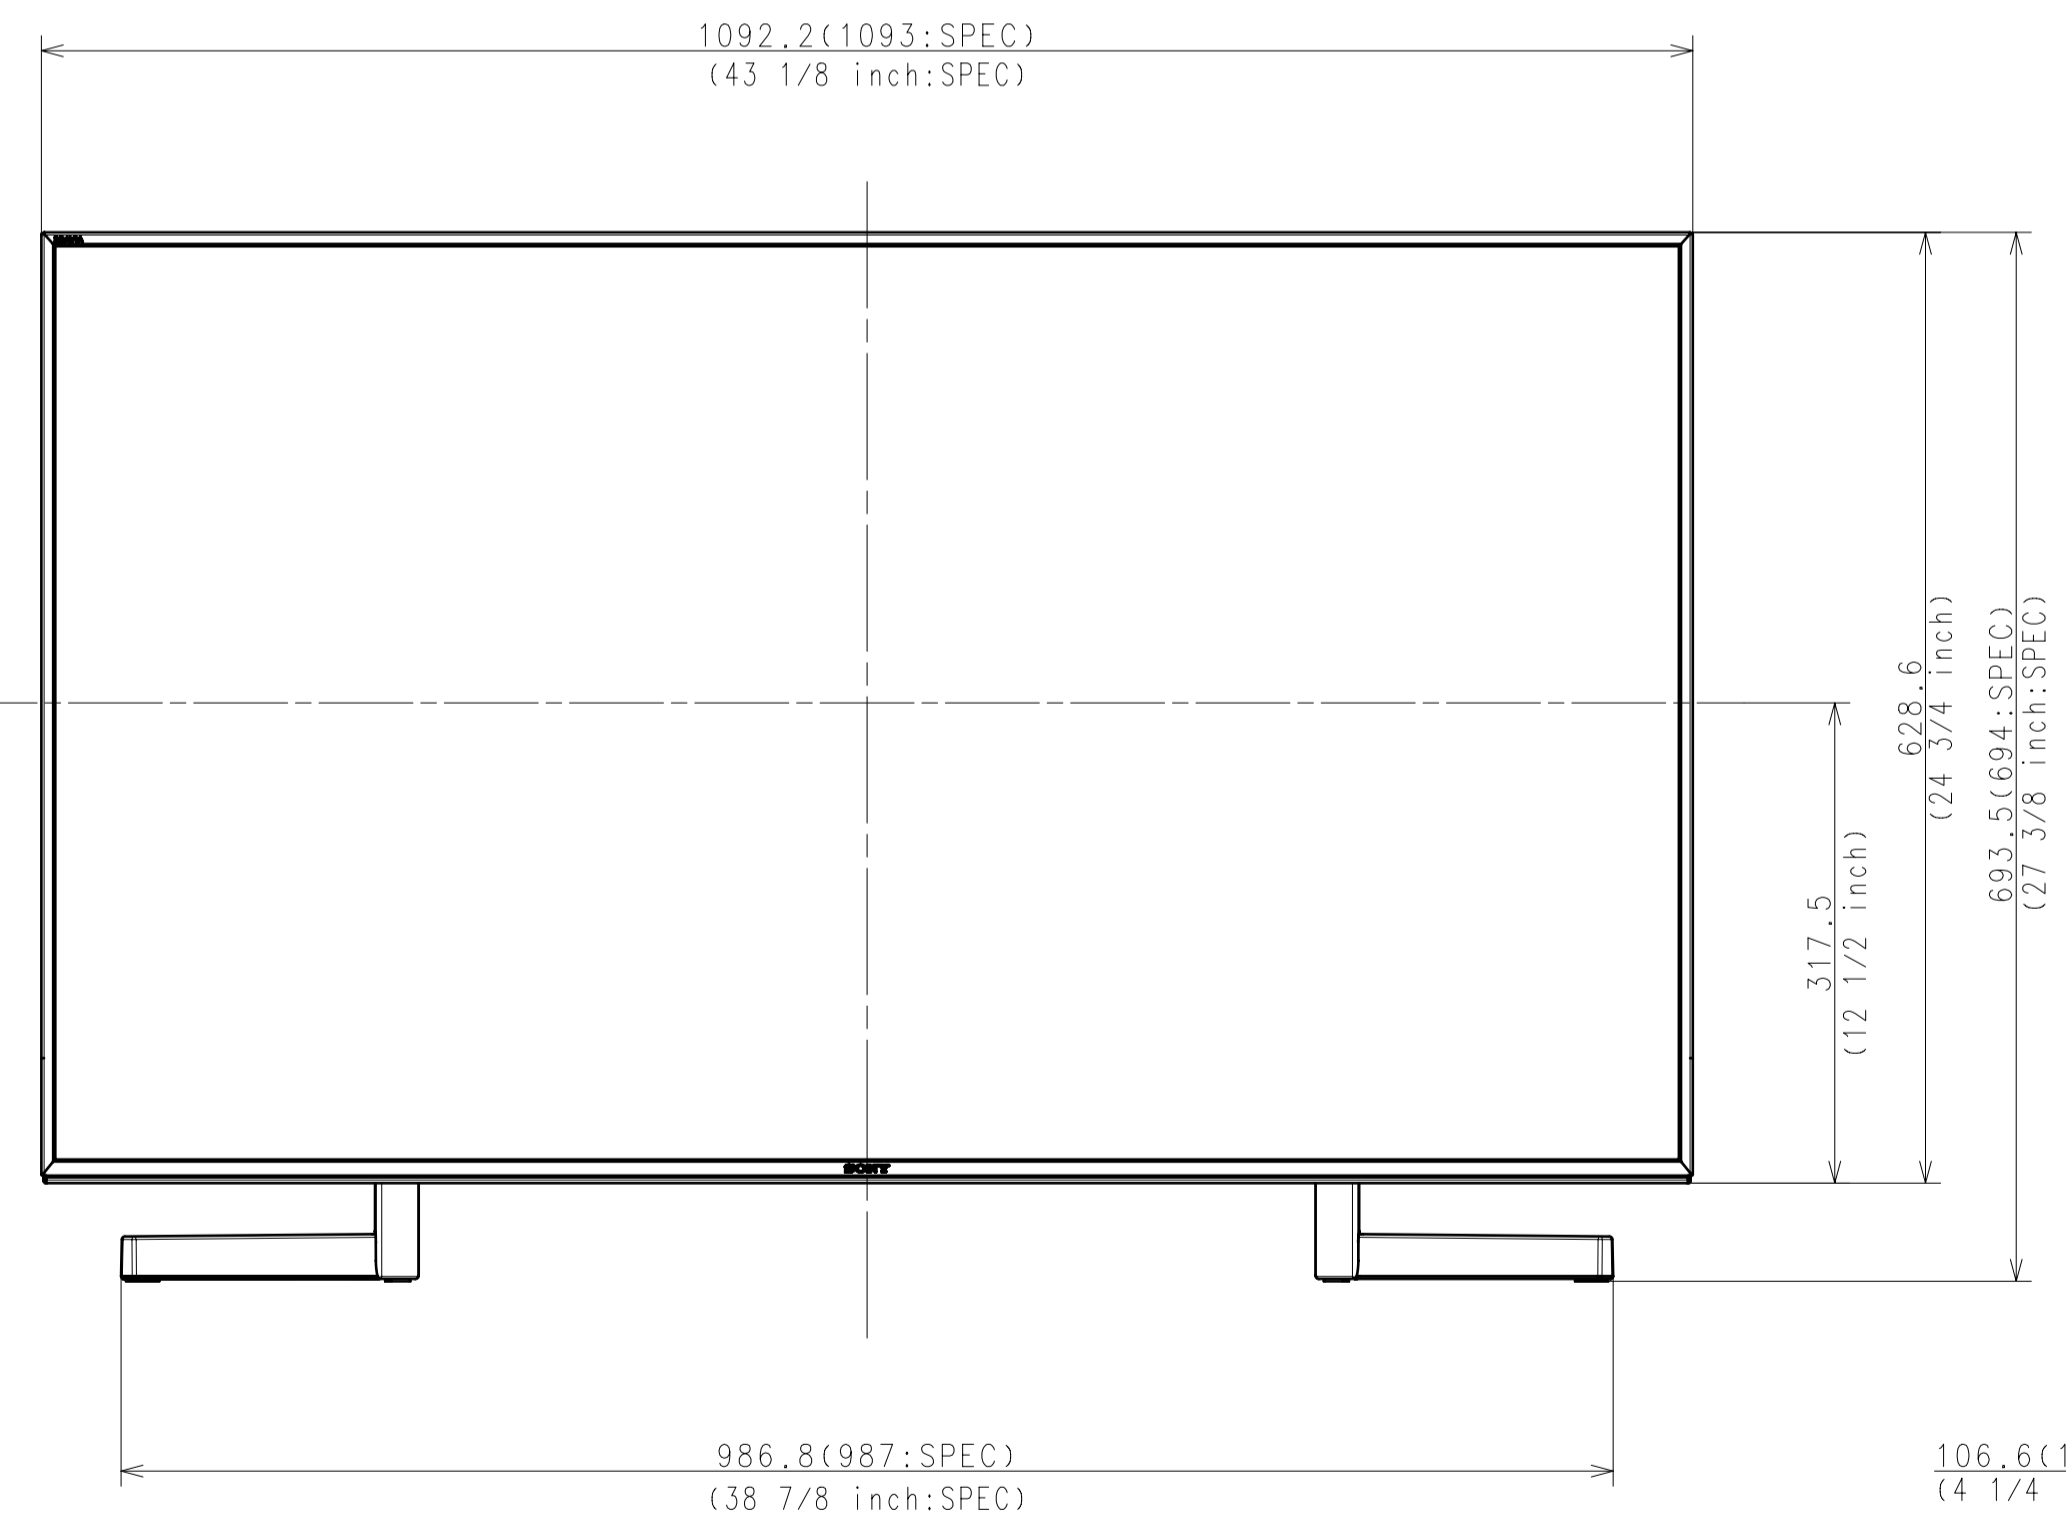

Area	JAPAN	NORTH AMERICA	LATIN AMERICA	EUROPE	GENERAL AREA	CHINA
Model Name	KJ-49X9000F	XBR-49X900F	-	KD-49XF9005	KD-49X9000F	KD-49X9000F
SV No.	SV-34327	SV-34078	-	SV-34311	SV-34196	SV-34269
DIMENSION	TV only (WxHxD)	109.3x62.9x6.9 cm	1093x629x69 mm / 43 1/8 x 24 7/8 x 2 3/4 inch	-	Approx. 109.3x62.9x6.9 cm	Approx. 1093x629x69 mm
	TV with Stand (WxHxD)	109.3x69.4x26.8 cm	1093x694x268 mm / 43 1/8 x 27 3/8 x 10 5/8 inch	-	Approx. 109.3x69.4x26.8 cm	Approx. 1093x694x268 mm
	Media Receiver (WxHxD)	-	-	-	-	-
	Monitor only (WxHxD)	-	-	-	-	-
	Monitor with Stand (WxHxD)	-	-	-	-	-
	Media Receiver with Stand (WxHxD)	-	-	-	-	-
	Satellite Speaker (WxHxD)	-	-	-	-	-
WEIGHT	Stand Width	98.7 cm	987 mm / 38 7/8 inch	-	Approx. 98.7 cm	Approx. 987 mm
	VESA Hole Pitch	20.0x20.0 cm	200x200 mm / 7 7/8 x 7 7/8 inch	-	20.0x20.0 cm	200x200 mm
Remarks	TV Only	13.6 Kg	13.6 Kg / 30.0 lb	-	Approx. 13.6 Kg	Approx. 13.6 Kg
	TV With Stand	14.5 Kg	14.5 Kg / 32.0 lb	-	Approx. 14.5 Kg	Approx. 14.5 Kg
	Media Receiver	-	-	-	-	-
	Monitor Only	-	-	-	-	-
	Monitor With Stand	-	-	-	-	-
	Media Receiver with Stand	-	-	-	-	-
	Satellite Speaker	-	-	-	-	-

WITH STAND

Purchase recycled resins and wire rods only from the business partners that Sony approves as Green Partners.
再生樹脂・銅線材はグリーンパートナー認定者からの調達を促すこと。

GENERAL TOLERANCE	DATE OF ISSUE
	2017.11.01
	DOCUMENT TYPE
	PART
	TOLERANCING
	ISO 8015

HISTORY	DIFF. COUNT	DIFF. /REP.	RELEASE NO. /DATE	REVISION	SIGN.	MATERIAL(COLOR)	FINISH(COLOR)

Sony Global Manufacturing & Operations Corp.

RESPONSIBLE DEPARTMENT	SIZE	UNIT	ORIGINAL MODEL	DESCRIPTION
SVP TV B Div PD Dept. 3	A1	mm	49 (X9000F)	EXTERIOR VIEW
DRAWN BY	SCALE		TENTATIVE MODEL	DESCRIPTION
2017.11.14	1:5		49 (X9000F)	EXTERIOR VIEW
BY YAMAMOTO	REV. METHOD		TENTATIVE PART NO.	PART NO.
2017.11.14				
BY YAMAMOTO				

1 / 2