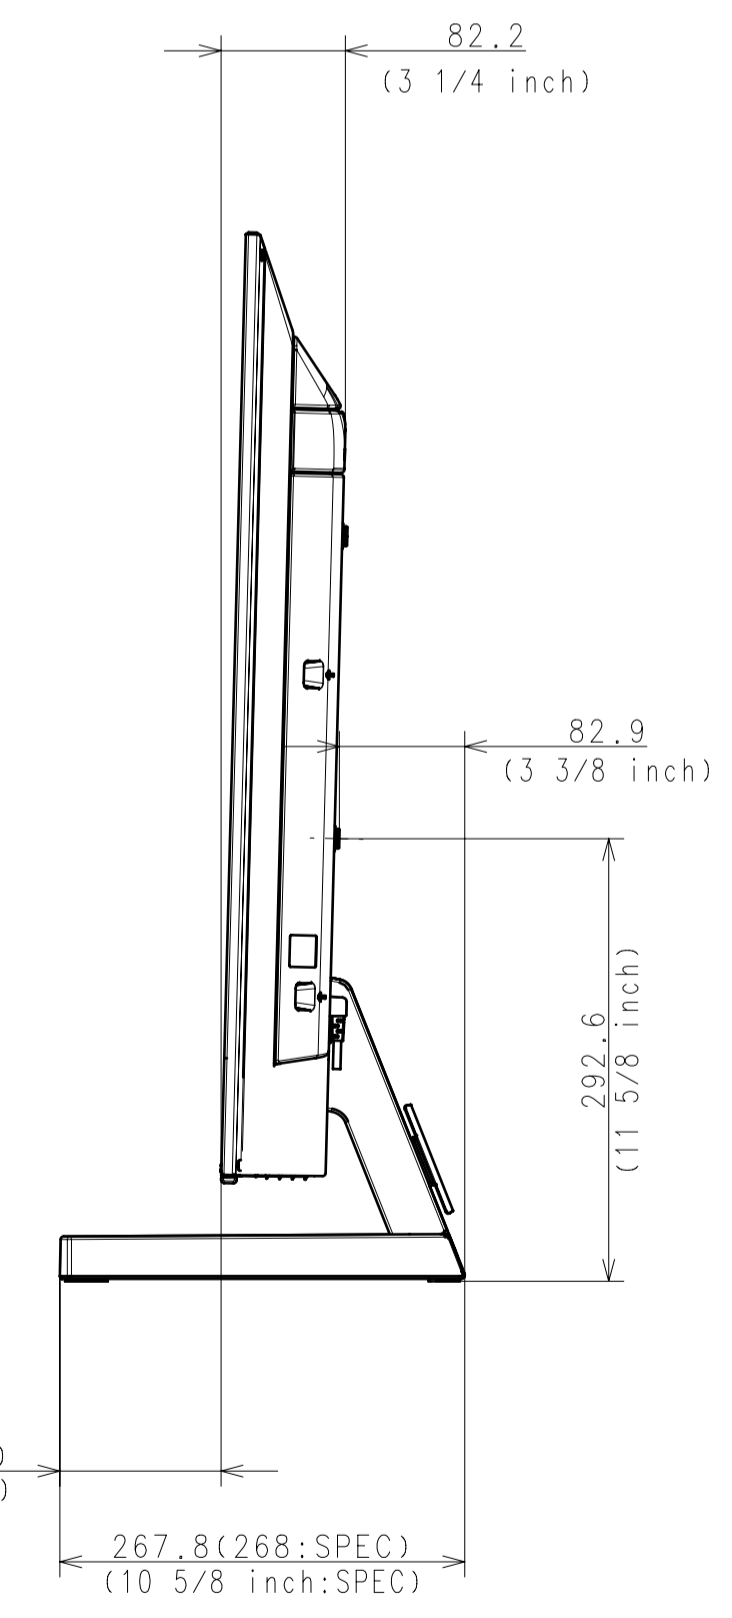

Area	JAPAN	NORTH AMERICA	LATIN AMERICA	EUROPE	GENERAL AREA	CHINA
Model Name	KJ-49X9000F	XBR-49X900F	-	KD-49XF9005	KD-49X9000F	KD-49X9000F
SV No.	SV-34327	SV-34078	-	SV-34311	SV-34196	SV-34269
DIMENSION	TV only (WxHxD)	109.3x62.9x6.9 cm	1093x629x69 mm / 43 1/8 x 24 7/8 x 2 3/4 inch	-	Approx. 109.3x62.9x6.9 cm	Approx. 1093x629x69 mm
	TV with Stand (WxHxD)	109.3x69.4x26.8 cm	1093x694x268 mm / 43 1/8 x 27 3/8 x 10 5/8 inch	-	Approx. 109.3x69.4x26.8 cm	Approx. 1093x694x268 mm
	Media Receiver (WxHxD)	-	-	-	-	-
	Monitor only (WxHxD)	-	-	-	-	-
	Monitor with Stand (WxHxD)	-	-	-	-	-
	Media Receiver with Stand (WxHxD)	-	-	-	-	-
	Satellite Speaker (WxHxD)	-	-	-	-	-
WEIGHT	Stand Width	98.7 cm	987 mm / 38 7/8 inch	-	Approx. 98.7 cm	Approx. 987 mm
	VESA Hole Pitch	20.0x20.0 cm	200x200 mm / 7 7/8 x 7 7/8 inch	-	20.0x20.0 cm	200x200 mm
Remarks	TV Only	13.6 Kg	13.6 Kg / 30.0 lb	-	Approx. 13.6 Kg	Approx. 13.6 Kg
	TV With Stand	14.5 Kg	14.5 Kg / 32.0 lb	-	Approx. 14.5 Kg	Approx. 14.5 Kg
	Media Receiver	-	-	-	-	-
	Monitor Only	-	-	-	-	-
	Monitor With Stand	-	-	-	-	-
	Media Receiver with Stand	-	-	-	-	-
	Satellite Speaker	-	-	-	-	-

WITH STAND

Purchase recycled resins and wire rods only from the business partners that Sony approves as Green Partners.
再生樹脂・銅線材はグリーンパートナー認定者からの調達を促すこと。

GENERAL TOLERANCE	DATE OF ISSUE
	2017.11.01
	DOCUMENT TYPE
	PART
	TOLERANCING
	ISO 8015

HISTORY	DIFF. COUNT	DIFF. /REP.	RELEASE NO. /DATE	REVISION	SIGN.	MATERIAL(COLOR)	FINISH(COLOR)

Sony Global Manufacturing & Operations Corp.

RESPONSIBLE DEPARTMENT	SIZE	UNIT	ORIGINAL MODEL	DESCRIPTION
SVP TV B Div PD Dept. 3	A1	mm	49 (X9000F)	EXTERIOR VIEW
DRAWN BY	SCALE		TENTATIVE MODEL	DESCRIPTION
2017.11.14	1:5		49 (X9000F)	EXTERIOR VIEW
BY YAMAMOTO	REV. METHOD		TENTATIVE PART NO.	PART NO.
2017.11.14				
BY YAMAMOTO				

1 / 2