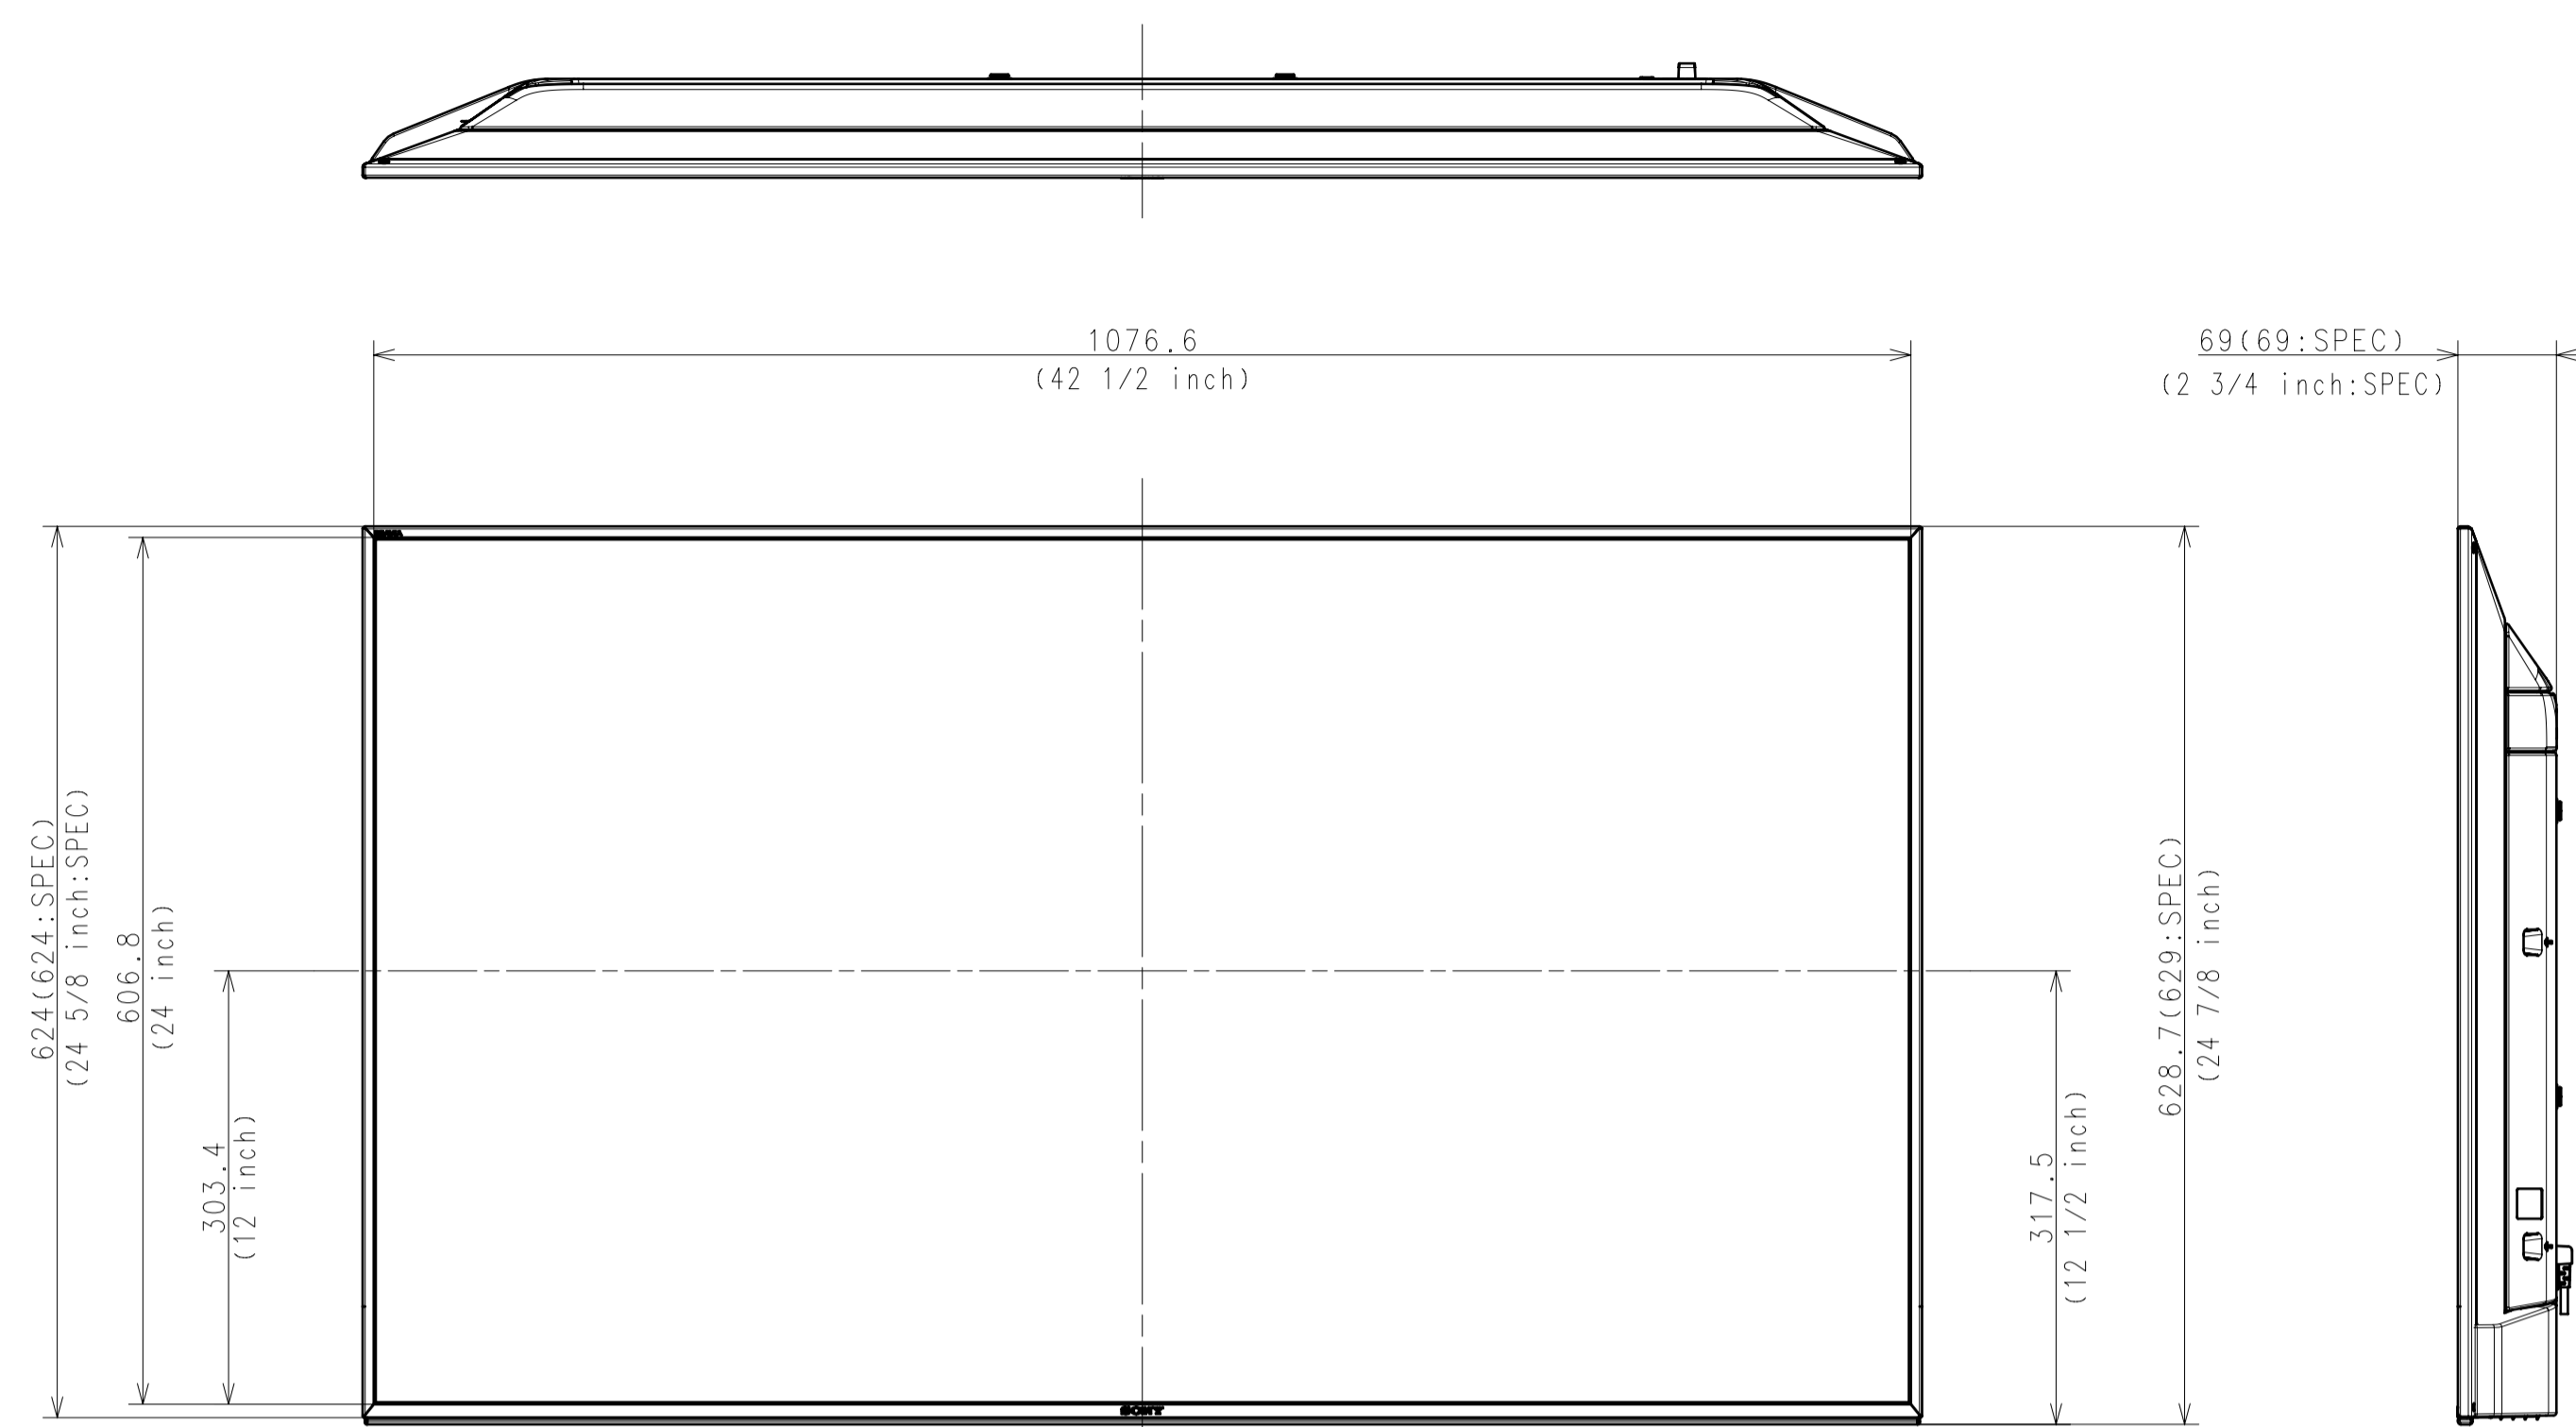

Area	JAPAN	NORTH AMERICA	LATIN AMERICA	EUROPE	GENERAL AREA	CHINA
Model Name	KJ-49X9000F	XBR-49X900F	-	KD-49XF9005	KD-49X9000F	KD-49X9000F
SV No.	SV-34327	SV-34078	-	SV-34311	SV-34196	SV-34269
DIMENSION	TV only (WxHxD)	109.3x62.9x6.9 cm	1093x629x69 mm / 43 1/8 x 24 7/8 x 2 3/4 inch	-	Approx. 109.3x62.9x6.9 cm	Approx. 1093x629x69 mm
	TV with Stand (WxHxD)	109.3x69.4x26.8 cm	1093x694x268 mm / 43 1/8 x 27 3/8 x 10 5/8 inch	-	Approx. 109.3x69.4x26.8 cm	Approx. 1093x694x268 mm
	Media Receiver (WxHxD)	-	-	-	-	-
	Monitor only (WxHxD)	-	-	-	-	-
	Monitor with Stand (WxHxD)	-	-	-	-	-
	Media Receiver with Stand (WxHxD)	-	-	-	-	-
	Satellite Speaker (WxHxD)	-	-	-	-	-
WEIGHT	Stand Width	98.7 cm	987 mm / 38 7/8 inch	-	Approx. 98.7 cm	Approx. 987 mm
	VESA Hole Pitch	20.0x20.0 cm	200x200 mm / 7 7/8 x 7 7/8 inch	-	20.0x20.0 cm	200x200 mm
Remarks	TV Only	13.6 Kg	13.6 Kg / 30.0 lb	-	Approx. 13.6 Kg	Approx. 13.6 Kg
	TV With Stand	14.5 Kg	14.5 Kg / 32.0 lb	-	Approx. 14.5 Kg	Approx. 14.5 Kg
	Media Receiver	-	-	-	-	-
	Monitor Only	-	-	-	-	-
	Monitor With Stand	-	-	-	-	-
	Media Receiver with Stand	-	-	-	-	-
	Satellite Speaker	-	-	-	-	-

HISTORY	DIFF. COUNT	DIFF. /REP.	RELEASE NO. /DATE	REVISION	SIGN.	MATERIAL(COLOR)	FINISH(COLOR)

Sony Global Manufacturing & Operations Corp.

RESPONSIBLE DEPARTMENT	SIZE	UNIT	ORIGINAL MODEL	DESCRIPTION
SVP TV B Div PD Dept. 3	A1	mm	49 (X9000F)	EXTERIOR VIEW
DRAWN BY	SCALE		TENTATIVE MODEL	DESCRIPTION
2017.11.14	1:5		49 (X9000F)	EXTERIOR VIEW
BY YAMAMOTO	REV. METHOD		TENTATIVE PART NO.	PART NO.
2017.11.14				
BY YAMAMOTO				

1 / 2

WITHOUT STAND

M6 Holes for wall mount bracket  
\* Refer instruction manual for screw length information

SU-WL450

STANDARD MOUNT

131.1 (5 1/4 inch:SPEC)  
132:SPEC

SLIM MOUNT

89.3 (3 5/8 inch:SPEC)  
90:SPEC