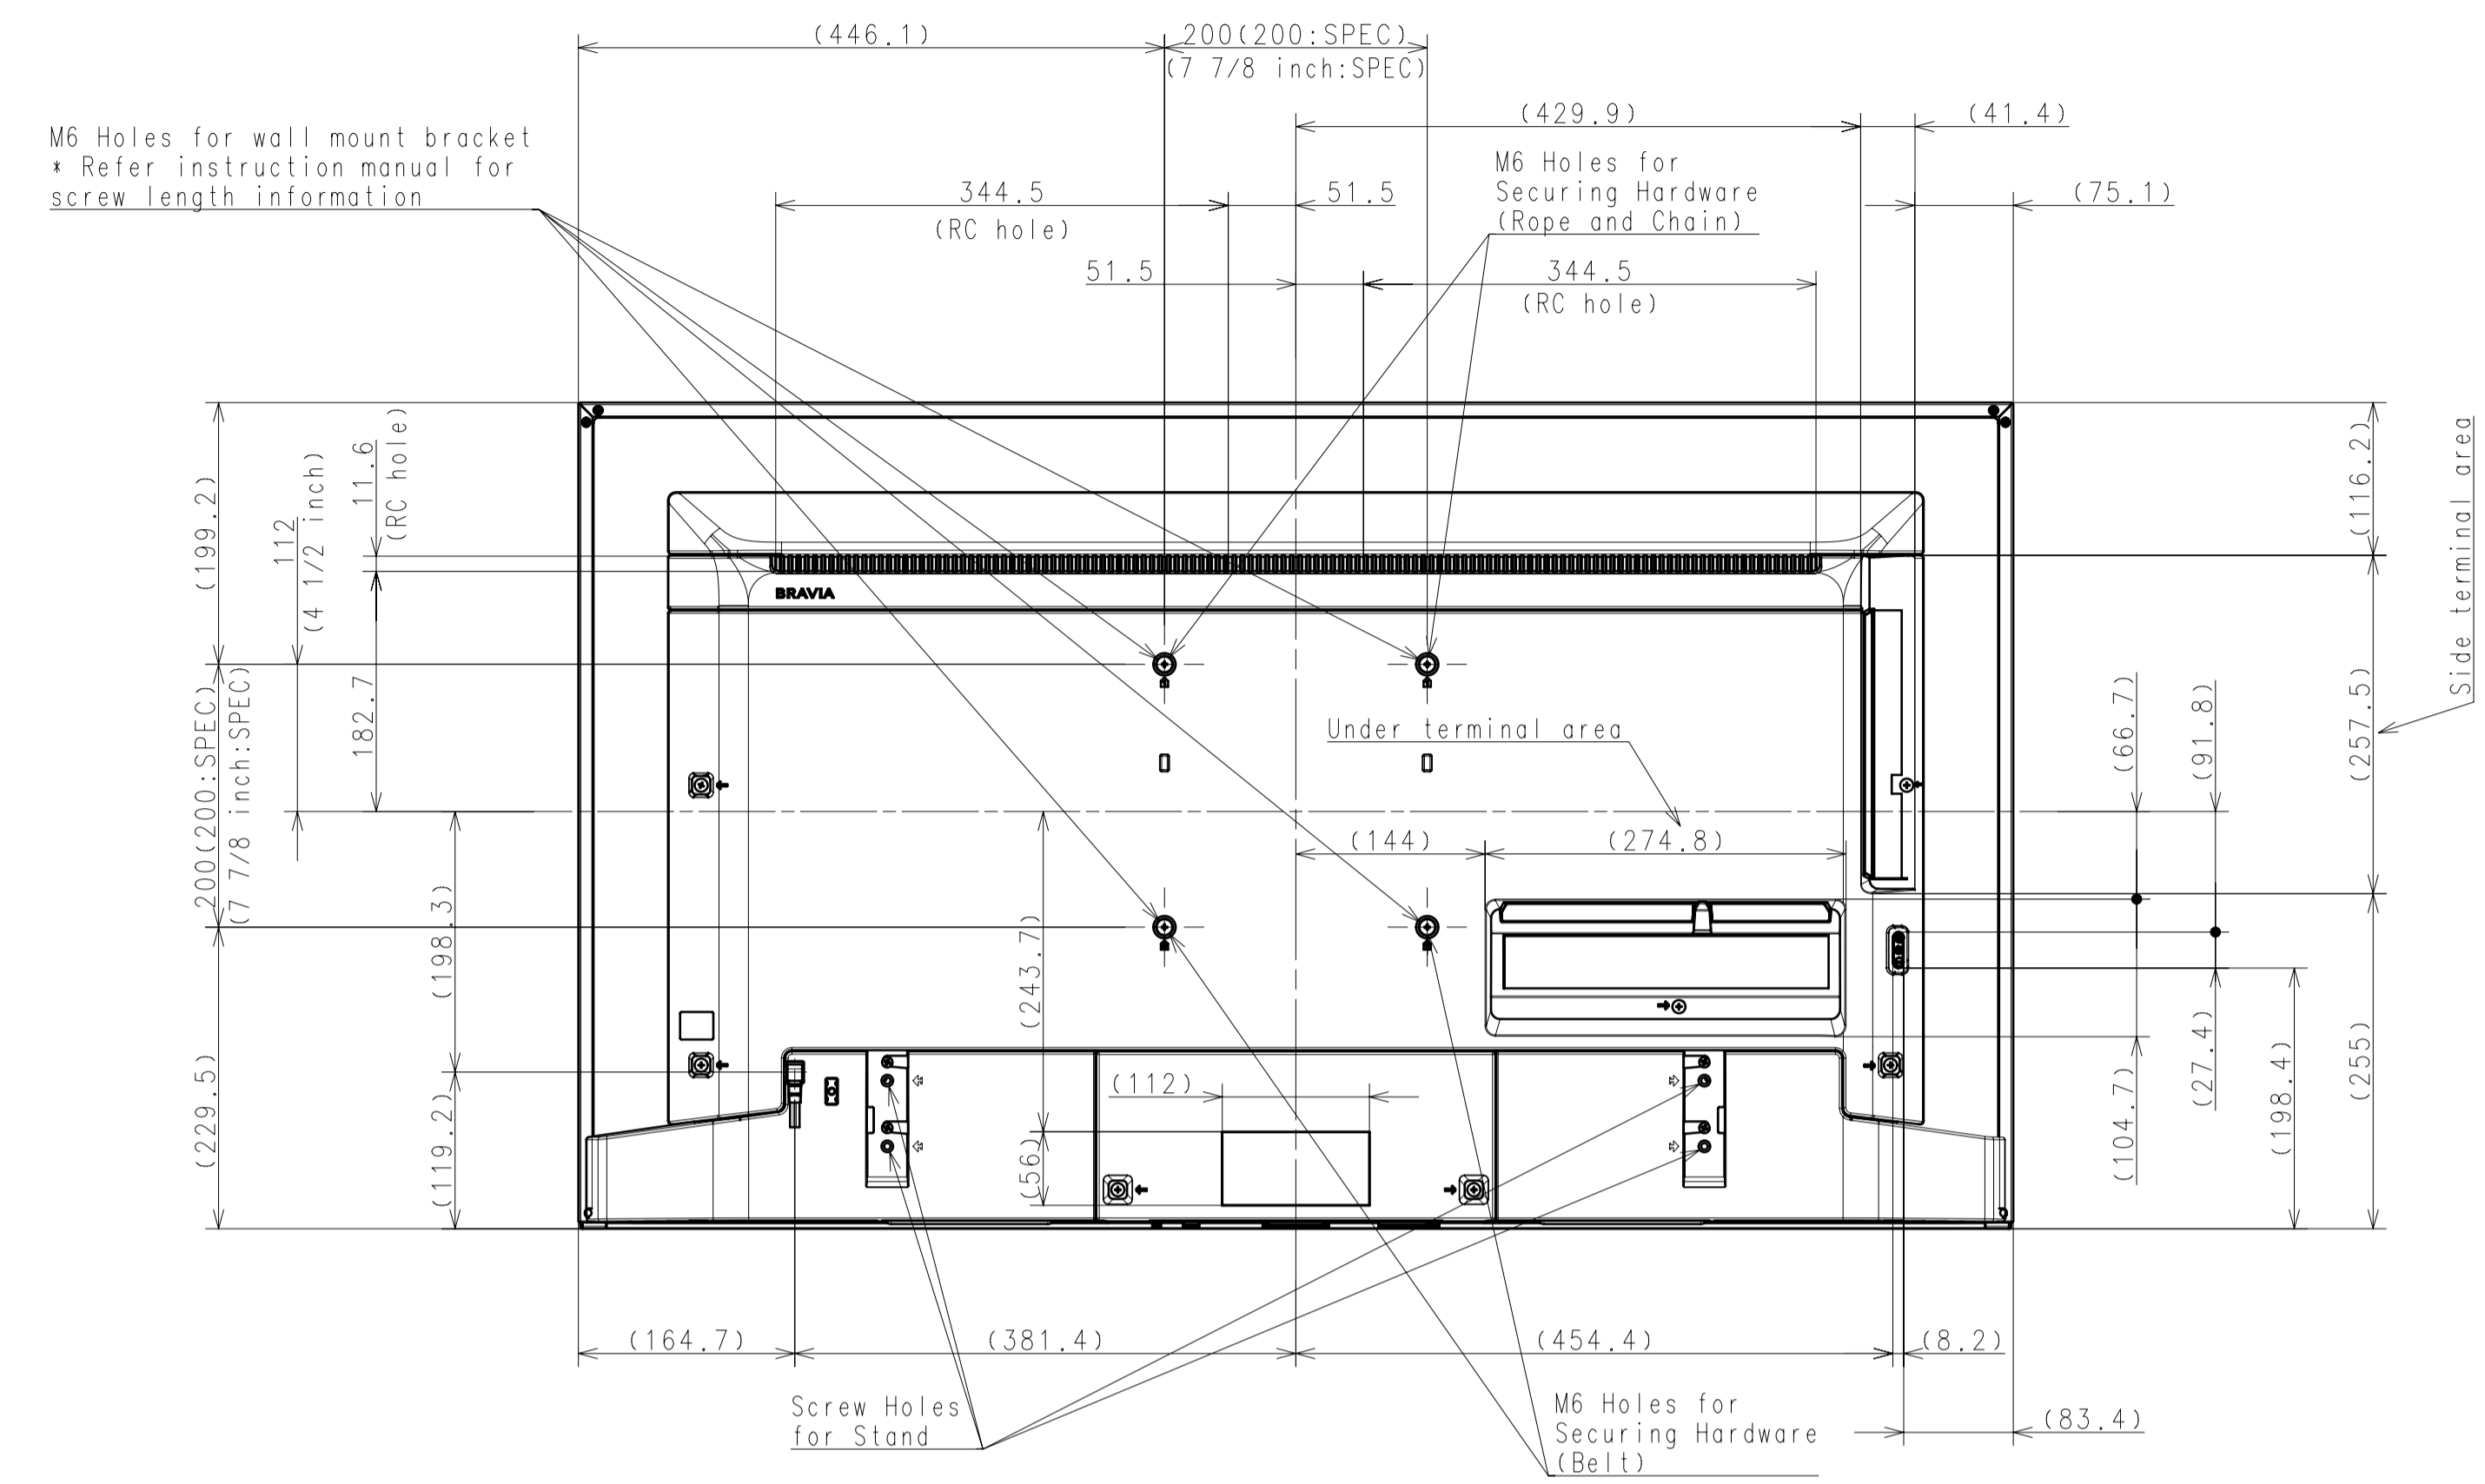

Area	JAPAN	NORTH AMERICA	LATIN AMERICA	EUROPE	GENERAL AREA	CHINA
Model Name	KJ-49X9000F	XBR-49X900F	-	KD-49XF9005	KD-49X9000F	KD-49X9000F
SV No.	SV-34327	SV-34078	-	SV-34311	SV-34196	SV-34269
DIMENSION	TV only (WxHxD)	109.3x62.9x6.9 cm	1093x629x69 mm / 43 1/8 x 24 7/8 x 2 3/4 inch	-	Approx. 109.3x62.9x6.9 cm	Approx. 1093x629x69 mm
	TV with Stand (WxHxD)	109.3x69.4x26.8 cm	1093x694x268 mm / 43 1/8 x 27 3/8 x 10 5/8 inch	-	Approx. 109.3x69.4x26.8 cm	Approx. 1093x694x268 mm
	Media Receiver (WxHxD)	-	-	-	-	-
	Monitor only (WxHxD)	-	-	-	-	-
	Monitor with Stand (WxHxD)	-	-	-	-	-
	Media Receiver with Stand (WxHxD)	-	-	-	-	-
	Satellite Speaker (WxHxD)	-	-	-	-	-
WEIGHT	Stand Width	98.7 cm	987 mm / 38 7/8 inch	-	Approx. 98.7 cm	Approx. 987 mm
	VESA Hole Pitch	20.0x20.0 cm	200x200 mm / 7 7/8 x 7 7/8 inch	-	20.0x20.0 cm	200x200 mm
Remarks	TV Only	13.6 Kg	13.6 Kg / 30.0 lb	-	Approx. 13.6 Kg	Approx. 13.6 Kg
	TV With Stand	14.5 Kg	14.5 Kg / 32.0 lb	-	Approx. 14.5 Kg	Approx. 14.5 Kg
	Media Receiver	-	-	-	-	-
	Monitor Only	-	-	-	-	-
	Monitor With Stand	-	-	-	-	-
	Media Receiver with Stand	-	-	-	-	-
	Satellite Speaker	-	-	-	-	-

HISTORY	DIFF. COUNT	DIFF. /REP.	RELEASE NO. /DATE	REVISION	SIGN.	MATERIAL(COLOR)	FINISH(COLOR)

Sony Global Manufacturing & Operations Corp.

RESPONSIBLE DEPARTMENT	SIZE	UNIT	ORIGINAL MODEL	DESCRIPTION
SVP TV B Div PD Dept. 3	A1	mm	49 (X9000F)	EXTERIOR VIEW
DRAWN BY	SCALE		TENTATIVE MODEL	DESCRIPTION
2017.11.14	1:5		49 (X9000F)	EXTERIOR VIEW
BY YAMAMOTO	REV. METHOD		TENTATIVE PART NO.	PART NO.
2017.11.14				
BY YAMAMOTO				

1 / 2

WITHOUT STAND

M6 Holes for wall mount bracket  
\* Refer instruction manual for screw length information

SU-WL450

STANDARD MOUNT

131.1 (5 1/4 inch:SPEC)  
132:SPEC

SLIM MOUNT

89.3 (3 5/8 inch:SPEC)  
90:SPEC