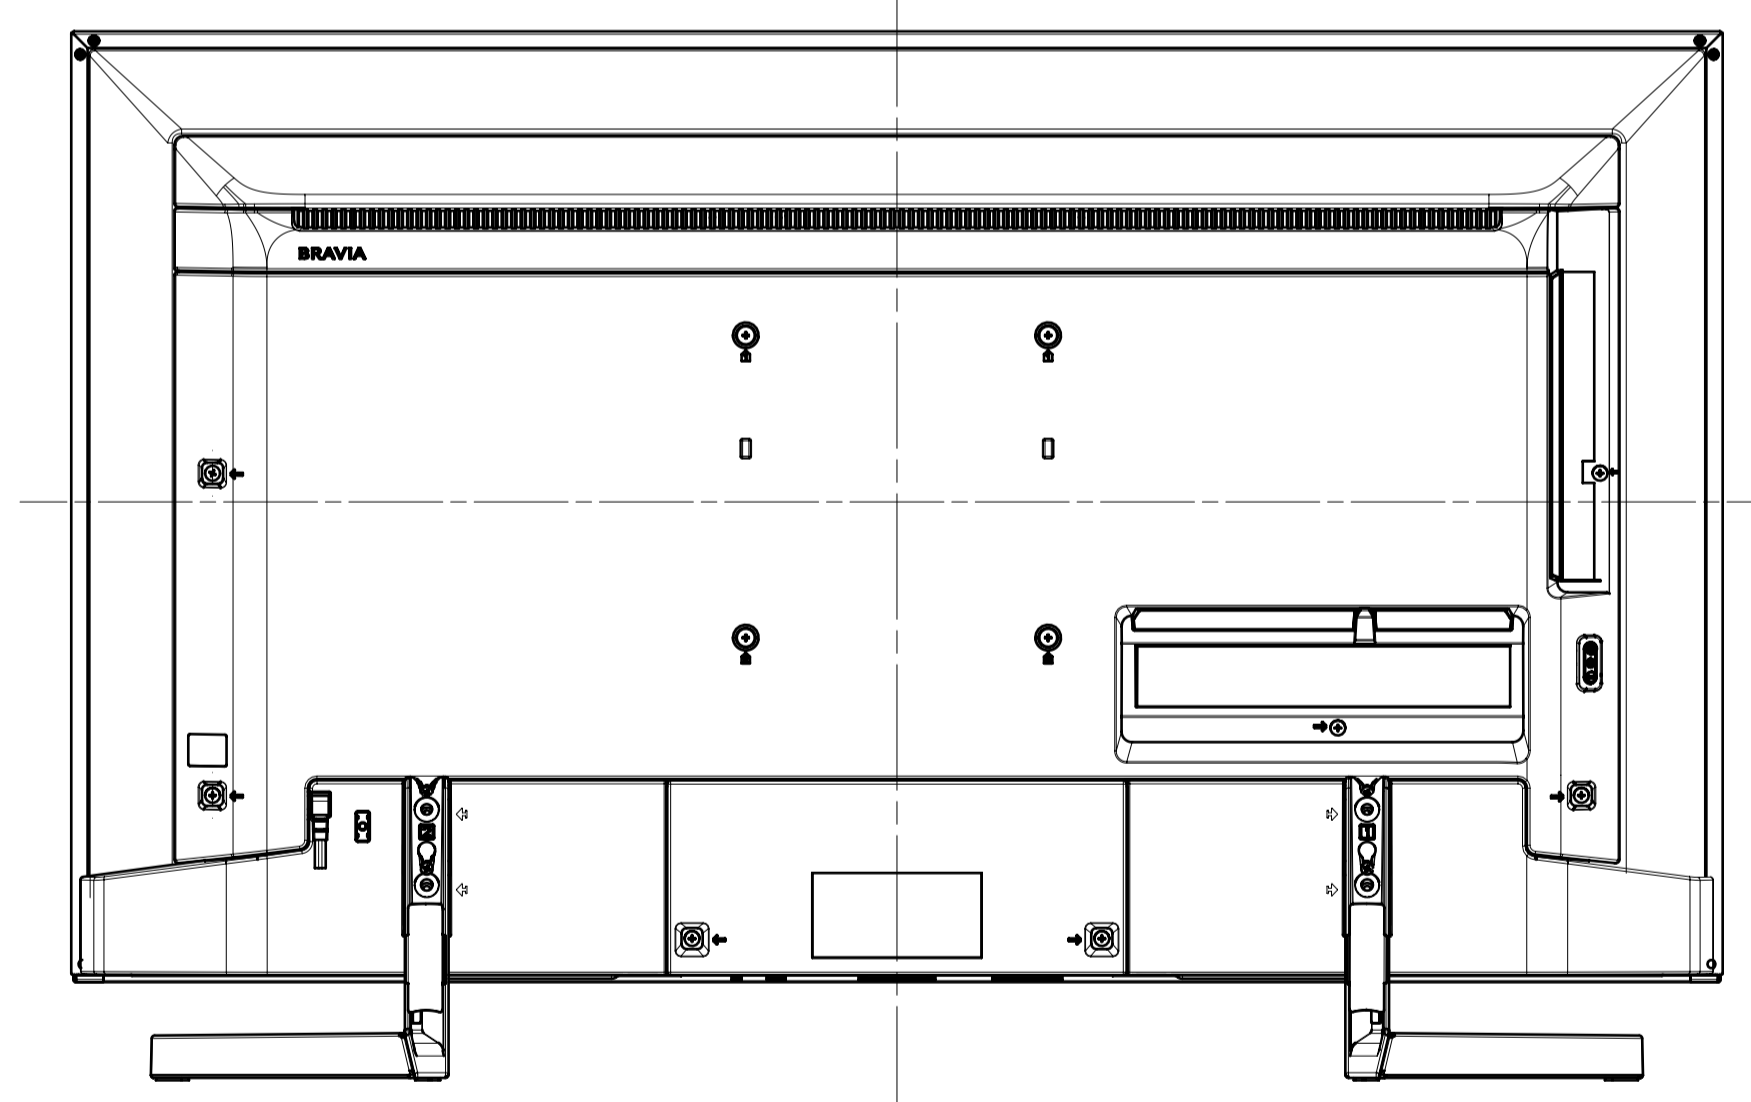

Area	JAPAN	NORTH AMERICA	LATIN AMERICA	EUROPE	GENERAL AREA	CHINA
Model Name	KJ-49X9000F	XBR-49X900F	-	KD-49XF9005	KD-49X9000F	KD-49X9000F
SV No.	SV-34327	SV-34078	-	SV-34311	SV-34196	SV-34269
DIMENSION	TV only (WxHxD)	109.3x62.9x6.9 cm	1093x629x69 mm / 43 1/8 x 24 7/8 x 2 3/4 inch	-	Approx. 109.3x62.9x6.9 cm	Approx. 1093x629x69 mm
	TV with Stand (WxHxD)	109.3x69.4x26.8 cm	1093x694x268 mm / 43 1/8 x 27 3/8 x 10 5/8 inch	-	Approx. 109.3x69.4x26.8 cm	Approx. 1093x694x268 mm
	Media Receiver (WxHxD)	-	-	-	-	-
	Monitor only (WxHxD)	-	-	-	-	-
	Monitor with Stand (WxHxD)	-	-	-	-	-
	Media Receiver with Stand (WxHxD)	-	-	-	-	-
	Satellite Speaker (WxHxD)	-	-	-	-	-
WEIGHT	Stand Width	98.7 cm	987 mm / 38 7/8 inch	-	Approx. 98.7 cm	Approx. 987 mm
	VESA Hole Pitch	20.0x20.0 cm	200x200 mm / 7 7/8 x 7 7/8 inch	-	20.0x20.0 cm	200x200 mm
Remarks	TV Only	13.6 Kg	13.6 Kg / 30.0 lb	-	Approx. 13.6 Kg	Approx. 13.6 Kg
	TV With Stand	14.5 Kg	14.5 Kg / 32.0 lb	-	Approx. 14.5 Kg	Approx. 14.5 Kg
	Media Receiver	-	-	-	-	-
	Monitor Only	-	-	-	-	-
	Monitor With Stand	-	-	-	-	-
	Media Receiver with Stand	-	-	-	-	-
	Satellite Speaker	-	-	-	-	-

WITH STAND

Purchase recycled resins and wire rods only from the business partners that Sony approves as Green Partners.
再生樹脂・銅線材はグリーンパートナー認定者からの調達を促すこと。

GENERAL TOLERANCE	DATE OF ISSUE
	2017.11.01
	DOCUMENT TYPE
	PART
	TOLERANCING
	ISO 8015

HISTORY	DIFF. COUNT	DIFF. /REP.	RELEASE NO. /DATE	REVISION	SIGN.	MATERIAL(COLOR)	FINISH(COLOR)

Sony Global Manufacturing & Operations Corp.

RESPONSIBLE DEPARTMENT	SIZE	UNIT	ORIGINAL MODEL	DESCRIPTION
SVP TV B Div PD Dept. 3	A1	mm	49 (X9000F)	EXTERIOR VIEW
DRAWN BY	SCALE		TENTATIVE MODEL	DESCRIPTION
2017.11.14	1:5		49 (X9000F)	EXTERIOR VIEW
BY YAMAMOTO	REV. METHOD		TENTATIVE PART NO.	PART NO.
2017.11.14				
BY YAMAMOTO				

1 / 2