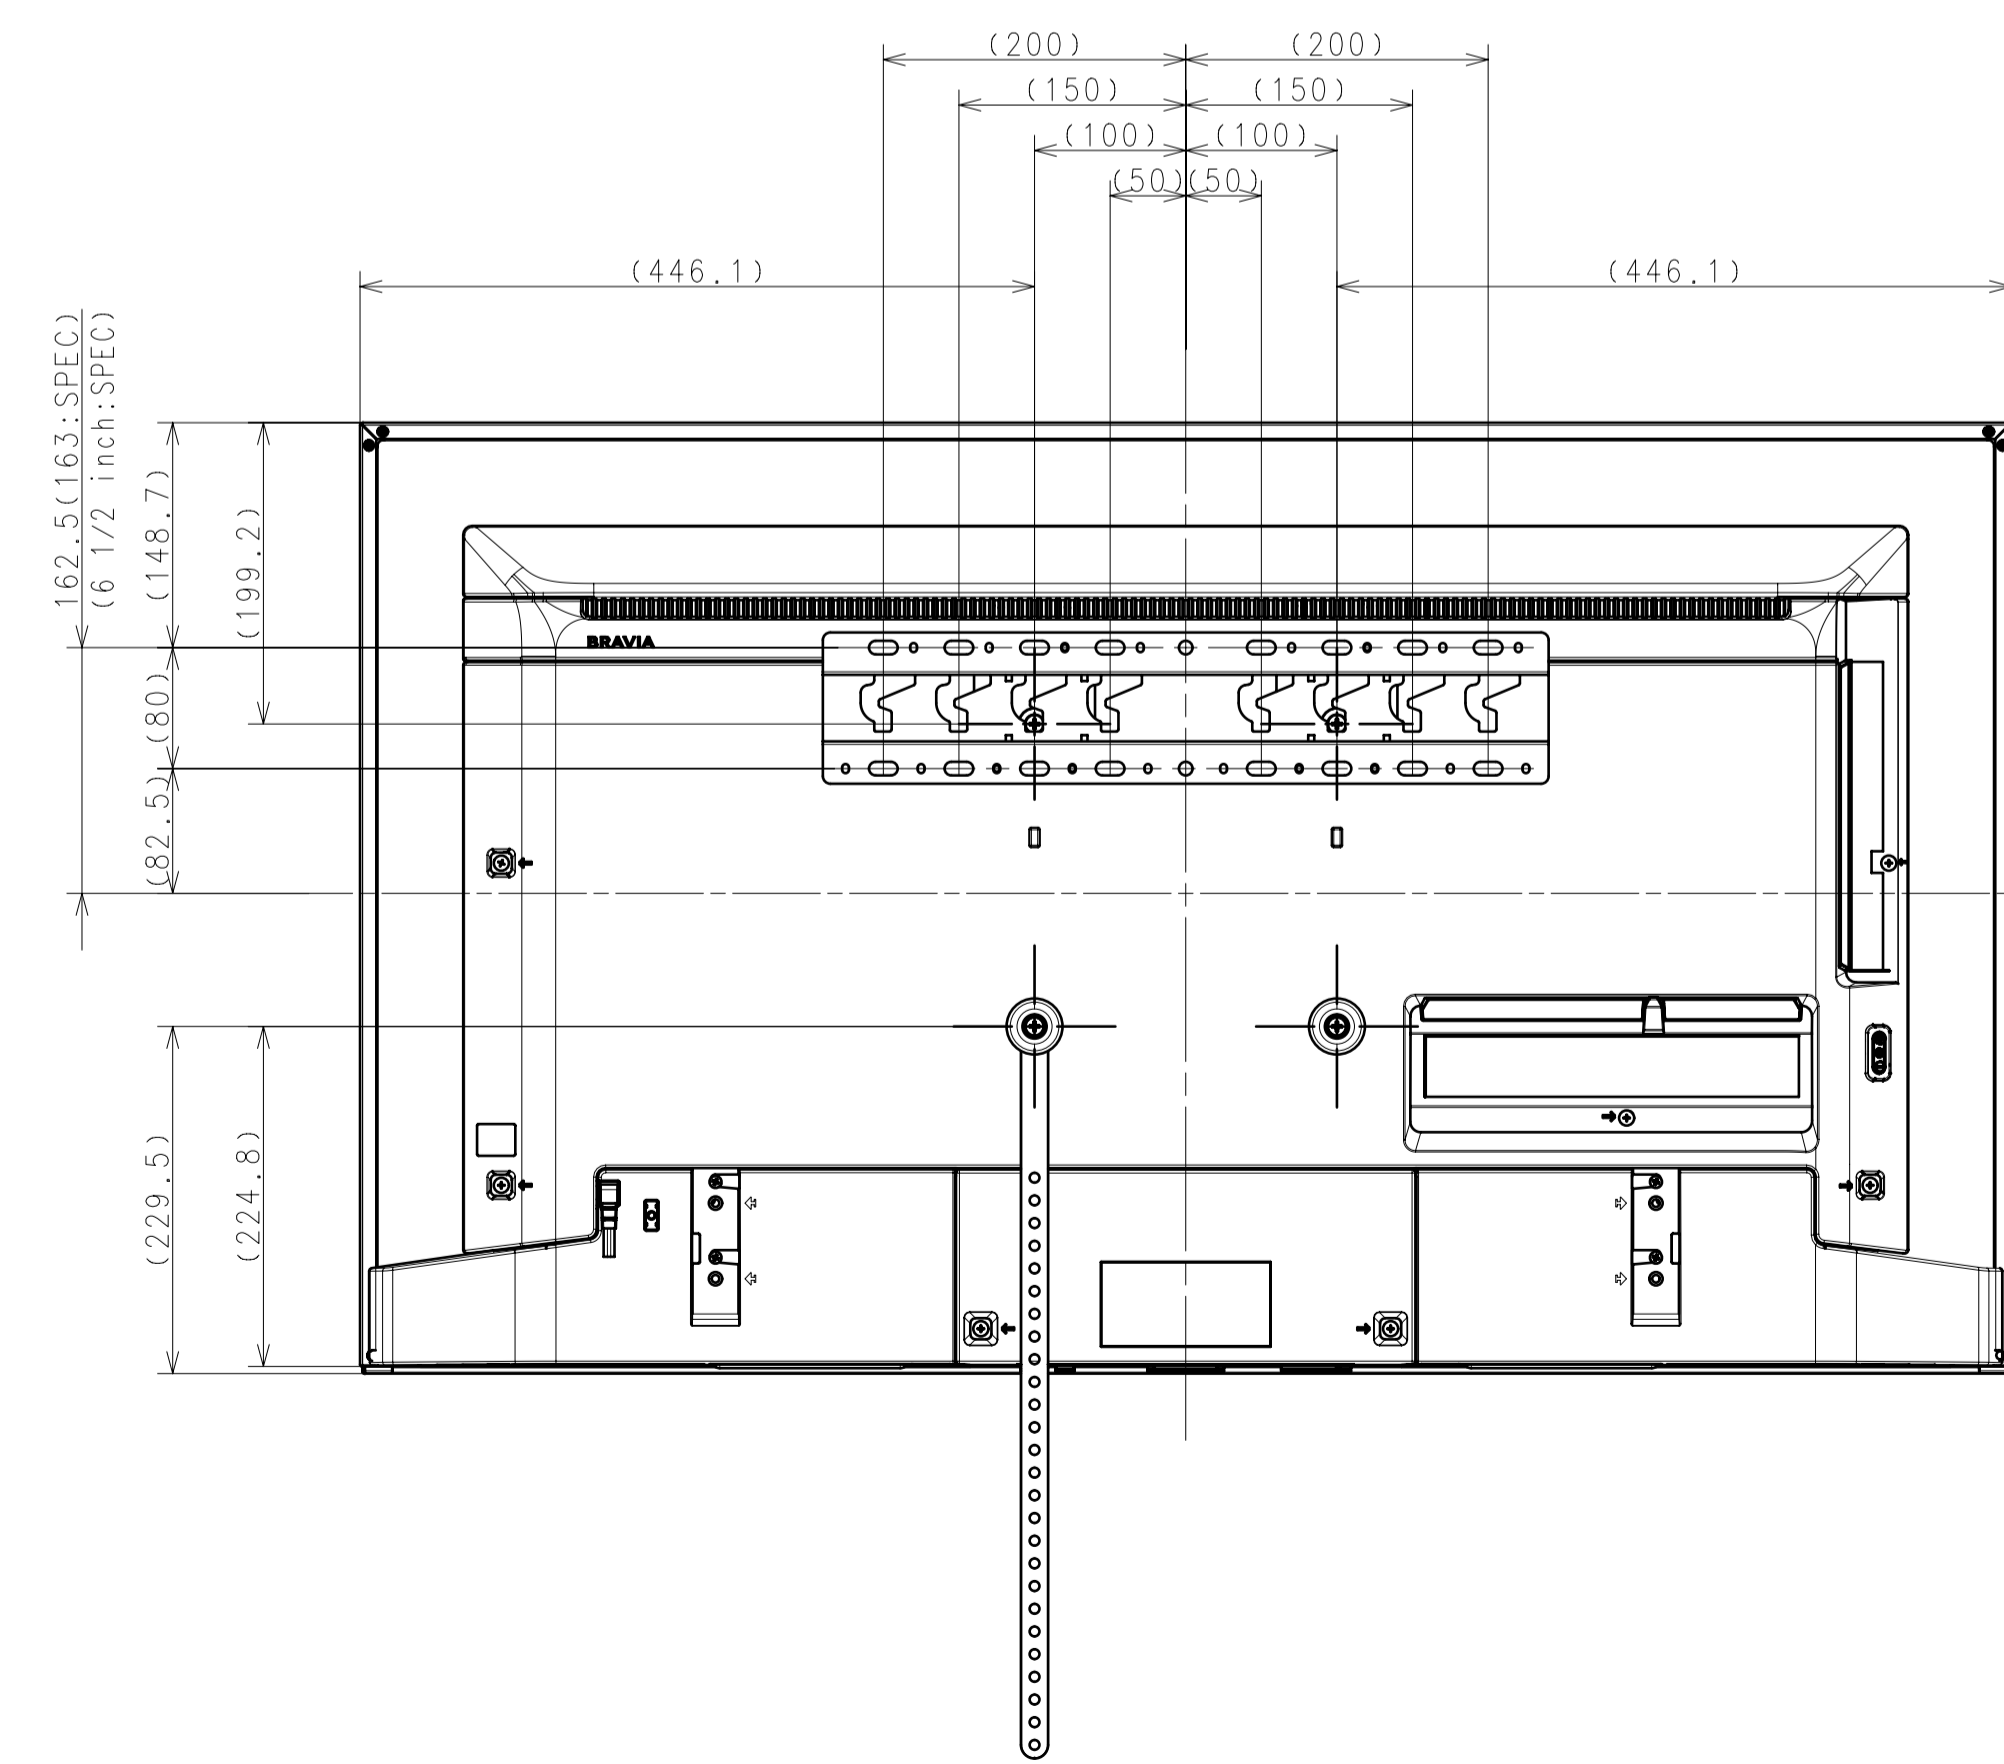

Area	JAPAN	NORTH AMERICA	LATIN AMERICA	EUROPE	GENERAL AREA	CHINA
Model Name	KJ-49X9000F	XBR-49X900F	-	KD-49XF9005	KD-49X9000F	KD-49X9000F
SV No.	SV-34327	SV-34078	-	SV-34311	SV-34196	SV-34269
DIMENSION	TV only (WxHxD)	109.3x62.9x6.9 cm	1093x629x69 mm / 43 1/8 x 24 7/8 x 2 3/4 inch	-	Approx. 109.3x62.9x6.9 cm	Approx. 1093x629x69 mm
	TV with Stand (WxHxD)	109.3x69.4x26.8 cm	1093x694x268 mm / 43 1/8 x 27 3/8 x 10 5/8 inch	-	Approx. 109.3x69.4x26.8 cm	Approx. 1093x694x268 mm
	Media Receiver (WxHxD)	-	-	-	-	-
	Monitor only (WxHxD)	-	-	-	-	-
	Monitor with Stand (WxHxD)	-	-	-	-	-
	Media Receiver with Stand (WxHxD)	-	-	-	-	-
	Satellite Speaker (WxHxD)	-	-	-	-	-
WEIGHT	Stand Width	98.7 cm	987 mm / 38 7/8 inch	-	Approx. 98.7 cm	Approx. 987 mm
	VESA Hole Pitch	20.0x20.0 cm	200x200 mm / 7 7/8 x 7 7/8 inch	-	20.0x20.0 cm	200x200 mm
Remarks	TV Only	13.6 Kg	13.6 Kg / 30.0 lb	-	Approx. 13.6 Kg	Approx. 13.6 Kg
	TV With Stand	14.5 Kg	14.5 Kg / 32.0 lb	-	Approx. 14.5 Kg	Approx. 14.5 Kg
	Media Receiver	-	-	-	-	-
	Monitor Only	-	-	-	-	-
	Monitor With Stand	-	-	-	-	-
	Media Receiver with Stand	-	-	-	-	-
	Satellite Speaker	-	-	-	-	-

HISTORY	DIFF. COUNT	DIFF. /REP.	RELEASE NO. /DATE	REVISION	SIGN.	MATERIAL(COLOR)	FINISH(COLOR)

Sony Global Manufacturing & Operations Corp.

RESPONSIBLE DEPARTMENT	SIZE	UNIT	ORIGINAL MODEL	DESCRIPTION
SVP TV B Div PD Dept. 3	A1	mm	49 (X9000F)	EXTERIOR VIEW
DRAWN BY	SCALE		TENTATIVE MODEL	DESCRIPTION
2017.11.14	1:5		49 (X9000F)	EXTERIOR VIEW
BY YAMAMOTO	REV. METHOD		TENTATIVE PART NO.	PART NO.
2017.11.14				
BY YAMAMOTO				

1 / 2

WITHOUT STAND

M6 Holes for wall mount bracket  
\* Refer instruction manual for screw length information

SU-WL450

STANDARD MOUNT

131.1 (5 1/4 inch:SPEC)  
132:SPEC

SLIM MOUNT

89.3 (3 5/8 inch:SPEC)  
90:SPEC