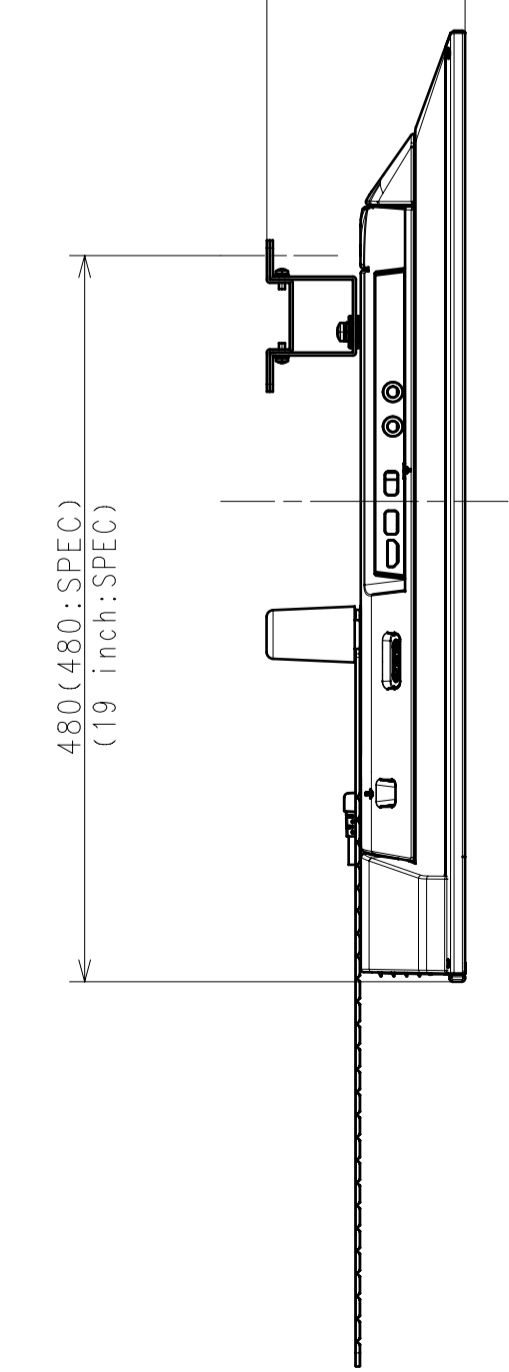

Area	JAPAN	NORTH AMERICA	LATIN AMERICA	EUROPE	GENERAL AREA	CHINA
Model Name	KJ-49X9000F	XBR-49X900F	-	KD-49XF9005	KD-49X9000F	KD-49X9000F
SV No.	SV-34327	SV-34078	-	SV-34311	SV-34196	SV-34269
DIMENSION	TV only (WxHxD)	109.3x62.9x6.9 cm	1093x629x69 mm / 43 1/8 x 24 7/8 x 2 3/4 inch	-	Approx. 109.3x62.9x6.9 cm	Approx. 1093x629x69 mm
	TV with Stand (WxHxD)	109.3x69.4x26.8 cm	1093x694x268 mm / 43 1/8 x 27 3/8 x 10 5/8 inch	-	Approx. 109.3x69.4x26.8 cm	Approx. 1093x694x268 mm
	Media Receiver (WxHxD)	-	-	-	-	-
	Monitor only (WxHxD)	-	-	-	-	-
	Monitor with Stand (WxHxD)	-	-	-	-	-
	Media Receiver with Stand (WxHxD)	-	-	-	-	-
	Satellite Speaker (WxHxD)	-	-	-	-	-
WEIGHT	Stand Width	98.7 cm	987 mm / 38 7/8 inch	-	Approx. 98.7 cm	Approx. 987 mm
	VESA Hole Pitch	20.0x20.0 cm	200x200 mm / 7 7/8 x 7 7/8 inch	-	20.0x20.0 cm	200x200 mm
Remarks	TV Only	13.6 Kg	13.6 Kg / 30.0 lb	-	Approx. 13.6 Kg	Approx. 13.6 Kg
	TV With Stand	14.5 Kg	14.5 Kg / 32.0 lb	-	Approx. 14.5 Kg	Approx. 14.5 Kg
	Media Receiver	-	-	-	-	-
	Monitor Only	-	-	-	-	-
	Monitor With Stand	-	-	-	-	-
	Media Receiver with Stand	-	-	-	-	-
	Satellite Speaker	-	-	-	-	-

HISTORY	DIFF. COUNT	DIFF. /REP.	RELEASE NO. /DATE	REVISION	SIGN.	MATERIAL(COLOR)	FINISH(COLOR)

Sony Global Manufacturing & Operations Corp.

RESPONSIBLE DEPARTMENT	SIZE	UNIT	ORIGINAL MODEL	DESCRIPTION
SVP TV B Div PD Dept. 3	A1	mm	49 (X9000F)	EXTERIOR VIEW
DRAWN BY	SCALE		TENTATIVE MODEL	DESCRIPTION
2017.11.14	1:5		49 (X9000F)	EXTERIOR VIEW
BY YAMAMOTO	REV. METHOD		TENTATIVE PART NO.	PART NO.
2017.11.14				
BY YAMAMOTO				

1 / 2

WITHOUT STAND

M6 Holes for wall mount bracket  
\* Refer instruction manual for screw length information

SU-WL450

STANDARD MOUNT

131.1 (5 1/4 inch:SPEC)  
132:SPEC

SLIM MOUNT

89.3 (3 5/8 inch:SPEC)  
90:SPEC